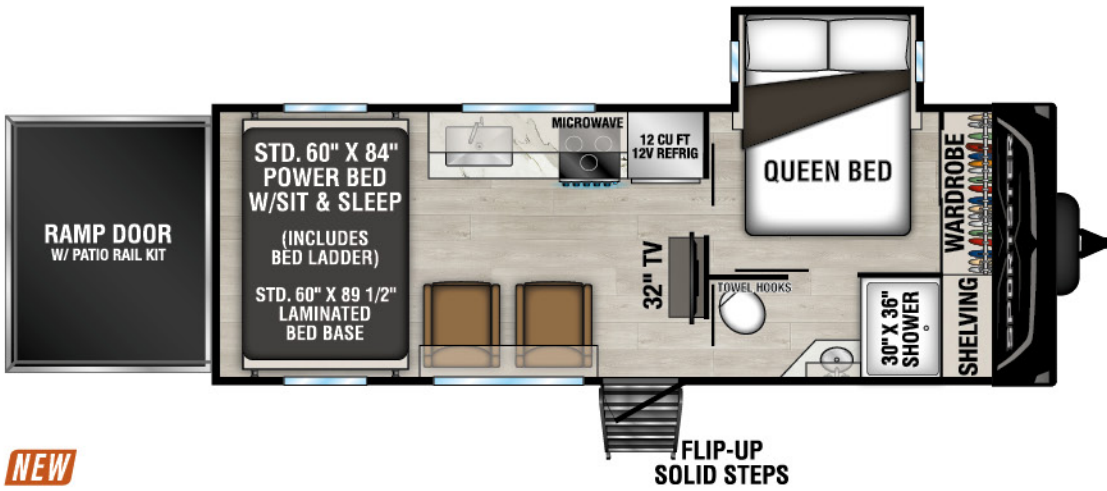

RECREATIONAL
VEHICLES

SPORTSTER X

TRAVEL TRAILER AND FIFTH WHEEL TOY HAULERS

2025 SPORTSTER X TRAVEL TRAILER TOY HAULERS

Sportster X Travel Trailer

2025 SPORTSTER X FIFTH WHEEL TOY HAULERS

NEW
3411X UWW - 13,320 | Exterior Length - 39' 11" | Sleeps - 7

NEW
3814X UWW - TBD | Exterior Length - TBD | Sleeps - 7

NEW
3914X UWW - 14,680 | Exterior Length - 44' 5" | Sleeps - 9

NEW
3915X UWW - 14,680 | Exterior Length - 44' 5" | Sleeps - 7

Sportster X 5th Wheel