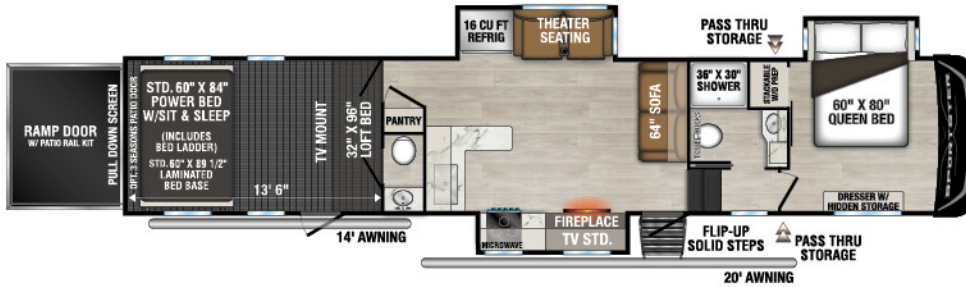

RECREATIONAL
VEHICLES

SPORTSTER X

TRAVEL TRAILER AND FIFTH WHEEL TOY HAULERS

2025 SPORTSTER X TRAVEL TRAILER TOY HAULERS

Sportster X Travel Trailer

2025 SPORTSTER X FIFTH WHEEL TOY HAULERS

NEW
3411X UWW - 13,320 | Exterior Length - 39' 11" | Sleeps - 7

NEW
3814X UWW - TBD | Exterior Length - TBD | Sleeps - 7

NEW
3914X UWW - 14,680 | Exterior Length - 44' 5" | Sleeps - 9

NEW
3915X UWW - 14,680 | Exterior Length - 44' 5" | Sleeps - 7

Sportster X 5th Wheel