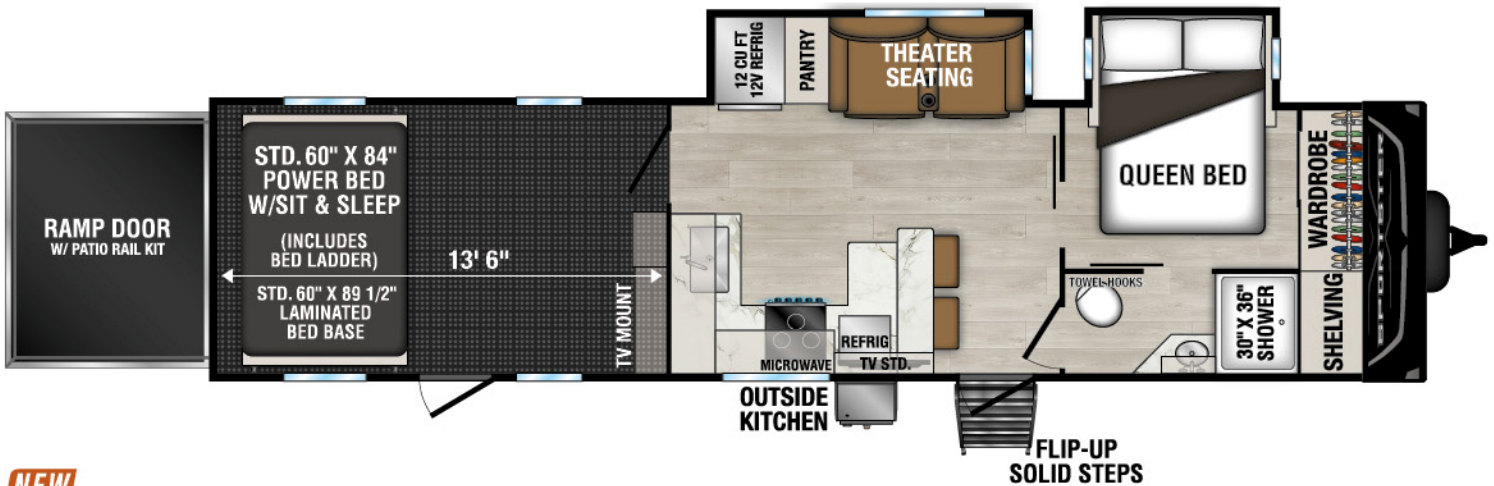

RECREATIONAL
VEHICLES

SPORTSTER X

TRAVEL TRAILER AND FIFTH WHEEL TOY HAULERS

2025 SPORTSTER X TRAVEL TRAILER TOY HAULERS

Sportster X Travel Trailer

2025 SPORTSTER X FIFTH WHEEL TOY HAULERS

NEW
3411X UWW - 13,320 | Exterior Length - 39' 11" | Sleeps - 7

NEW
3814X UWW - TBD | Exterior Length - TBD | Sleeps - 7

NEW
3914X UWW - 14,680 | Exterior Length - 44' 5" | Sleeps - 9

NEW
3915X UWW - 14,680 | Exterior Length - 44' 5" | Sleeps - 7

Sportster X 5th Wheel