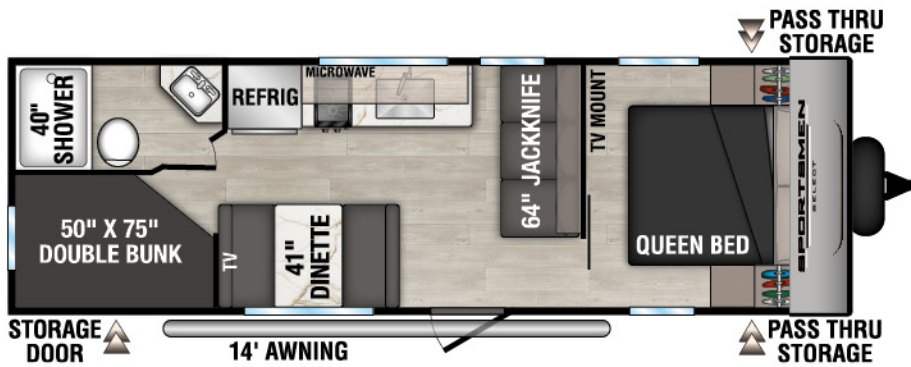

RECREATIONAL
VEHICLES

SPORTSMEN

SELECT

LIGHTWEIGHT TRAVEL TRAILERS

221RKSL UYW - 4,900 | Exterior Length - 25' 8" | Sleeps - 4

260BHSL UYW - 4,960 | Exterior Length - 28' 7" | Sleeps - 7

261BHSL UYW - 5,970 | Exterior Length - 31' 7" | Sleeps - 9