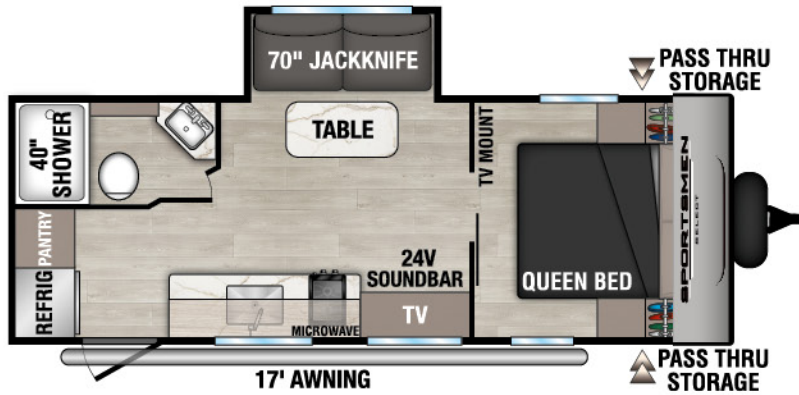

RECREATIONAL
VEHICLES

SPORTSMEN

SELECT

LIGHTWEIGHT TRAVEL TRAILERS

221RKSL UYW - 4,900 | Exterior Length - 25' 8" | Sleeps - 4

260BHSL UYW - 4,960 | Exterior Length - 28' 7" | Sleeps - 7

261BHSL UYW - 5,970 | Exterior Length - 31' 7" | Sleeps - 9