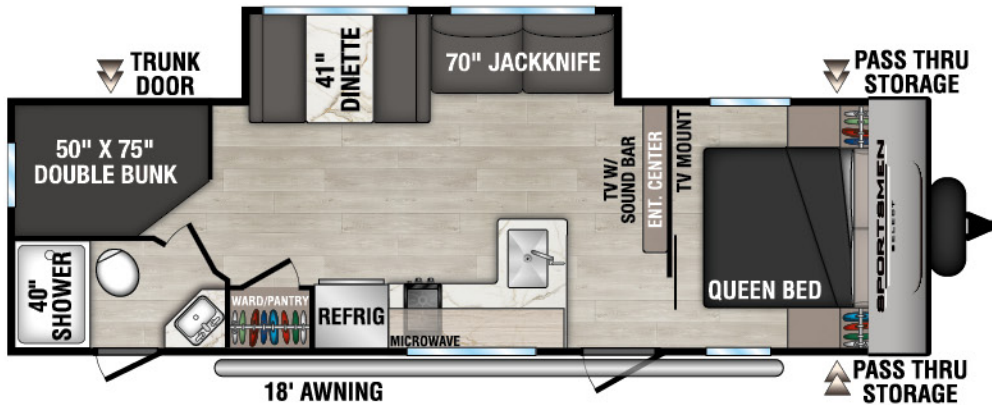

RECREATIONAL
VEHICLES

SPORTSMEN

SELECT

LIGHTWEIGHT TRAVEL TRAILERS

221RKSL UYW - 4,900 | Exterior Length - 25' 8" | Sleeps - 4

260BHSL UYW - 4,960 | Exterior Length - 28' 7" | Sleeps - 7

261BHSL UYW - 5,970 | Exterior Length - 31' 7" | Sleeps - 9