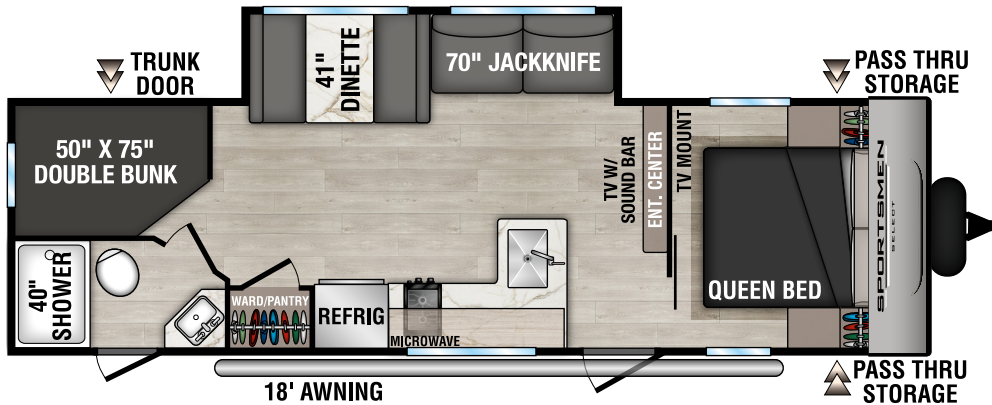

SPORTSMEN

SELECT

LIGHTWEIGHT TRAVEL TRAILERS

RECREATIONAL VEHICLES

221RKSL UVW - 4,900 | Exterior Length - 25' 8" | Sleeps - 4

260BHSL UVW - 4,960 | Exterior Length - 28' 7" | Sleeps - 7

261BHSL UVW - 5,970 | Exterior Length - 31' 7" | Sleeps - 9