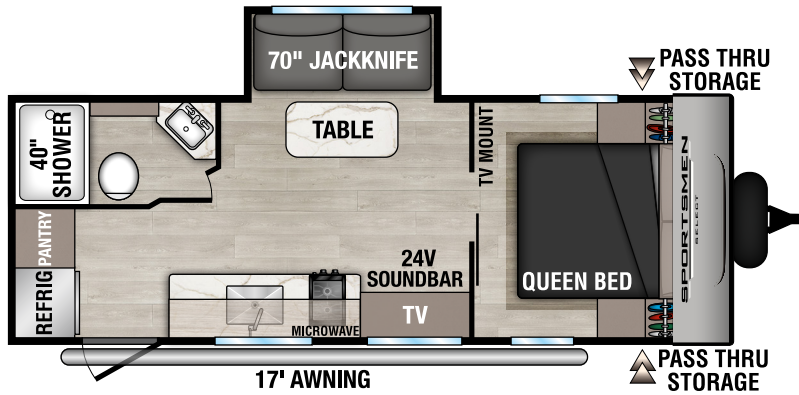

SPORTSMEN

SELECT

LIGHTWEIGHT TRAVEL TRAILERS

RECREATIONAL VEHICLES

221RKSL UVW - 4,900 | Exterior Length - 25' 8" | Sleeps - 4

260BHSL UVW - 4,960 | Exterior Length - 28' 7" | Sleeps - 7

261BHSL UVW - 5,970 | Exterior Length - 31' 7" | Sleeps - 9