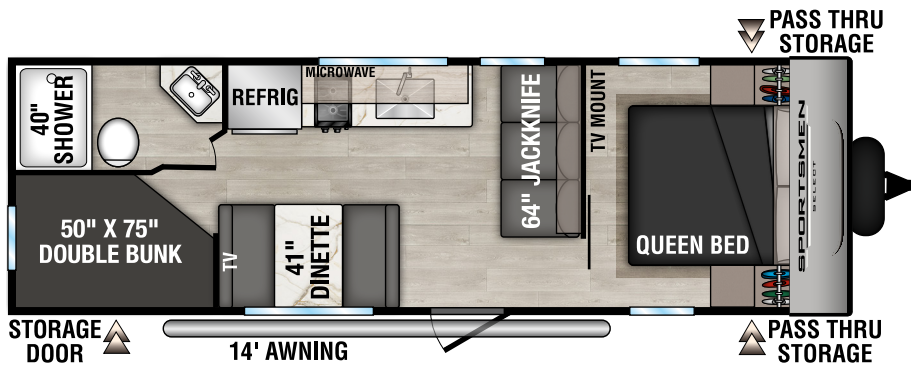

SPORTSMEN

SELECT

LIGHTWEIGHT TRAVEL TRAILERS

RECREATIONAL VEHICLES

221RKSL UVW - 4,900 | Exterior Length - 25' 8" | Sleeps - 4

260BHSL UVW - 4,960 | Exterior Length - 28' 7" | Sleeps - 7

261BHSL UVW - 5,970 | Exterior Length - 31' 7" | Sleeps - 9