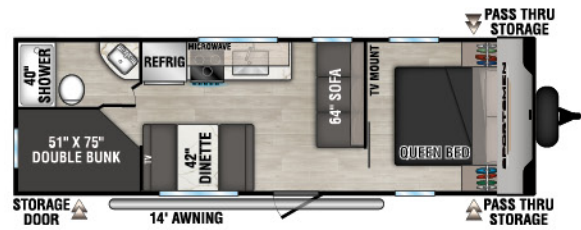

260BHSE

UVW - 4,990 | Exterior Length - 28' 7" | Sleeps - 9