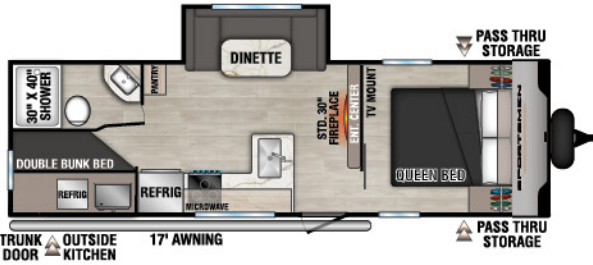

SPORTSMEN

SE

RECREATIONAL
VEHICLES

VALUE-PACKED TRAVEL TRAILERS

NEW

241BHKSE

UVW - 5,670 | Exterior Length - 28' 8" | Sleeps - 7