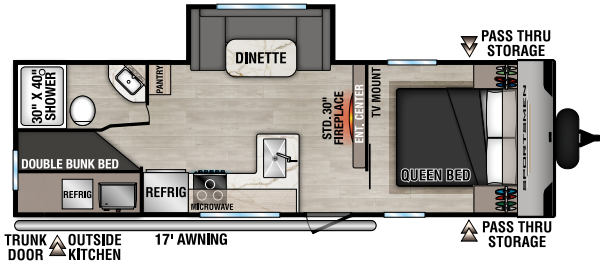

SPORTSMEN

SE

RECREATIONAL
VEHICLES

VALUE-PACKED TRAVEL TRAILERS

NEW

241BHKSE

UVW - 5,670 | Exterior Length - 28' 8" | Sleeps - 7