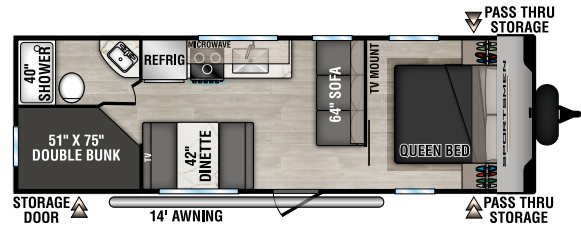

260BHSE

UVW - 4,990 | Exterior Length - 28' 7" | Sleeps - 9