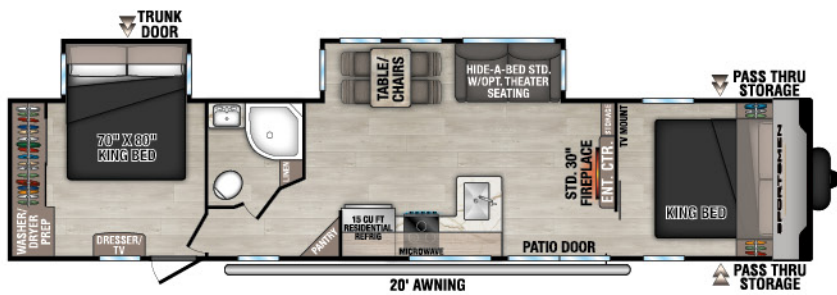

RECREATIONAL
VEHICLES

SPORTSMEN

DESTINATION TRAILERS

362BH UVW - 8,450 | Exterior Length - 40' 9" | Sleeps - 10

362DB UVW - 8,450 | Exterior Length - 40' 9" | Sleeps - 6

363FL UVW - 9,030 | Exterior Length - 40' 9" | Sleeps - 4

NEW
374BH UVW - 9,740 | Exterior Length - 42' | Sleeps - 6

Sportsmen Destination

985 N 900 W SHIPSEWANA, IN 46565

E: KZ@KZ-RV.COM

WWW.KZ-RV.COM

Due to continual research and advances, manufacturer reserves the right to change specifications, design, price and equipment without notice, and assumes no responsibility for any error in this literature. Some items shown are not included as standard or optional equipment. ©2024 K. Z., Inc., a subsidiary of THOR Industries, Inc. | 10/21/24 | 5M