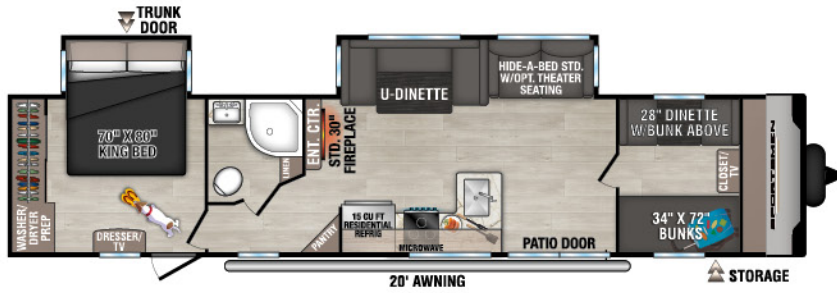

RECREATIONAL
VEHICLES

SPORTSMEN

DESTINATION TRAILERS

362BH UVW - 8,450 | Exterior Length - 40' 9" | Sleeps - 10

362DB UVW - 8,450 | Exterior Length - 40' 9" | Sleeps - 6

363FL UVW - 9,030 | Exterior Length - 40' 9" | Sleeps - 4

NEW
374BH UVW - 9,740 | Exterior Length - 42' | Sleeps - 6

Sportsmen Destination

985 N 900 W SHIPSEWANA, IN 46565

E: KZ@KZ-RV.COM

WWW.KZ-RV.COM

Due to continual research and advances, manufacturer reserves the right to change specifications, design, price and equipment without notice, and assumes no responsibility for any error in this literature. Some items shown are not included as standard or optional equipment. ©2024 K. Z., Inc., a subsidiary of THOR Industries, Inc. | 10/21/24 | 5M