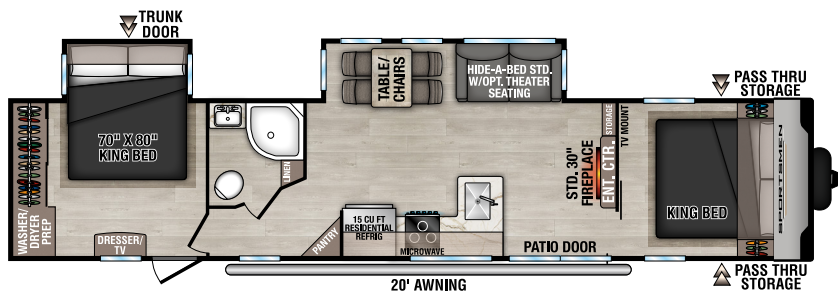

RECREATIONAL VEHICLES

SPORTSMEN

DESTINATION TRAILERS

362BH UVW - 8,450 | Exterior Length - 40' 9" | Sleeps - 10

362DB UVW - 8,450 | Exterior Length - 40' 9" | Sleeps - 6

363FL UVW - 9,030 | Exterior Length - 40' 9" | Sleeps - 4

NEW
374BH UVW - 9,740 | Exterior Length - 42' | Sleeps - 6

Sportsmen Destination

985 N 900 W SHIPSEWANA, IN 46565

E: KZ@KZ-RV.COM

WWW.KZ-RV.COM

Due to continual research and advances, manufacturer reserves the right to change specifications, design, price and equipment without notice, and assumes no responsibility for any error in this literature. Some items shown are not included as standard or optional equipment. ©2024 K. Z., Inc., a subsidiary of THOR Industries, Inc. | 10/21/24 | 5M