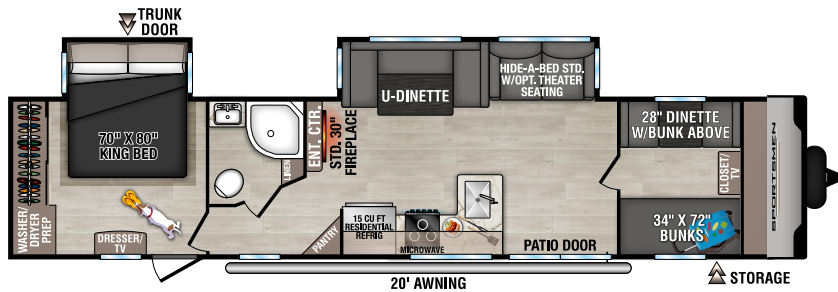

RECREATIONAL VEHICLES

SPORTSMEN

DESTINATION TRAILERS

362BH UVW - 8,450 | Exterior Length - 40' 9" | Sleeps - 10

362DB UVW - 8,450 | Exterior Length - 40' 9" | Sleeps - 6

363FL UVW - 9,030 | Exterior Length - 40' 9" | Sleeps - 4

NEW
374BH UVW - 9,740 | Exterior Length - 42' | Sleeps - 6

Sportsmen Destination

985 N 900 W SHIPSEWANA, IN 46565

E: KZ@KZ-RV.COM

WWW.KZ-RV.COM

Due to continual research and advances, manufacturer reserves the right to change specifications, design, price and equipment without notice, and assumes no responsibility for any error in this literature. Some items shown are not included as standard or optional equipment. ©2024 K. Z., Inc., a subsidiary of THOR Industries, Inc. | 10/21/24 | 5M