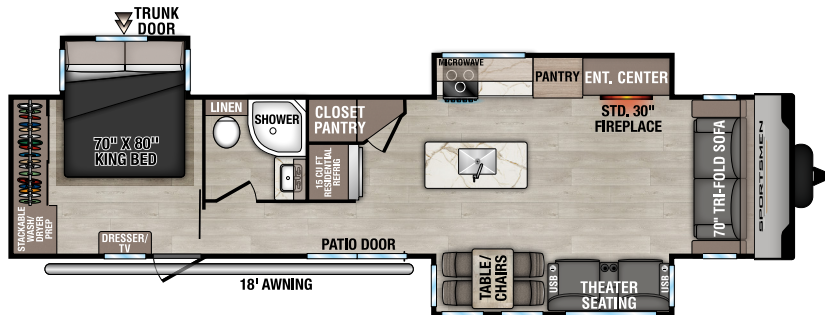

RECREATIONAL VEHICLES

SPORTSMEN

DESTINATION TRAILERS

362BH UVW - 8,450 | Exterior Length - 40' 9" | Sleeps - 10

362DB UVW - 8,450 | Exterior Length - 40' 9" | Sleeps - 6

363FL UVW - 9,030 | Exterior Length - 40' 9" | Sleeps - 4

NEW
374BH UVW - 9,740 | Exterior Length - 42' | Sleeps - 6

Sportsmen Destination

985 N 900 W SHIPSEWANA, IN 46565

E: KZ@KZ-RV.COM

WWW.KZ-RV.COM

Due to continual research and advances, manufacturer reserves the right to change specifications, design, price and equipment without notice, and assumes no responsibility for any error in this literature. Some items shown are not included as standard or optional equipment. ©2024 K. Z., Inc., a subsidiary of THOR Industries, Inc. | 10/21/24 | 5M