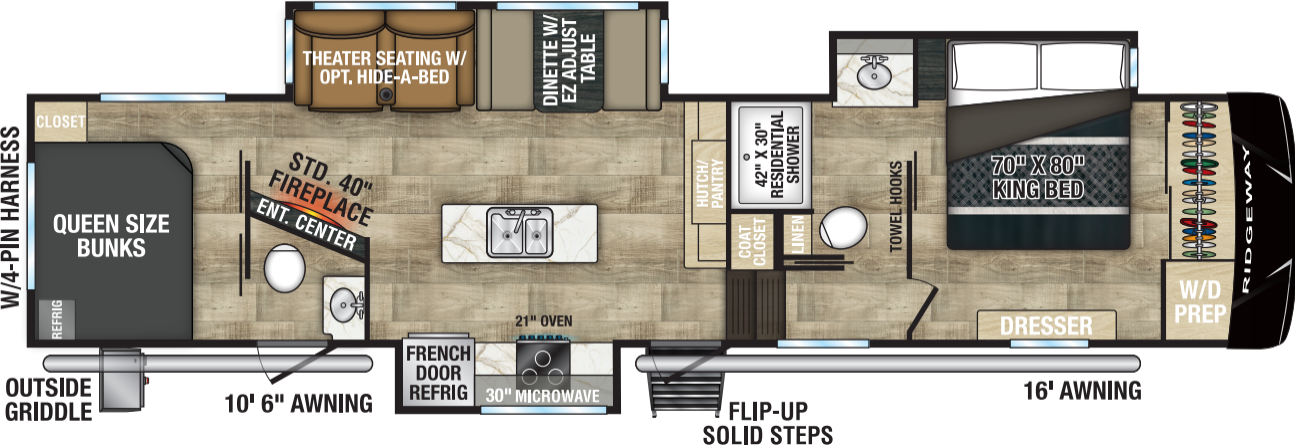

STD. HITCH RECEIVER  
W/4-PIN HARNESS

THEATER SEATING W/  
OPT. HIDE-A-BED

DINETTE W/  
EZ ADJUST  
TABLE

CLOSET

QUEEN SIZE  
BUNKS

STD. 40"  
FIREPLACE  
ENT. CENTER

REFRIG

HUTCH/  
PANTRY

42" X 30"  
RESIDENTIAL  
SHOWER

COAT  
CLOSET

LINEN

TOWEL HOOKS

70" X 80"  
KING BED

W/D  
PREP

RIDGEWAY

DRESSER

OUTSIDE  
GRIDDLE

10' 6" AWNING

FRENCH  
DOOR  
REFRIG

30" MICROWAVE

21" OVEN

FLIP-UP  
SOLID STEPS

16' AWNING