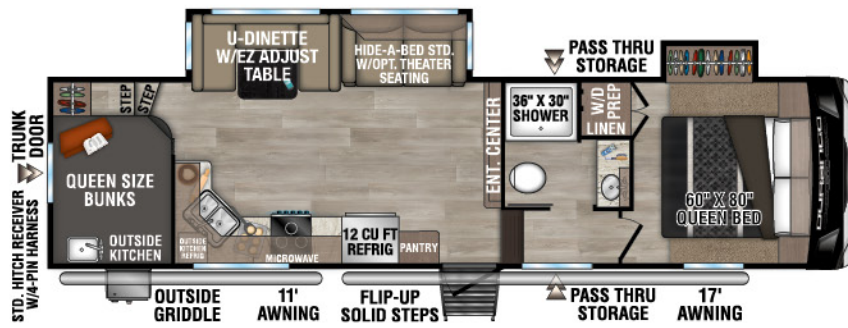

RECREATIONAL VEHICLES

DURANGO HT

LIGHTWEIGHT LUXURY FIFTH WHEELS

NEW

D220RKD UVW - 7,470 | Exterior Length - 26' | Sleeps - 5

NEW

D232MLD UVW - 8,160 | Exterior Length - 29' | Sleeps - 5

D240RKD UVW - 8,720 | Exterior Length - 31' 8" | Sleeps - 5

D256RKT UVW - 9,390 | Exterior Length - 33' 3" | Sleeps - 5

2025 DURANGO HT

D283RLT UVW - 9,320 | Exterior Length - 32'11" | Sleeps - 5

D286BHD UVW - 9,080 | Exterior Length - 33'7" | Sleeps - 10

D290RLT UVW - 9,470 | Exterior Length - 34'5" | Sleeps - 6