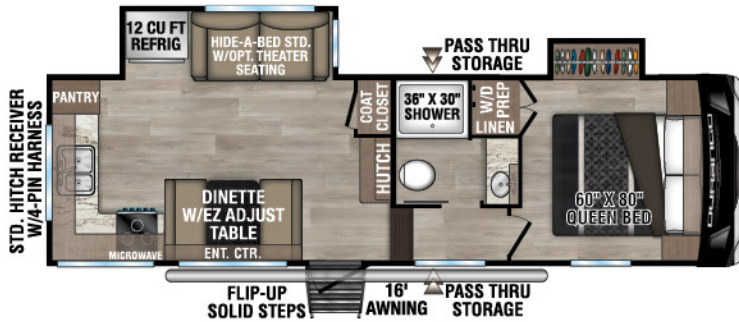

RECREATIONAL VEHICLES

DURANGO HT

LIGHTWEIGHT LUXURY FIFTH WHEELS

NEW

D220RKD UVW - 7,470 | Exterior Length - 26' | Sleeps - 5

NEW

D232MLD UVW - 8,160 | Exterior Length - 29' | Sleeps - 5

D240RKD UVW - 8,720 | Exterior Length - 31' 8" | Sleeps - 5

D256RKT UVW - 9,390 | Exterior Length - 33' 3" | Sleeps - 5

2025 DURANGO HT

D283RLT UVW - 9,320 | Exterior Length - 32'11" | Sleeps - 5

D286BHD UVW - 9,080 | Exterior Length - 33'7" | Sleeps - 10

D290RLT UVW - 9,470 | Exterior Length - 34'5" | Sleeps - 6