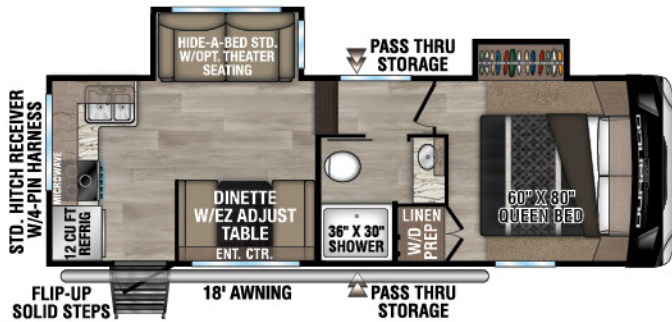

RECREATIONAL VEHICLES

DURANGO HT

LIGHTWEIGHT LUXURY FIFTH WHEELS

NEW

D220RKD UVW - 7,470 | Exterior Length - 26' | Sleeps - 5

NEW

D232MLD UVW - 8,160 | Exterior Length - 29' | Sleeps - 5

D240RKD UVW - 8,720 | Exterior Length - 31' 8" | Sleeps - 5

D256RKT UVW - 9,390 | Exterior Length - 33' 3" | Sleeps - 5

2025 DURANGO HT

D283RLT UVW - 9,320 | Exterior Length - 32'11" | Sleeps - 5

D286BHD UVW - 9,080 | Exterior Length - 33'7" | Sleeps - 10

D290RLT UVW - 9,470 | Exterior Length - 34'5" | Sleeps - 6