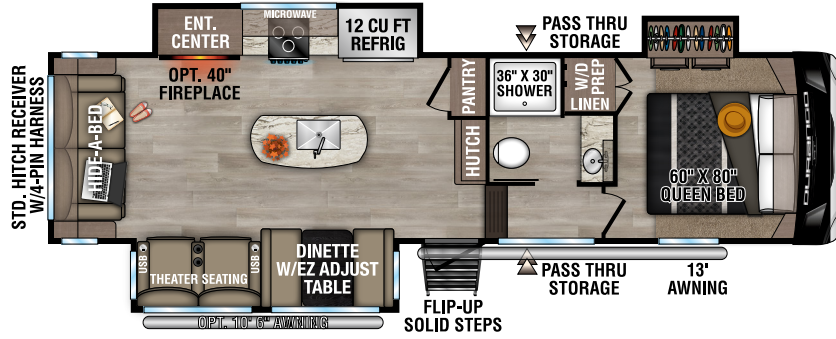

RECREATIONAL
VEHICLES

DURANGO HT

LIGHTWEIGHT LUXURY FIFTH WHEELS

NEW

D220RKD UVW - 7,470 | Exterior Length - 26' | Sleeps - 5

NEW

D232MLD UVW - 8,160 | Exterior Length - 29' | Sleeps - 5

D240RKD UVW - 8,720 | Exterior Length - 31' 8" | Sleeps - 5

D256RKT UVW - 9,390 | Exterior Length - 33' 3" | Sleeps - 5

2025 DURANGO HT

D283RLT UVW - 9,320 | Exterior Length - 32' 11" | Sleeps - 5

D286BHD UVW - 9,080 | Exterior Length - 33' 7" | Sleeps - 10

D290RLT UVW - 9,470 | Exterior Length - 34' 5" | Sleeps - 6