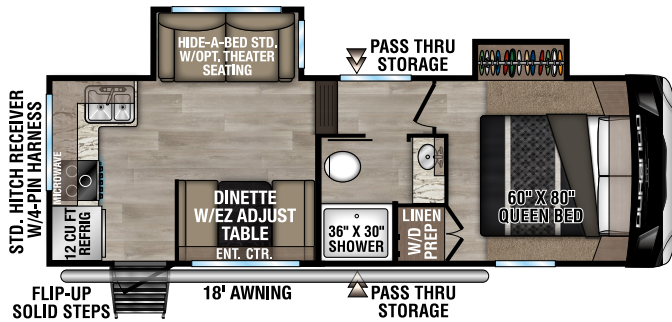

RECREATIONAL
VEHICLES

DURANGO HT

LIGHTWEIGHT LUXURY FIFTH WHEELS

NEW

D220RKD UVW - 7,470 | Exterior Length - 26' | Sleeps - 5

NEW

D232MLD UVW - 8,160 | Exterior Length - 29' | Sleeps - 5

D240RKD UVW - 8,720 | Exterior Length - 31' 8" | Sleeps - 5

D256RKT UVW - 9,390 | Exterior Length - 33' 3" | Sleeps - 5

2025 DURANGO HT

D283RLT UVW - 9,320 | Exterior Length - 32' 11" | Sleeps - 5

D286BHD UVW - 9,080 | Exterior Length - 33' 7" | Sleeps - 10

D290RLT UVW - 9,470 | Exterior Length - 34' 5" | Sleeps - 6