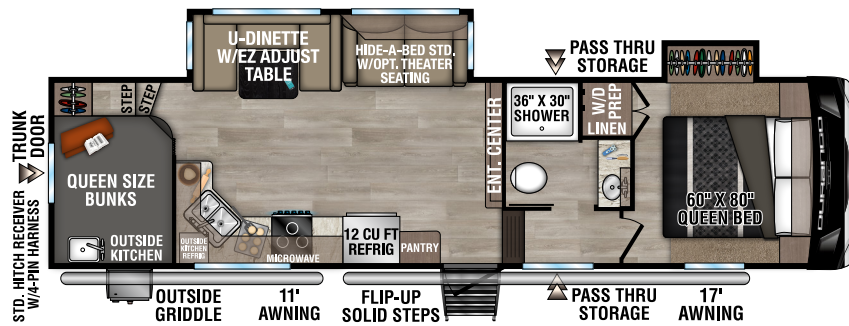

RECREATIONAL
VEHICLES

DURANGO HT

LIGHTWEIGHT LUXURY FIFTH WHEELS

NEW

D220RKD UVW - 7,470 | Exterior Length - 26' | Sleeps - 5

NEW

D232MLD UVW - 8,160 | Exterior Length - 29' | Sleeps - 5

D240RKD UVW - 8,720 | Exterior Length - 31' 8" | Sleeps - 5

D256RKT UVW - 9,390 | Exterior Length - 33' 3" | Sleeps - 5

2025 DURANGO HT

D283RLT UVW - 9,320 | Exterior Length - 32' 11" | Sleeps - 5

D286BHD UVW - 9,080 | Exterior Length - 33' 7" | Sleeps - 10

D290RLT UVW - 9,470 | Exterior Length - 34' 5" | Sleeps - 6