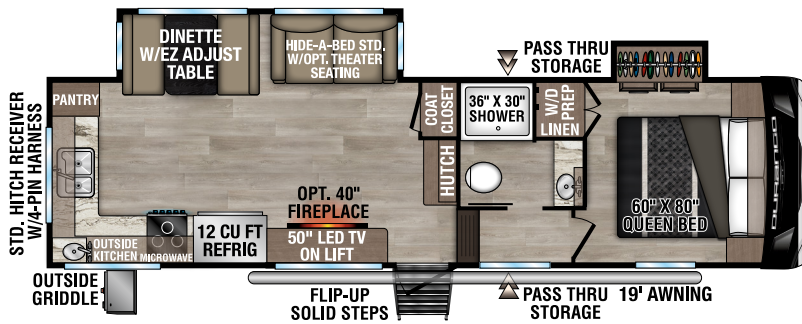

RECREATIONAL
VEHICLES

DURANGO HT

LIGHTWEIGHT LUXURY FIFTH WHEELS

NEW

D220RKD UVW - 7,470 | Exterior Length - 26' | Sleeps - 5

NEW

D232MLD UVW - 8,160 | Exterior Length - 29' | Sleeps - 5

D240RKD UVW - 8,720 | Exterior Length - 31' 8" | Sleeps - 5

D256RKT UVW - 9,390 | Exterior Length - 33' 3" | Sleeps - 5

2025 DURANGO HT

D283RLT UVW - 9,320 | Exterior Length - 32' 11" | Sleeps - 5

D286BHD UVW - 9,080 | Exterior Length - 33' 7" | Sleeps - 10

D290RLT UVW - 9,470 | Exterior Length - 34' 5" | Sleeps - 6