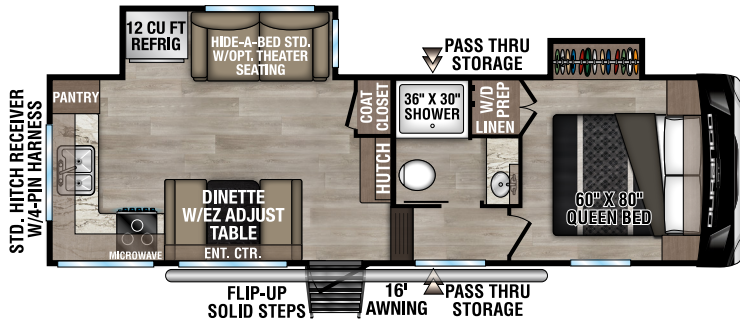

RECREATIONAL
VEHICLES

DURANGO HT

LIGHTWEIGHT LUXURY FIFTH WHEELS

NEW

D220RKD UVW - 7,470 | Exterior Length - 26' | Sleeps - 5

NEW

D232MLD UVW - 8,160 | Exterior Length - 29' | Sleeps - 5

D240RKD UVW - 8,720 | Exterior Length - 31' 8" | Sleeps - 5

D256RKT UVW - 9,390 | Exterior Length - 33' 3" | Sleeps - 5

2025 DURANGO HT

D283RLT UVW - 9,320 | Exterior Length - 32' 11" | Sleeps - 5

D286BHD UVW - 9,080 | Exterior Length - 33' 7" | Sleeps - 10

D290RLT UVW - 9,470 | Exterior Length - 34' 5" | Sleeps - 6