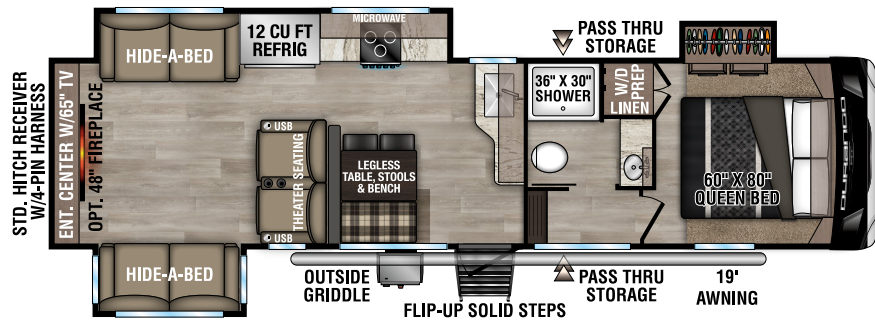

D256RKT UVW - 9,390 | Exterior Length - 33' 3" | Sleeps - 5

2025 DURANGO HT

D283RLT UVW - 9,320 | Exterior Length - 32' 11" | Sleeps - 5

D286BHD UVW - 9,080 | Exterior Length - 33' 7" | Sleeps - 10

D290RLT UVW - 9,470 | Exterior Length - 34' 5" | Sleeps - 6