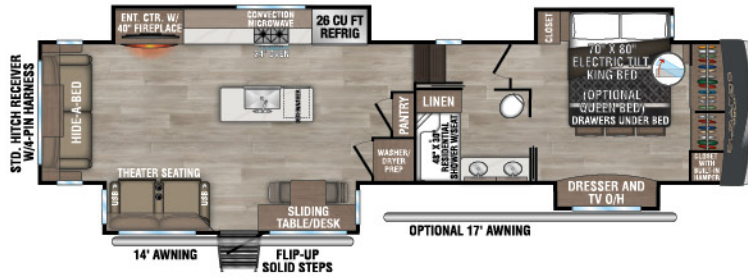

# DURANGO GOLD

LUXURY FIFTH WHEELS

Luxury is right around the corner with Durango Gold. Durango Gold is built for RVing, so get ready to go anywhere, anytime.

G310RLQ UUV-12,170 | Exterior Length - 34'11" | Sleeps - 4

G358RPQ UUV-13,270 | Exterior Length - 36' 8" | Sleeps - 4

G360REQ UUV-12,370 | Exterior Length - 37'1" | Sleeps - 6

G366FBQ UUV-13,410 | Exterior Length - 40' 5" | Sleeps - 4

**NEW**

G382MBF UUV-14,870 | Exterior Length - 42' 5" | Sleeps - 8

# 2025 DURANGO GOLD

G383RLQ UYW -13,300 | Exterior Length - 41' 5" | Sleeps - 4

**NEW**

G388FLS UYW -14,930 | Exterior Length - 42' 11" | Sleeps - 6

G391RKF UYW -13,450 | Exterior Length - 42' 5" | Sleeps - 6

**NEW**

G393MKF UYW -13,990 | Exterior Length - 42' 11" | Sleeps - 6

Durango Gold

985 N 900 W SHIPSEWANA, IN 46565

E: KZ@KZ-RV.COM

WWW.KZ-RV.COM

Due to continual research and advances, manufacturer reserves the right to change specifications, design, price and equipment without notice, and assumes no responsibility for any error in this literature. Some items shown are not included as standard or optional equipment. ©2024 K. Z., Inc., a subsidiary of THOR Industries, Inc. | 09/01/24 | 5M