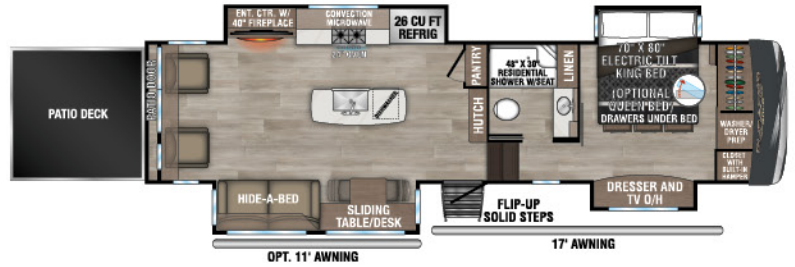

# DURANGO GOLD

LUXURY FIFTH WHEELS

Luxury is right around the corner with Durango Gold. Durango Gold is built for RVing, so get ready to go anywhere, anytime.

G310RLQ UUV-12,170 | Exterior Length - 34'11" | Sleeps - 4

G358RPQ UUV-13,270 | Exterior Length - 36' 8" | Sleeps - 4

G360REQ UUV-12,370 | Exterior Length - 37'1" | Sleeps - 6

G366FBQ UUV-13,410 | Exterior Length - 40' 5" | Sleeps - 4

**NEW**

G382MBF UUV-14,870 | Exterior Length - 42' 5" | Sleeps - 8

# 2025 DURANGO GOLD

G383RLQ UYW -13,300 | Exterior Length - 41' 5" | Sleeps - 4

**NEW**

G388FLS UYW -14,930 | Exterior Length - 42' 11" | Sleeps - 6

G391RKF UYW -13,450 | Exterior Length - 42' 5" | Sleeps - 6

**NEW**

G393MKF UYW -13,990 | Exterior Length - 42' 11" | Sleeps - 6

Durango Gold

985 N 900 W SHIPSEWANA, IN 46565

E: KZ@KZ-RV.COM

WWW.KZ-RV.COM

Due to continual research and advances, manufacturer reserves the right to change specifications, design, price and equipment without notice, and assumes no responsibility for any error in this literature. Some items shown are not included as standard or optional equipment. ©2024 K. Z., Inc., a subsidiary of THOR Industries, Inc. | 09/01/24 | 5M