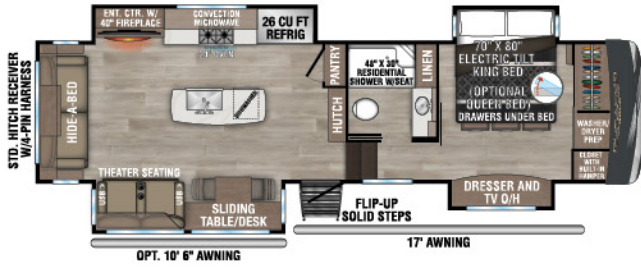

# DURANGO GOLD

LUXURY FIFTH WHEELS

Luxury is right around the corner with Durango Gold. Durango Gold is built for RVing, so get ready to go anywhere, anytime.

G310RLQ UUV-12,170 | Exterior Length - 34'11" | Sleeps - 4

G358RPQ UUV-13,270 | Exterior Length - 36' 8" | Sleeps - 4

G360REQ UUV-12,370 | Exterior Length - 37'1" | Sleeps - 6

G366FBQ UUV-13,410 | Exterior Length - 40' 5" | Sleeps - 4

**NEW**

G382MBF UUV-14,870 | Exterior Length - 42' 5" | Sleeps - 8

# 2025 DURANGO GOLD

G383RLQ UYW -13,300 | Exterior Length - 41' 5" | Sleeps - 4

**NEW**

G388FLS UYW -14,930 | Exterior Length - 42' 11" | Sleeps - 6

G391RKF UYW -13,450 | Exterior Length - 42' 5" | Sleeps - 6

**NEW**

G393MKF UYW -13,990 | Exterior Length - 42' 11" | Sleeps - 6

Durango Gold

985 N 900 W SHIPSEWANA, IN 46565

E: KZ@KZ-RV.COM

WWW.KZ-RV.COM

Due to continual research and advances, manufacturer reserves the right to change specifications, design, price and equipment without notice, and assumes no responsibility for any error in this literature. Some items shown are not included as standard or optional equipment. ©2024 K. Z., Inc., a subsidiary of THOR Industries, Inc. | 09/01/24 | 5M