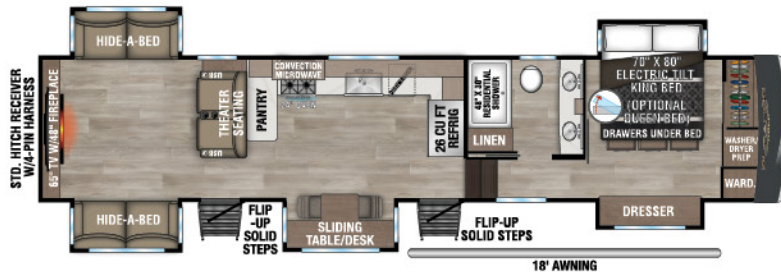

G358RPQ UUV-13,270 | Exterior Length - 36' 8" | Sleeps - 4

G360REQ UUV-12,370 | Exterior Length - 37'1" | Sleeps - 6

G366FBQ UUV-13,410 | Exterior Length - 40' 5" | Sleeps - 4

**NEW**

G382MBF UUV-14,870 | Exterior Length - 42' 5" | Sleeps - 8

# 2025 DURANGO GOLD

G383RLQ UYW -13,300 | Exterior Length - 41' 5" | Sleeps - 4

**NEW**

G388FLS UYW -14,930 | Exterior Length - 42' 11" | Sleeps - 6

G391RKF UYW -13,450 | Exterior Length - 42' 5" | Sleeps - 6

**NEW**

G393MKF UYW -13,990 | Exterior Length - 42' 11" | Sleeps - 6

Durango Gold

985 N 900 W SHIPSEWANA, IN 46565

E: KZ@KZ-RV.COM

WWW.KZ-RV.COM

Due to continual research and advances, manufacturer reserves the right to change specifications, design, price and equipment without notice, and assumes no responsibility for any error in this literature. Some items shown are not included as standard or optional equipment. ©2024 K. Z., Inc., a subsidiary of THOR Industries, Inc. | 09/01/24 | 5M