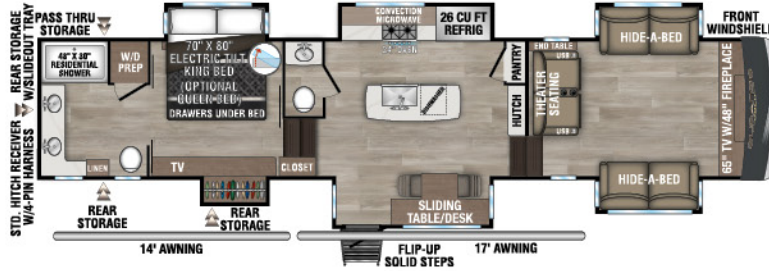

# DURANGO GOLD

LUXURY FIFTH WHEELS

Luxury is right around the corner with Durango Gold. Durango Gold is built for RVing, so get ready to go anywhere, anytime.

G310RLQ UUV-12,170 | Exterior Length - 34'11" | Sleeps - 4

G358RPQ UUV-13,270 | Exterior Length - 36' 8" | Sleeps - 4

G360REQ UUV-12,370 | Exterior Length - 37'1" | Sleeps - 6

G366FBQ UUV-13,410 | Exterior Length - 40' 5" | Sleeps - 4

**NEW**

G382MBF UUV-14,870 | Exterior Length - 42' 5" | Sleeps - 8

# 2025 DURANGO GOLD

G383RLQ UYW -13,300 | Exterior Length - 41' 5" | Sleeps - 4

**NEW**

G388FLS UYW -14,930 | Exterior Length - 42' 11" | Sleeps - 6

G391RKF UYW -13,450 | Exterior Length - 42' 5" | Sleeps - 6

**NEW**

G393MKF UYW -13,990 | Exterior Length - 42' 11" | Sleeps - 6

Durango Gold

985 N 900 W SHIPSEWANA, IN 46565

E: KZ@KZ-RV.COM

WWW.KZ-RV.COM

Due to continual research and advances, manufacturer reserves the right to change specifications, design, price and equipment without notice, and assumes no responsibility for any error in this literature. Some items shown are not included as standard or optional equipment. ©2024 K. Z., Inc., a subsidiary of THOR Industries, Inc. | 09/01/24 | 5M