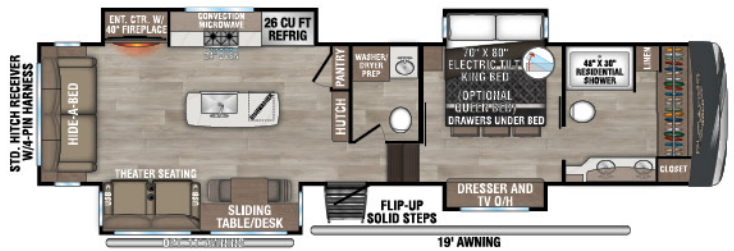

# DURANGO GOLD

LUXURY FIFTH WHEELS

Luxury is right around the corner with Durango Gold. Durango Gold is built for RVing, so get ready to go anywhere, anytime.

G310RLQ UUV-12,170 | Exterior Length - 34'11" | Sleeps - 4

G358RPQ UUV-13,270 | Exterior Length - 36' 8" | Sleeps - 4

G360REQ UUV-12,370 | Exterior Length - 37'1" | Sleeps - 6

G366FBQ UUV-13,410 | Exterior Length - 40' 5" | Sleeps - 4

**NEW**

G382MBF UUV-14,870 | Exterior Length - 42' 5" | Sleeps - 8

# 2025 DURANGO GOLD

G383RLQ UYW -13,300 | Exterior Length - 41' 5" | Sleeps - 4

**NEW**

G388FLS UYW -14,930 | Exterior Length - 42' 11" | Sleeps - 6

G391RKF UYW -13,450 | Exterior Length - 42' 5" | Sleeps - 6

**NEW**

G393MKF UYW -13,990 | Exterior Length - 42' 11" | Sleeps - 6

Durango Gold

985 N 900 W SHIPSEWANA, IN 46565

E: KZ@KZ-RV.COM

WWW.KZ-RV.COM

Due to continual research and advances, manufacturer reserves the right to change specifications, design, price and equipment without notice, and assumes no responsibility for any error in this literature. Some items shown are not included as standard or optional equipment. ©2024 K. Z., Inc., a subsidiary of THOR Industries, Inc. | 09/01/24 | 5M