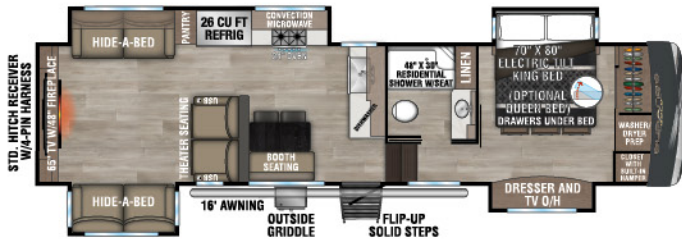

# DURANGO GOLD

LUXURY FIFTH WHEELS

Luxury is right around the corner with Durango Gold. Durango Gold is built for RVing, so get ready to go anywhere, anytime.

G310RLQ UUV-12,170 | Exterior Length - 34'11" | Sleeps - 4

G358RPQ UUV-13,270 | Exterior Length - 36' 8" | Sleeps - 4

G360REQ UUV-12,370 | Exterior Length - 37'1" | Sleeps - 6

G366FBQ UUV-13,410 | Exterior Length - 40' 5" | Sleeps - 4

**NEW**

G382MBF UUV-14,870 | Exterior Length - 42' 5" | Sleeps - 8

# 2025 DURANGO GOLD

G383RLQ UYW -13,300 | Exterior Length - 41' 5" | Sleeps - 4

**NEW**

G388FLS UYW -14,930 | Exterior Length - 42' 11" | Sleeps - 6

G391RKF UYW -13,450 | Exterior Length - 42' 5" | Sleeps - 6

**NEW**

G393MKF UYW -13,990 | Exterior Length - 42' 11" | Sleeps - 6

Durango Gold

985 N 900 W SHIPSEWANA, IN 46565

E: KZ@KZ-RV.COM

WWW.KZ-RV.COM

Due to continual research and advances, manufacturer reserves the right to change specifications, design, price and equipment without notice, and assumes no responsibility for any error in this literature. Some items shown are not included as standard or optional equipment. ©2024 K. Z., Inc., a subsidiary of THOR Industries, Inc. | 09/01/24 | 5M