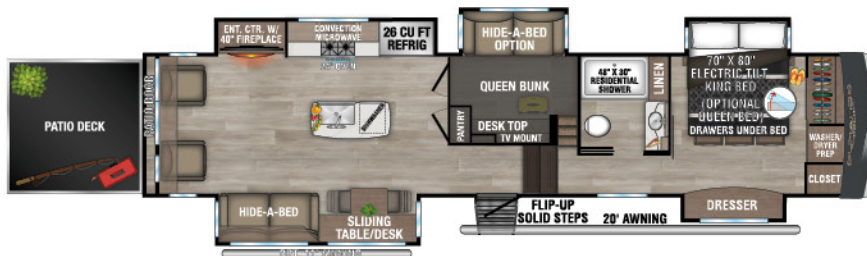

# DURANGO GOLD

LUXURY FIFTH WHEELS

Luxury is right around the corner with Durango Gold. Durango Gold is built for RVing, so get ready to go anywhere, anytime.

G310RLQ UUV-12,170 | Exterior Length - 34'11" | Sleeps - 4

G358RPQ UUV-13,270 | Exterior Length - 36' 8" | Sleeps - 4

G360REQ UUV-12,370 | Exterior Length - 37'1" | Sleeps - 6

G366FBQ UUV-13,410 | Exterior Length - 40' 5" | Sleeps - 4

**NEW**

G382MBF UUV-14,870 | Exterior Length - 42' 5" | Sleeps - 8

# 2025 DURANGO GOLD

G383RLQ UYW -13,300 | Exterior Length - 41' 5" | Sleeps - 4

**NEW**

G388FLS UYW -14,930 | Exterior Length - 42' 11" | Sleeps - 6

G391RKF UYW -13,450 | Exterior Length - 42' 5" | Sleeps - 6

**NEW**

G393MKF UYW -13,990 | Exterior Length - 42' 11" | Sleeps - 6

Durango Gold

985 N 900 W SHIPSEWANA, IN 46565

E: KZ@KZ-RV.COM

WWW.KZ-RV.COM

Due to continual research and advances, manufacturer reserves the right to change specifications, design, price and equipment without notice, and assumes no responsibility for any error in this literature. Some items shown are not included as standard or optional equipment. ©2024 K. Z., Inc., a subsidiary of THOR Industries, Inc. | 09/01/24 | 5M