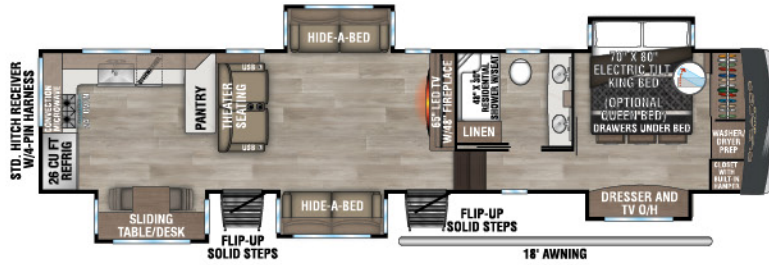

G358RPQ UUV-13,270 | Exterior Length - 36' 8" | Sleeps - 4

G360REQ UUV-12,370 | Exterior Length - 37'1" | Sleeps - 6

G366FBQ UUV-13,410 | Exterior Length - 40' 5" | Sleeps - 4

**NEW**

G382MBF UUV-14,870 | Exterior Length - 42' 5" | Sleeps - 8

# 2025 DURANGO GOLD

G383RLQ UYW -13,300 | Exterior Length - 41' 5" | Sleeps - 4

**NEW**

G388FLS UYW -14,930 | Exterior Length - 42' 11" | Sleeps - 6

G391RKF UYW -13,450 | Exterior Length - 42' 5" | Sleeps - 6

**NEW**

G393MKF UYW -13,990 | Exterior Length - 42' 11" | Sleeps - 6

Durango Gold

985 N 900 W SHIPSEWANA, IN 46565

E: KZ@KZ-RV.COM

WWW.KZ-RV.COM

Due to continual research and advances, manufacturer reserves the right to change specifications, design, price and equipment without notice, and assumes no responsibility for any error in this literature. Some items shown are not included as standard or optional equipment. ©2024 K. Z., Inc., a subsidiary of THOR Industries, Inc. | 09/01/24 | 5M