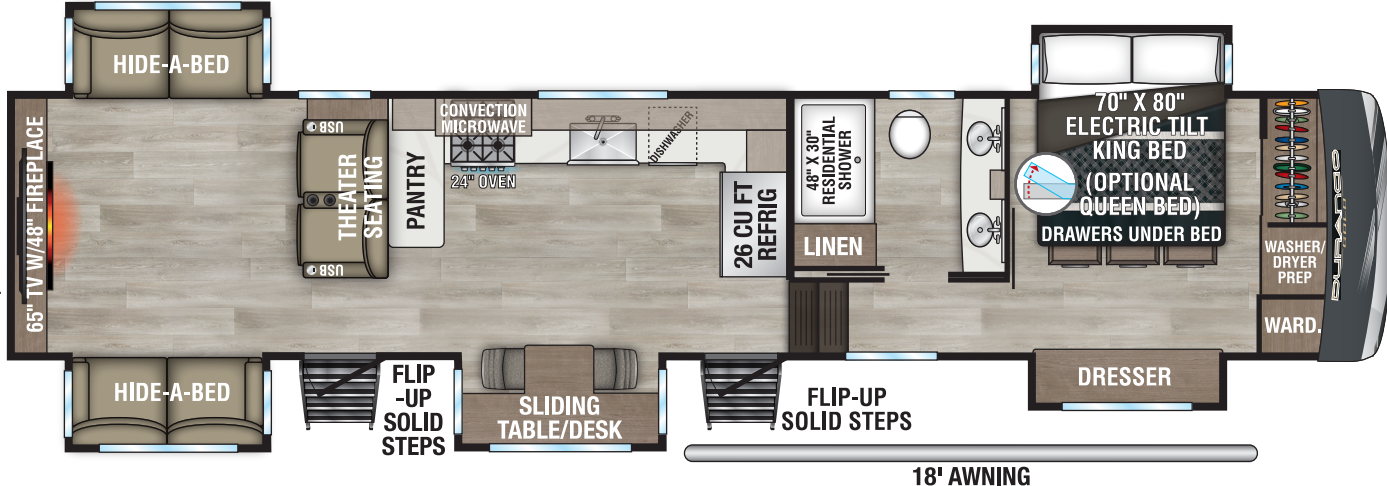

STD. HITCH RECEIVER
W/4-PIN HARNESS

HIDE-A-BED

65" TV W/48" FIREPLACE

THEATER SEATING

USB

USB

PANTRY

CONVECTION MICROWAVE

24" OVEN

DISHWASHER

26 CU FT REFRIG

48" X 30" RESIDENTIAL SHOWER

LINEN

70" X 80" ELECTRIC TILT KING BED
(OPTIONAL QUEEN BED)
DRAWERS UNDER BED

WASHER/ DRYER PREP

WARD.

DRESSER

HIDE-A-BED

FLIP-UP SOLID STEPS

SLIDING TABLE/DESK

FLIP-UP SOLID STEPS

18' AWNING