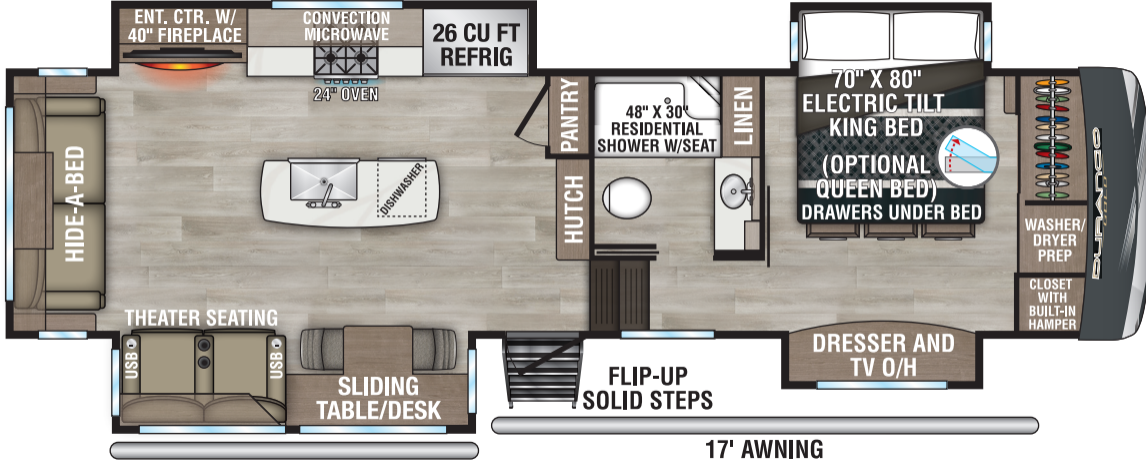

STD. HITCH RECEIVER
W/4-PIN HARNESS

ENT. CTR. W/
40" FIREPLACE

CONVECTION
MICROWAVE

26 CU FT
REFRIG

24" OVEN

DISHWASHER

HIDE-A-BED

THEATER SEATING

USB

USB

SLIDING
TABLE/DESK

PANTRY

HUTCH

48" X 30"
RESIDENTIAL
SHOWER W/SEAT

LINEN

70" X 80"
ELECTRIC TILT
KING BED
(OPTIONAL
QUEEN BED)
DRAWERS UNDER BED

WASHER/
DRYER
PREP

CLOSET
WITH
BUILT-IN
HAMPER

DRESSER AND
TV O/H

FLIP-UP
SOLID STEPS

17' AWNING

OPT. 10' 6" AWNING

DUPAGE
TRAVEL