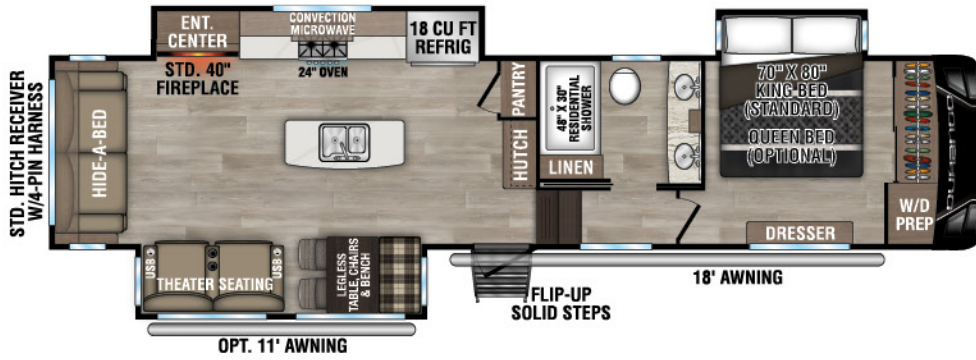

RECREATIONAL
VEHICLES

DURANGO

FULL PROFILE LUXURY FIFTH WHEELS

NEW

D281RKD UVW - 9,910 | Exterior Length - 33' 6" | Sleeps - 4

D301RLT UVW - 10,590 | Exterior Length - 34' 3" | Sleeps - 4

D321RKT UVW - 10,650 | Exterior Length - 34' 10" | Sleeps - 4

D326RLT UVW - 10,950 | Exterior Length - 37' 7" | Sleeps - 6

2025 DURANGO

D333RLT UVW - 11,110 | Exterior Length - 37'10" | Sleeps - 4

NEW

D341RPT UVW - 12,050 | Exterior Length - 37'11" | Sleeps - 4

D348BHF UVW - 13,240 | Exterior Length - 42'2" | Sleeps - 9