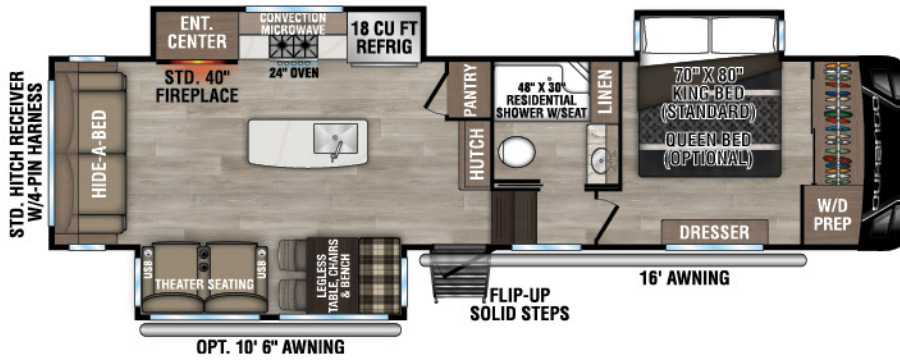

RECREATIONAL
VEHICLES

DURANGO

FULL PROFILE LUXURY FIFTH WHEELS

NEW

D281RKD UVW - 9,910 | Exterior Length - 33' 6" | Sleeps - 4

D301RLT UVW - 10,590 | Exterior Length - 34' 3" | Sleeps - 4

D321RKT UVW - 10,650 | Exterior Length - 34' 10" | Sleeps - 4

D326RLT UVW - 10,950 | Exterior Length - 37' 7" | Sleeps - 6

2025 DURANGO

D333RLT UVW - 11,110 | Exterior Length - 37'10" | Sleeps - 4

NEW

D341RPT UVW - 12,050 | Exterior Length - 37'11" | Sleeps - 4

D348BHF UVW - 13,240 | Exterior Length - 42'2" | Sleeps - 9