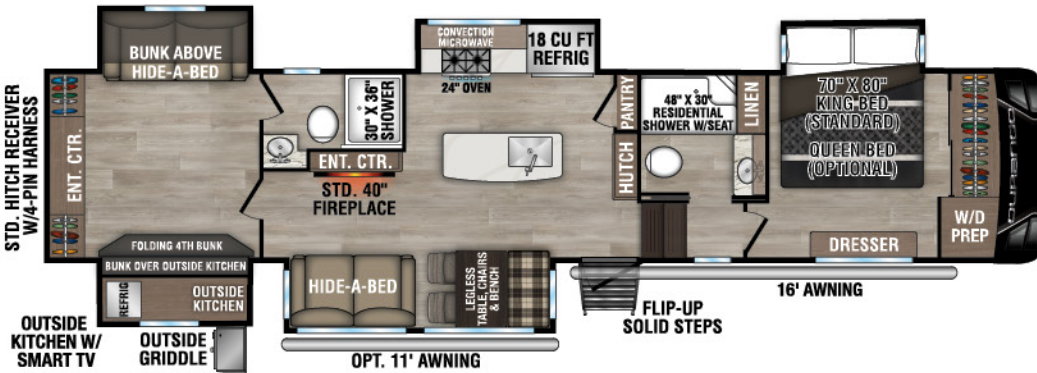

D326RLT UVW - 10,950 | Exterior Length - 37' 7" | Sleeps - 6

2025 DURANGO

D333RLT UVW - 11,110 | Exterior Length - 37'10" | Sleeps - 4

NEW

D341RPT UVW - 12,050 | Exterior Length - 37'11" | Sleeps - 4

D348BHF UVW - 13,240 | Exterior Length - 42'2" | Sleeps - 9