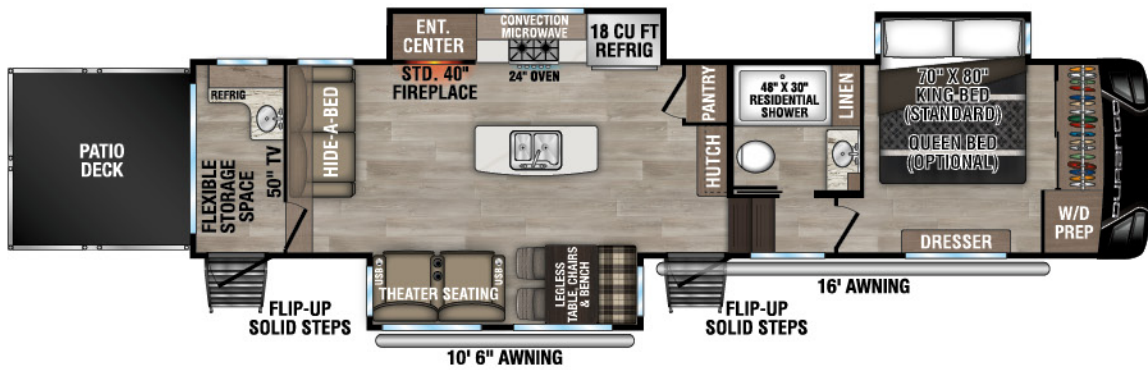

RECREATIONAL
VEHICLES

DURANGO

FULL PROFILE LUXURY FIFTH WHEELS

NEW

D281RKD UVW - 9,910 | Exterior Length - 33' 6" | Sleeps - 4

D301RLT UVW - 10,590 | Exterior Length - 34' 3" | Sleeps - 4

D321RKT UVW - 10,650 | Exterior Length - 34' 10" | Sleeps - 4

D326RLT UVW - 10,950 | Exterior Length - 37' 7" | Sleeps - 6

2025 DURANGO

D333RLT UVW - 11,110 | Exterior Length - 37'10" | Sleeps - 4

NEW

D341RPT UVW - 12,050 | Exterior Length - 37'11" | Sleeps - 4

D348BHF UVW - 13,240 | Exterior Length - 42'2" | Sleeps - 9