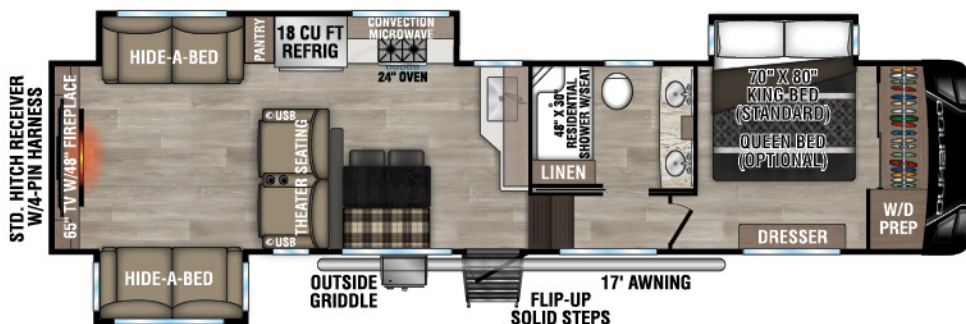

RECREATIONAL
VEHICLES

DURANGO

FULL PROFILE LUXURY FIFTH WHEELS

NEW

D281RKD UVW - 9,910 | Exterior Length - 33' 6" | Sleeps - 4

D301RLT UVW - 10,590 | Exterior Length - 34' 3" | Sleeps - 4

D321RKT UVW - 10,650 | Exterior Length - 34' 10" | Sleeps - 4

D326RLT UVW - 10,950 | Exterior Length - 37' 7" | Sleeps - 6

2025 DURANGO

D333RLT UVW - 11,110 | Exterior Length - 37'10" | Sleeps - 4

NEW

D341RPT UVW - 12,050 | Exterior Length - 37'11" | Sleeps - 4

D348BHF UVW - 13,240 | Exterior Length - 42'2" | Sleeps - 9