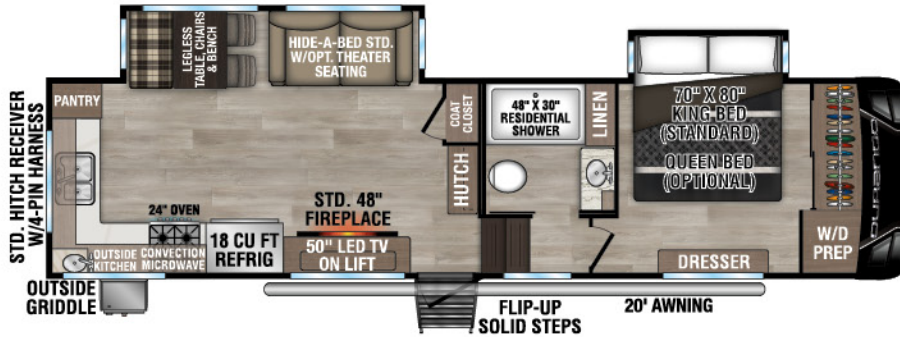

RECREATIONAL
VEHICLES

DURANGO

FULL PROFILE LUXURY FIFTH WHEELS

NEW

D281RKD UVW - 9,910 | Exterior Length - 33' 6" | Sleeps - 4

D301RLT UVW - 10,590 | Exterior Length - 34' 3" | Sleeps - 4

D321RKT UVW - 10,650 | Exterior Length - 34' 10" | Sleeps - 4

D326RLT UVW - 10,950 | Exterior Length - 37' 7" | Sleeps - 6

2025 DURANGO

D333RLT UVW - 11,110 | Exterior Length - 37'10" | Sleeps - 4

NEW

D341RPT UVW - 12,050 | Exterior Length - 37'11" | Sleeps - 4

D348BHF UVW - 13,240 | Exterior Length - 42'2" | Sleeps - 9