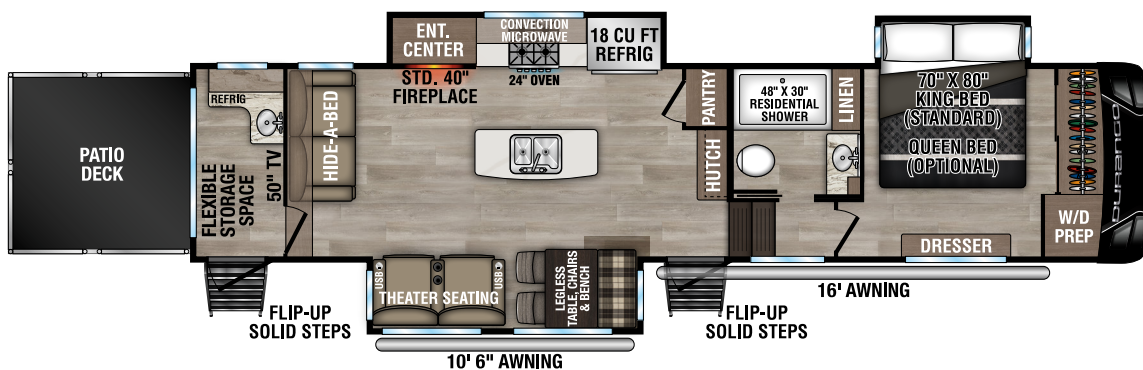

RECREATIONAL VEHICLES

DURANGO

FULL PROFILE LUXURY FIFTH WHEELS

NEW

D281RKD UUV - 9,910 | Exterior Length - 33' 6" | Sleeps - 4

D301RLT UUV - 10,590 | Exterior Length - 34' 3" | Sleeps - 4

D321RKT UUV - 10,650 | Exterior Length - 34' 10" | Sleeps - 4

D326RLT UUV - 10,950 | Exterior Length - 37' 7" | Sleeps - 6

2025 DURANGO

D333RLT UVW - 11,110 | Exterior Length - 37' 10" | Sleeps - 4

NEW

D341RPT UVW - 12,050 | Exterior Length - 37' 11" | Sleeps - 4

D348BHF UVW - 13,240 | Exterior Length - 42' 2" | Sleeps - 9