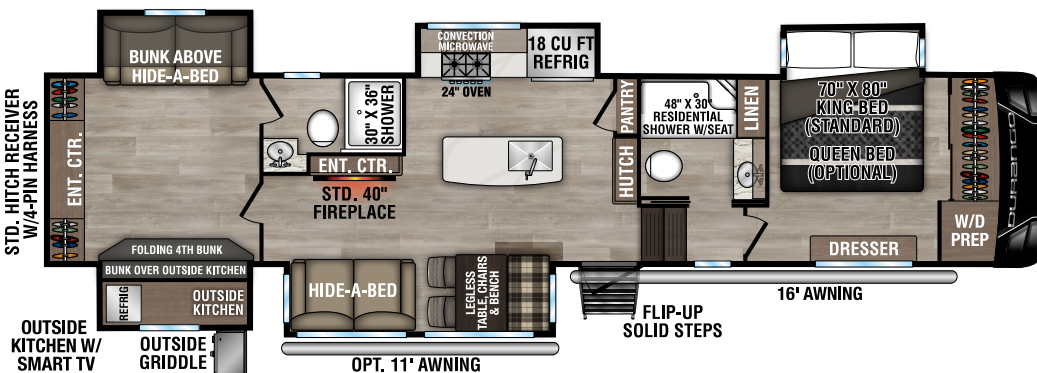

D326RLT UUV - 10,950 | Exterior Length - 37' 7" | Sleeps - 6

2025 DURANGO

D333RLT UVW - 11,110 | Exterior Length - 37' 10" | Sleeps - 4

NEW

D341RPT UVW - 12,050 | Exterior Length - 37' 11" | Sleeps - 4

D348BHF UVW - 13,240 | Exterior Length - 42' 2" | Sleeps - 9