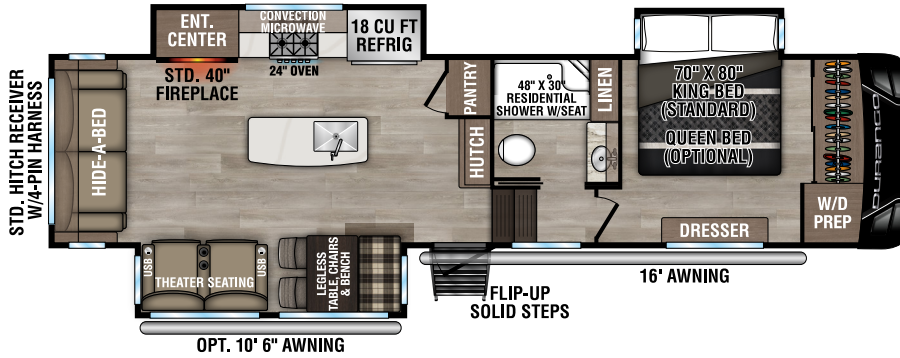

RECREATIONAL VEHICLES

DURANGO

FULL PROFILE LUXURY FIFTH WHEELS

NEW

D281RKD UUV - 9,910 | Exterior Length - 33' 6" | Sleeps - 4

D301RLT UUV - 10,590 | Exterior Length - 34' 3" | Sleeps - 4

D321RKT UUV - 10,650 | Exterior Length - 34' 10" | Sleeps - 4

D326RLT UUV - 10,950 | Exterior Length - 37' 7" | Sleeps - 6

2025 DURANGO

D333RLT UVW - 11,110 | Exterior Length - 37' 10" | Sleeps - 4

NEW

D341RPT UVW - 12,050 | Exterior Length - 37' 11" | Sleeps - 4

D348BHF UVW - 13,240 | Exterior Length - 42' 2" | Sleeps - 9