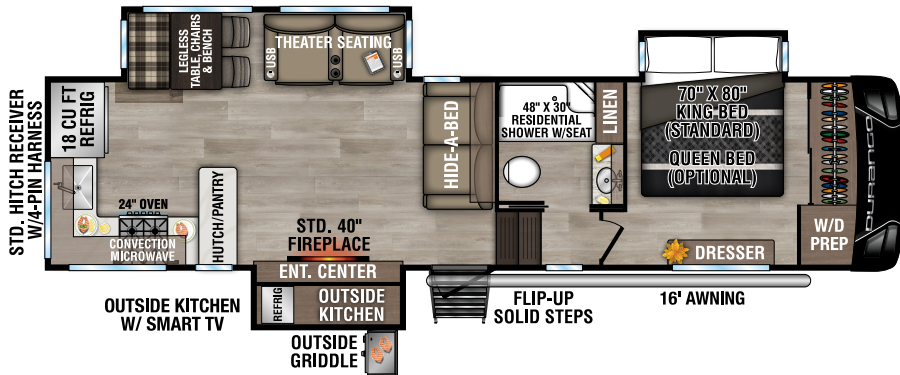

RECREATIONAL VEHICLES

DURANGO

FULL PROFILE LUXURY FIFTH WHEELS

NEW

D281RKD UUV - 9,910 | Exterior Length - 33' 6" | Sleeps - 4

D301RLT UUV - 10,590 | Exterior Length - 34' 3" | Sleeps - 4

D321RKT UUV - 10,650 | Exterior Length - 34' 10" | Sleeps - 4

D326RLT UUV - 10,950 | Exterior Length - 37' 7" | Sleeps - 6

2025 DURANGO

D333RLT UVW - 11,110 | Exterior Length - 37' 10" | Sleeps - 4

NEW

D341RPT UVW - 12,050 | Exterior Length - 37' 11" | Sleeps - 4

D348BHF UVW - 13,240 | Exterior Length - 42' 2" | Sleeps - 9