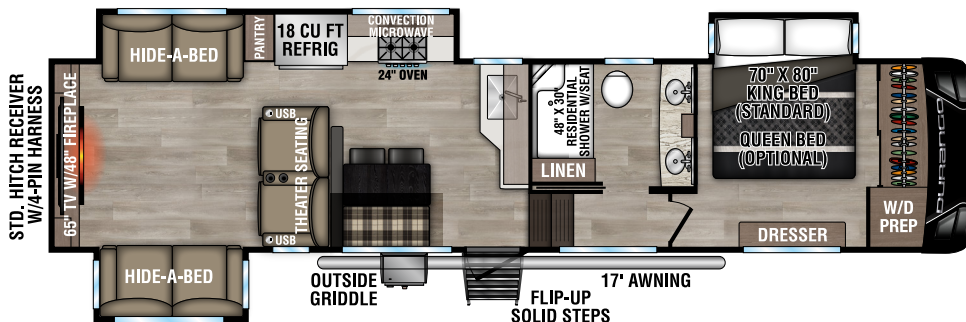

RECREATIONAL VEHICLES

DURANGO

FULL PROFILE LUXURY FIFTH WHEELS

NEW

D281RKD UUV - 9,910 | Exterior Length - 33' 6" | Sleeps - 4

D301RLT UUV - 10,590 | Exterior Length - 34' 3" | Sleeps - 4

D321RKT UUV - 10,650 | Exterior Length - 34' 10" | Sleeps - 4

D326RLT UUV - 10,950 | Exterior Length - 37' 7" | Sleeps - 6

2025 DURANGO

D333RLT UVW - 11,110 | Exterior Length - 37' 10" | Sleeps - 4

NEW

D341RPT UVW - 12,050 | Exterior Length - 37' 11" | Sleeps - 4

D348BHF UVW - 13,240 | Exterior Length - 42' 2" | Sleeps - 9