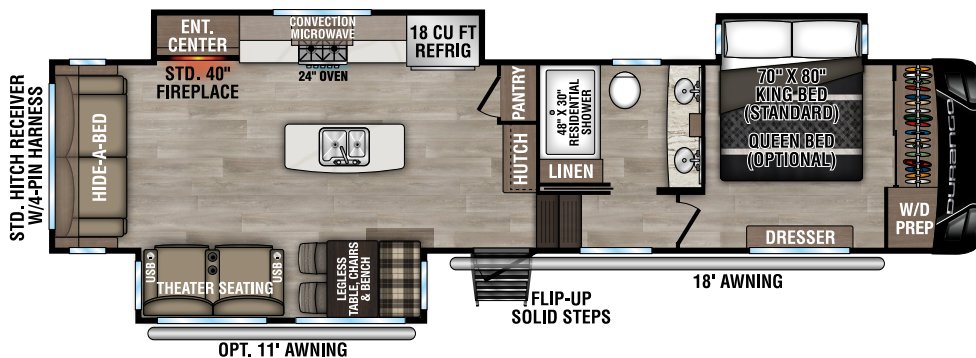

RECREATIONAL VEHICLES

DURANGO

FULL PROFILE LUXURY FIFTH WHEELS

NEW

D281RKD UUV - 9,910 | Exterior Length - 33' 6" | Sleeps - 4

D301RLT UUV - 10,590 | Exterior Length - 34' 3" | Sleeps - 4

D321RKT UUV - 10,650 | Exterior Length - 34' 10" | Sleeps - 4

D326RLT UUV - 10,950 | Exterior Length - 37' 7" | Sleeps - 6

2025 DURANGO

D333RLT UVW - 11,110 | Exterior Length - 37' 10" | Sleeps - 4

NEW

D341RPT UVW - 12,050 | Exterior Length - 37' 11" | Sleeps - 4

D348BHF UVW - 13,240 | Exterior Length - 42' 2" | Sleeps - 9