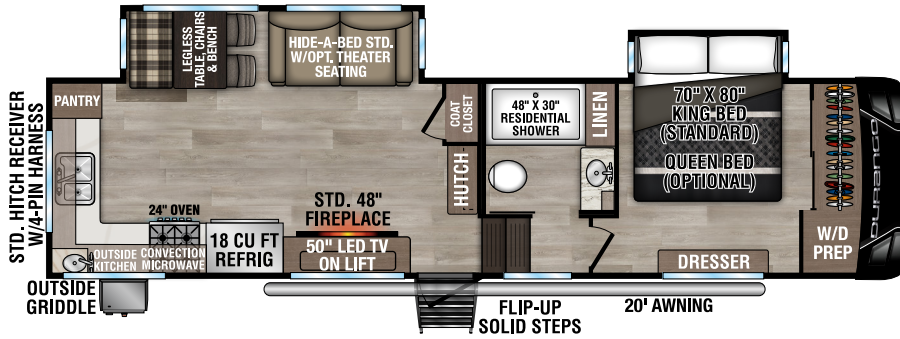

RECREATIONAL VEHICLES

DURANGO

FULL PROFILE LUXURY FIFTH WHEELS

NEW

D281RKD UUV - 9,910 | Exterior Length - 33' 6" | Sleeps - 4

D301RLT UUV - 10,590 | Exterior Length - 34' 3" | Sleeps - 4

D321RKT UUV - 10,650 | Exterior Length - 34' 10" | Sleeps - 4

D326RLT UUV - 10,950 | Exterior Length - 37' 7" | Sleeps - 6

2025 DURANGO

D333RLT UVW - 11,110 | Exterior Length - 37' 10" | Sleeps - 4

NEW

D341RPT UVW - 12,050 | Exterior Length - 37' 11" | Sleeps - 4

D348BHF UVW - 13,240 | Exterior Length - 42' 2" | Sleeps - 9