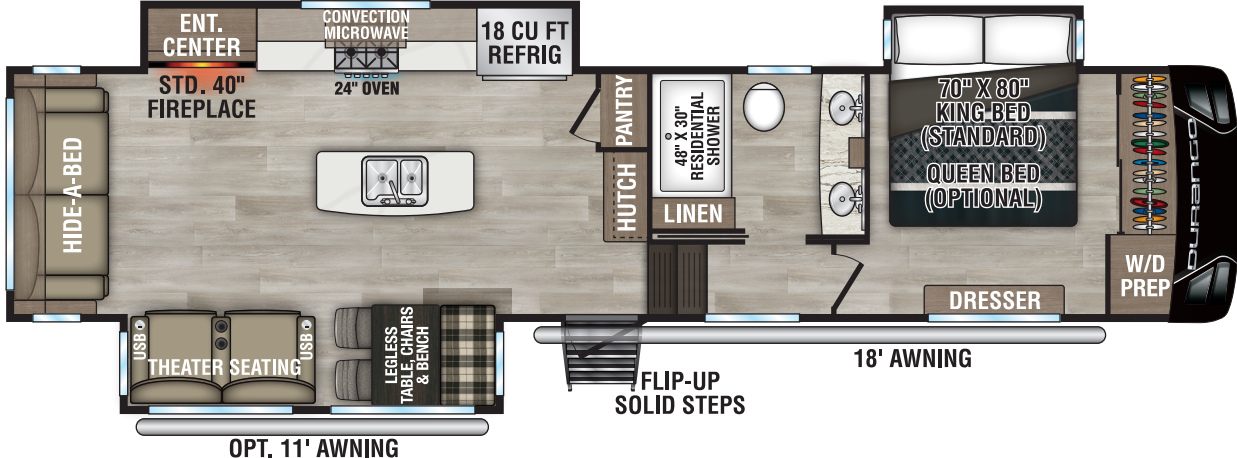

STD. HITCH RECEIVER
W/4-PIN HARNESS

ENT.
CENTER

CONVECTION
MICROWAVE

18 CU FT
REFRIG

STD. 40"
FIREPLACE

24" OVEN

HIDE-A-BED

PANTRY

48" X 30"
RESIDENTIAL
SHOWER

HUTCH

LINEN

70" X 80"
KING BED
(STANDARD)
QUEEN BED
(OPTIONAL)

W/D
PREP

USB

THEATER SEATING

USB

LEGLESS
TABLE, CHAIRS
& BENCH

FLIP-UP
SOLID STEPS

18' AWNING

OPT. 11' AWNING

DRESSER

Durango