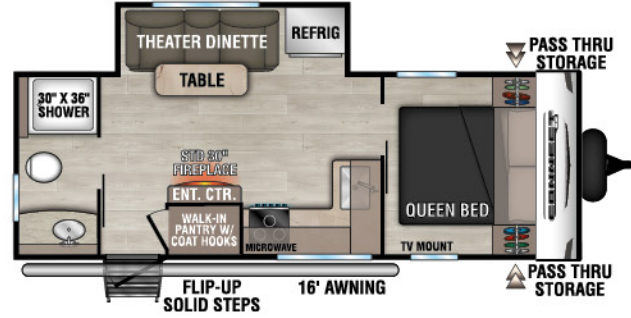

RECREATIONAL
VEHICLES

CONNECT SE

ULTRA LIGHTWEIGHT TRAVEL TRAILERS

C221RBSE U VW - 5,440 | Exterior Length - 27' | Sleeps - 3