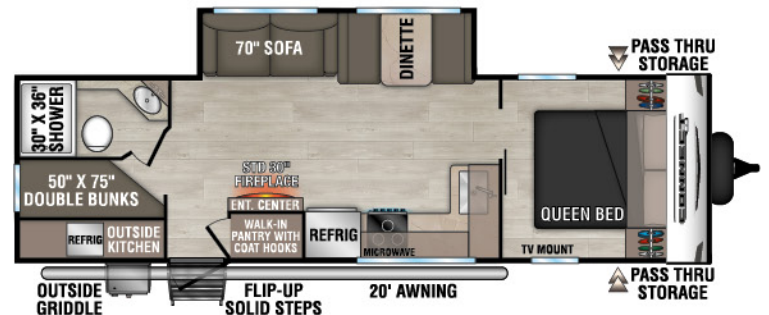

# CONNECT SE

ULTRA LIGHTWEIGHT TRAVEL TRAILERS

C211MKSE U VW - 5,170 | Exterior Length - 26'1" | Sleeps - 4

C221RBSE U VW - 5,440 | Exterior Length - 27' | Sleeps - 3

C241BHKSE U VW - 5,550 | Exterior Length - 29'1" | Sleeps - 8

C241RESE U VW - 5,530 | Exterior Length - 29'2" | Sleeps - 5

C251RLSE U VW - 5,710 | Exterior Length - 29'7" | Sleeps - 6

C271BHKSE U VW - 6,170 | Exterior Length - 32'1" | Sleeps - 9

# 2025 CONNECT SE

**NEW**

C272RKSE UVW - 6,570 | Exterior Length - 31'11" | Sleeps - 2

**NEW**

C301BHKSE UVW - 6,780 | Exterior Length - 35' | Sleeps - 8

C312BHKSE UVW - 7,350 | Exterior Length - 36'7" | Sleeps - 9