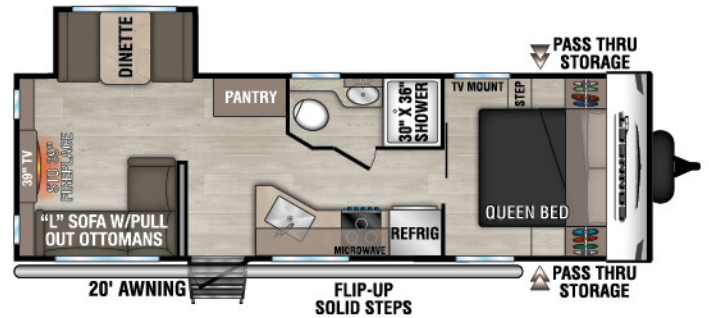

# CONNECT SE

ULTRA LIGHTWEIGHT TRAVEL TRAILERS

C211MKSE U VW - 5,170 | Exterior Length - 26'1" | Sleeps - 4

C221RBSE U VW - 5,440 | Exterior Length - 27' | Sleeps - 3

C241BHKSE U VW - 5,550 | Exterior Length - 29'1" | Sleeps - 8

C241RESE U VW - 5,530 | Exterior Length - 29'2" | Sleeps - 5

C251RLSE U VW - 5,710 | Exterior Length - 29'7" | Sleeps - 6

C271BHKSE U VW - 6,170 | Exterior Length - 32'1" | Sleeps - 9

# 2025 CONNECT SE

**NEW**

C272RKSE UVW - 6,570 | Exterior Length - 31'11" | Sleeps - 2

**NEW**

C301BHKSE UVW - 6,780 | Exterior Length - 35' | Sleeps - 8

C312BHKSE UVW - 7,350 | Exterior Length - 36'7" | Sleeps - 9