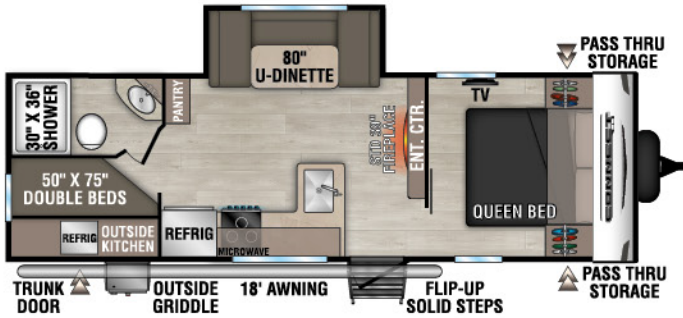

# CONNECT SE

ULTRA LIGHTWEIGHT TRAVEL TRAILERS

C211MKSE U VW - 5,170 | Exterior Length - 26'1" | Sleeps - 4

C221RBSE U VW - 5,440 | Exterior Length - 27' | Sleeps - 3

C241BHKSE U VW - 5,550 | Exterior Length - 29'1" | Sleeps - 8

C241RESE U VW - 5,530 | Exterior Length - 29'2" | Sleeps - 5

C251RLSE U VW - 5,710 | Exterior Length - 29'7" | Sleeps - 6

C271BHKSE U VW - 6,170 | Exterior Length - 32'1" | Sleeps - 9

# 2025 CONNECT SE

**NEW**

C272RKSE UVW - 6,570 | Exterior Length - 31'11" | Sleeps - 2

**NEW**

C301BHKSE UVW - 6,780 | Exterior Length - 35' | Sleeps - 8

C312BHKSE UVW - 7,350 | Exterior Length - 36'7" | Sleeps - 9