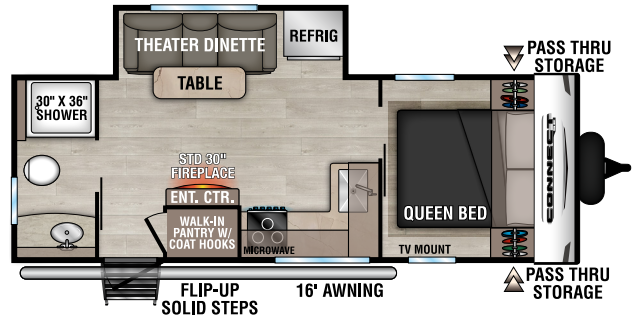

C221RBSE UUV - 5,440 | Exterior Length - 27' | Sleeps - 3