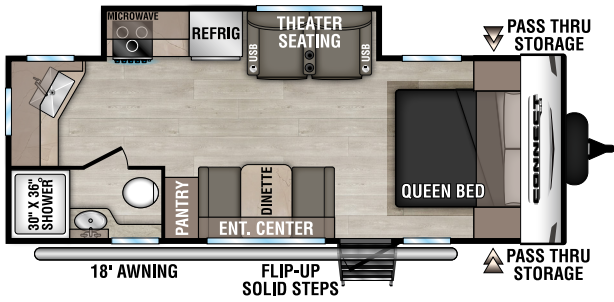

RECREATIONAL VEHICLES

CONNECT SE

ULTRA LIGHTWEIGHT TRAVEL TRAILERS

C211MKSE UUV - 5,170 | Exterior Length - 26'1" | Sleeps - 4