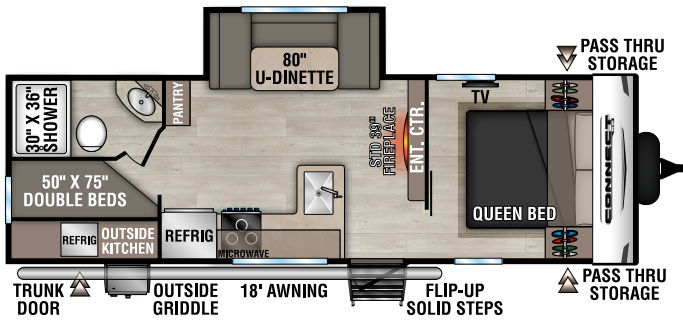

# CONNECT SE

ULTRA LIGHTWEIGHT TRAVEL TRAILERS

C211MKSE UUV - 5,170 | Exterior Length - 26'1" | Sleeps - 4

C221RBSE UUV - 5,440 | Exterior Length - 27' | Sleeps - 3

C241BHKSE UUV - 5,550 | Exterior Length - 29'1" | Sleeps - 8

C241RESE UUV - 5,530 | Exterior Length - 29'2" | Sleeps - 5

C251RLSE UUV - 5,710 | Exterior Length - 29'7" | Sleeps - 6

C271BHKSE UUV - 6,170 | Exterior Length - 32'1" | Sleeps - 9

# 2025 CONNECT SE

**NEW**

**C272RKSE** UVW - 6,570 | Exterior Length - 31'11" | Sleeps - 2

**NEW**

**C301BHKSE** UVW - 6,780 | Exterior Length - 35' | Sleeps - 8

**C312BHKSE** UVW - 7,350 | Exterior Length - 36'7" | Sleeps - 9