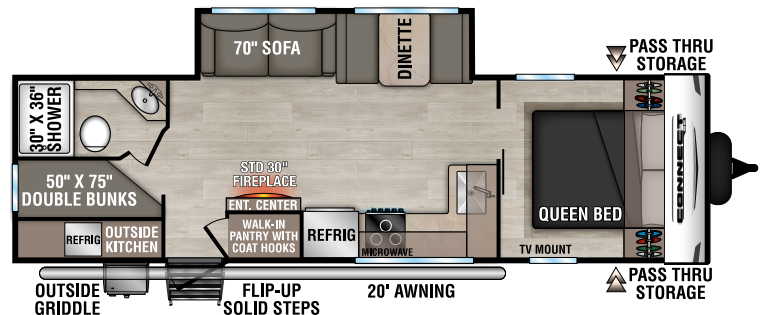

# CONNECT SE

ULTRA LIGHTWEIGHT TRAVEL TRAILERS

C211MKSE UUV - 5,170 | Exterior Length - 26'1" | Sleeps - 4

C221RBSE UUV - 5,440 | Exterior Length - 27' | Sleeps - 3

C241BHKSE UUV - 5,550 | Exterior Length - 29'1" | Sleeps - 8

C241RESE UUV - 5,530 | Exterior Length - 29'2" | Sleeps - 5

C251RLSE UUV - 5,710 | Exterior Length - 29'7" | Sleeps - 6

C271BHKSE UUV - 6,170 | Exterior Length - 32'1" | Sleeps - 9

# 2025 CONNECT SE

**NEW**

**C272RKSE** UVW - 6,570 | Exterior Length - 31'11" | Sleeps - 2

**NEW**

**C301BHKSE** UVW - 6,780 | Exterior Length - 35' | Sleeps - 8

**C312BHKSE** UVW - 7,350 | Exterior Length - 36'7" | Sleeps - 9