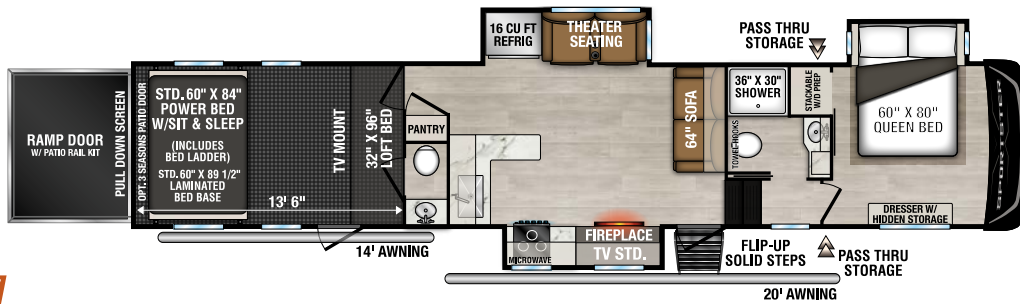

Sportster X Travel Trailer

2025 SPORTSTER X FIFTH WHEEL TOY HAULERS

NEW
3411X UVW - TBD | Exterior Length - 39' 11" | Sleeps - 7

NEW
3814X UVW - TBD | Exterior Length - TBD | Sleeps - 7

NEW
3914X UVW - 14,680 | Exterior Length - 44' 5" | Sleeps - 9

NEW
3915X UVW - 14,680 | Exterior Length - 44' 5" | Sleeps - 7

Sportster X 5th Wheel

985 N 900 W SHIPSEWANA, IN 46565

E: KZ@KZ-RV.COM

WWW.KZ-RV.COM

Due to continual research and advances, manufacturer reserves the right to change specifications, design, price and equipment without notice, and assumes no responsibility for any error in this literature. Some items shown are not included as standard or optional equipment. ©2024 K. Z., Inc., a subsidiary of THOR Industries, Inc. | 10/21/24 | 3M