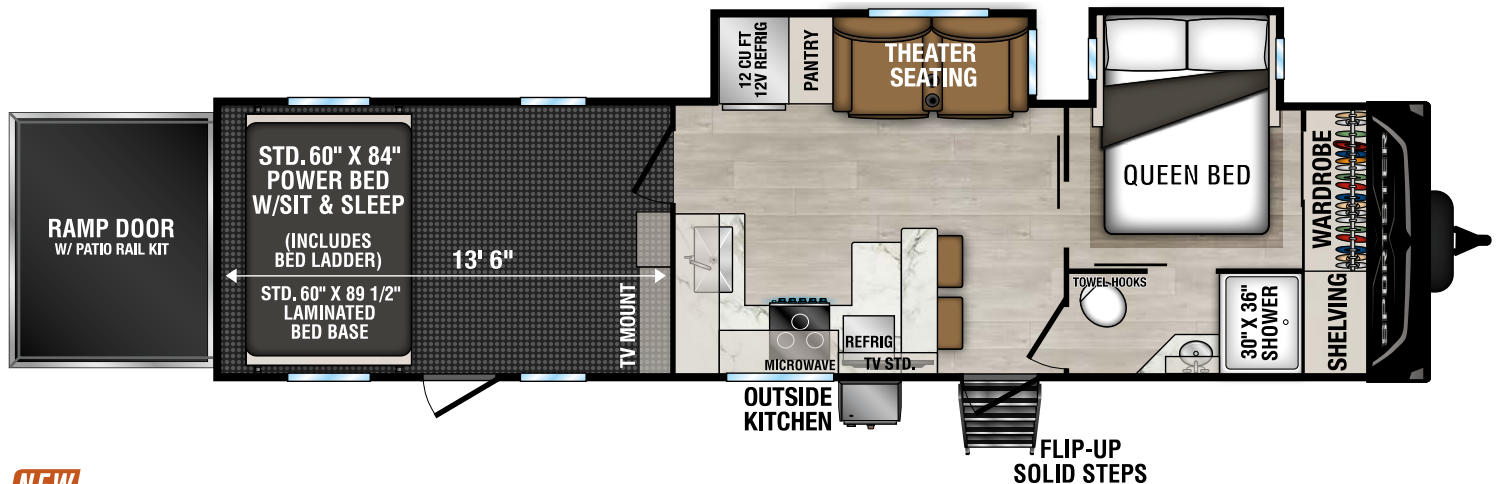

NEW

33X UVW - TBD | Exterior Length - TBD | Sleeps - 6

Sportster X Travel Trailer