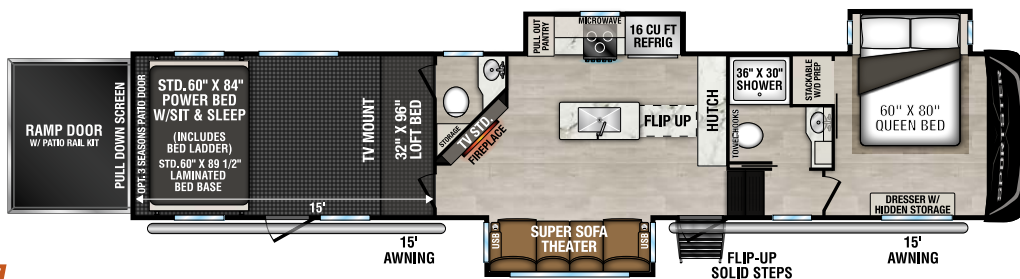

Sportster X Travel Trailer

2025 SPORTSTER X FIFTH WHEEL TOY HAULERS

NEW
3411X UVW - TBD | Exterior Length - 39' 11" | Sleeps - 7

NEW
3814X UVW - TBD | Exterior Length - TBD | Sleeps - 7

NEW
3914X UVW - 14,680 | Exterior Length - 44' 5" | Sleeps - 9

NEW
3915X UVW - 14,680 | Exterior Length - 44' 5" | Sleeps - 7

Sportster X 5th Wheel

985 N 900 W SHIPSEWANA, IN 46565

E: KZ@KZ-RV.COM

WWW.KZ-RV.COM

Due to continual research and advances, manufacturer reserves the right to change specifications, design, price and equipment without notice, and assumes no responsibility for any error in this literature. Some items shown are not included as standard or optional equipment. ©2024 K. Z., Inc., a subsidiary of THOR Industries, Inc. | 10/21/24 | 3M