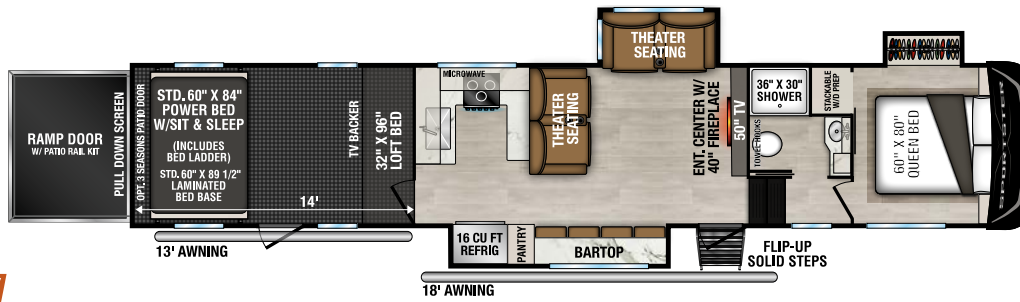

RECREATIONAL
VEHICLES

SPORTSTER X

TRAVEL TRAILER AND FIFTH WHEEL TOY HAULERS

2025 SPORTSTER X TRAVEL TRAILER TOY HAULERS

NEW

22X UVW - TBD | Exterior Length - TBD | Sleeps - 6

NEW

33X UVW - TBD | Exterior Length - TBD | Sleeps - 6

Sportster X Travel Trailer

2025 SPORTSTER X FIFTH WHEEL TOY HAULERS

NEW
3411X UVW - TBD | Exterior Length - 39' 11" | Sleeps - 7

NEW
3814X UVW - TBD | Exterior Length - TBD | Sleeps - 7

NEW
3914X UVW - 14,680 | Exterior Length - 44' 5" | Sleeps - 9

NEW
3915X UVW - 14,680 | Exterior Length - 44' 5" | Sleeps - 7

Sportster X 5th Wheel

985 N 900 W SHIPSEWANA, IN 46565

E: KZ@KZ-RV.COM

WWW.KZ-RV.COM

Due to continual research and advances, manufacturer reserves the right to change specifications, design, price and equipment without notice, and assumes no responsibility for any error in this literature. Some items shown are not included as standard or optional equipment. ©2024 K. Z., Inc., a subsidiary of THOR Industries, Inc. | 10/21/24 | 3M