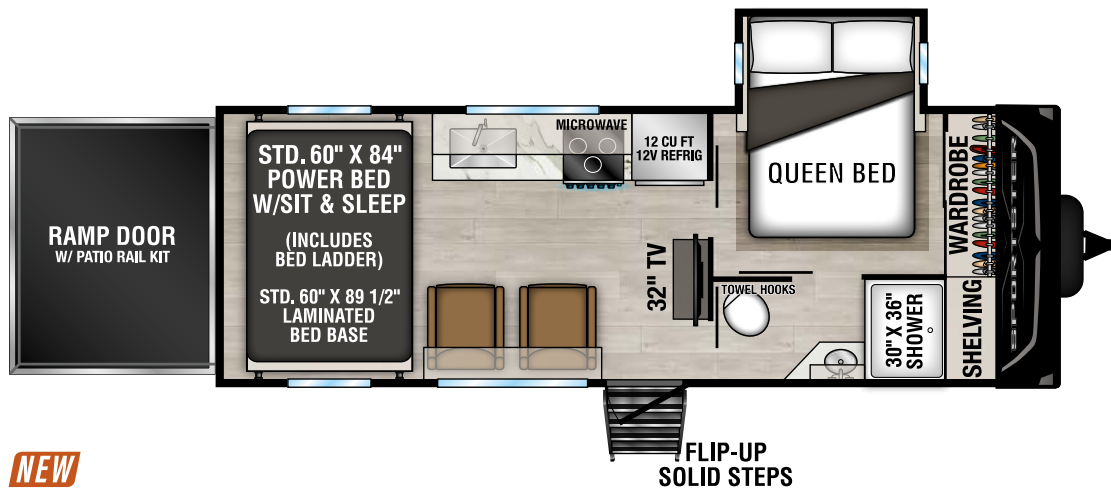

RECREATIONAL
VEHICLES

SPORTSTER X

TRAVEL TRAILER AND FIFTH WHEEL TOY HAULERS

2025 SPORTSTER X TRAVEL TRAILER TOY HAULERS

NEW

22X UVW - TBD | Exterior Length - TBD | Sleeps - 6

NEW

33X UVW - TBD | Exterior Length - TBD | Sleeps - 6

Sportster X Travel Trailer

2025 SPORTSTER X FIFTH WHEEL TOY HAULERS

NEW
3411X UVW - TBD | Exterior Length - 39' 11" | Sleeps - 7

NEW
3814X UVW - TBD | Exterior Length - TBD | Sleeps - 7

NEW
3914X UVW - 14,680 | Exterior Length - 44' 5" | Sleeps - 9

NEW
3915X UVW - 14,680 | Exterior Length - 44' 5" | Sleeps - 7

Sportster X 5th Wheel

985 N 900 W SHIPSEWANA, IN 46565

E: KZ@KZ-RV.COM

WWW.KZ-RV.COM

Due to continual research and advances, manufacturer reserves the right to change specifications, design, price and equipment without notice, and assumes no responsibility for any error in this literature. Some items shown are not included as standard or optional equipment. ©2024 K. Z., Inc., a subsidiary of THOR Industries, Inc. | 10/21/24 | 3M