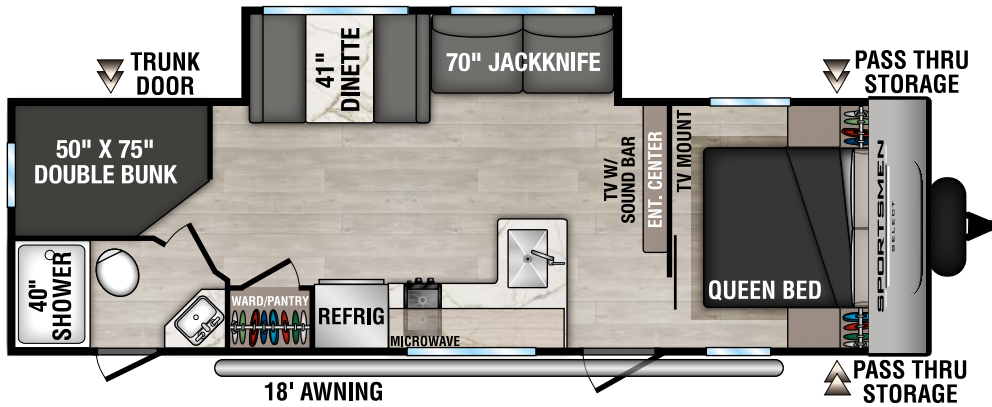

RECREATIONAL VEHICLES

SPORTSMEN

SELECT

LIGHTWEIGHT TRAVEL TRAILERS

221RKSL UVW - 4,900 | Exterior Length - 25' 8" | Sleeps - 4

260BHSL UVW - 4,960 | Exterior Length - 28' 7" | Sleeps - 7

261BHSL UVW - 5,970 | Exterior Length - 31' 7" | Sleeps - 9