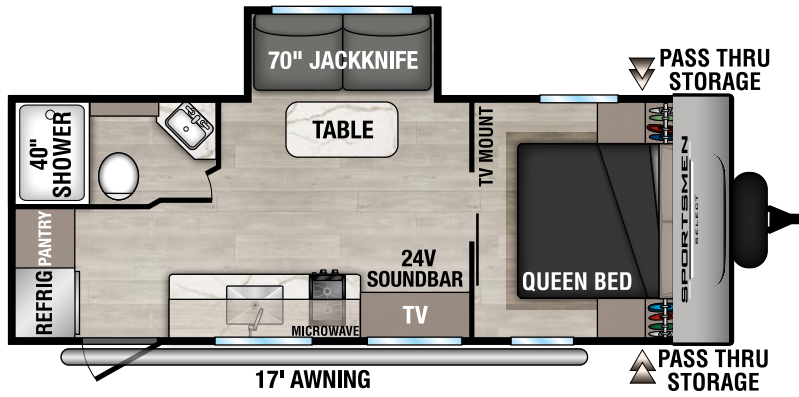

RECREATIONAL VEHICLES

SPORTSMEN

SELECT

LIGHTWEIGHT TRAVEL TRAILERS

221RKSL UVW - 4,900 | Exterior Length - 25' 8" | Sleeps - 4

260BHSL UVW - 4,960 | Exterior Length - 28' 7" | Sleeps - 7

261BHSL UVW - 5,970 | Exterior Length - 31' 7" | Sleeps - 9