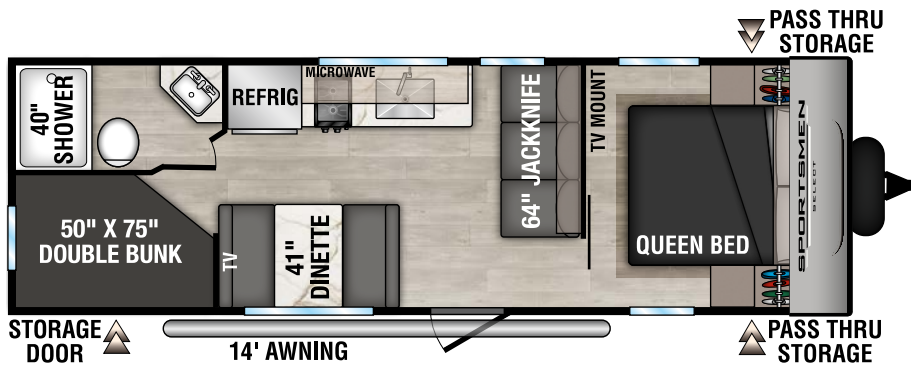

RECREATIONAL VEHICLES

SPORTSMEN

SELECT

LIGHTWEIGHT TRAVEL TRAILERS

221RKSL UVW - 4,900 | Exterior Length - 25' 8" | Sleeps - 4

260BHSL UVW - 4,960 | Exterior Length - 28' 7" | Sleeps - 7

261BHSL UVW - 5,970 | Exterior Length - 31' 7" | Sleeps - 9