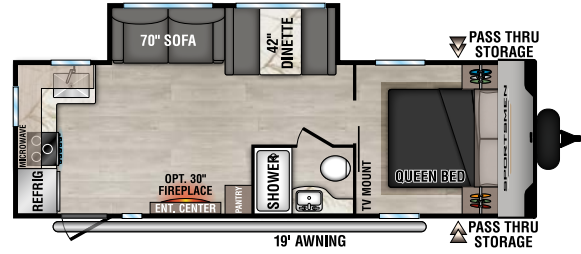

SPORTSMEN

SE

RECREATIONAL
VEHICLES

VALUE-PACKED TRAVEL TRAILERS

NEW

241BHKSE

UVW - 5,670 | Exterior Length - 28' 8" | Sleeps - 7

241RKSE

UVW - 5,610 | Exterior Length - 28' 2" | Sleeps - 5

251RSSE

UVW - 5,760 | Exterior Length - 29' 7" | Sleeps - 6

260BHSE

UVW - 4,990 | Exterior Length - 28' 7" | Sleeps - 9

261BHKSE

UVW - 6,270 | Exterior Length - 31' 7" | Sleeps - 9

292RBKSE

UVW - 7,070 | Exterior Length - 32' 11" | Sleeps - 5

2025 SPORTSMEN SE

301BHKSE

UVW - 6,430 | Exterior Length - 32' 10" | Sleeps - 10

301DBSE

UVW - 6,360 | Exterior Length - 32' 10" | Sleeps - 8

303QBSE