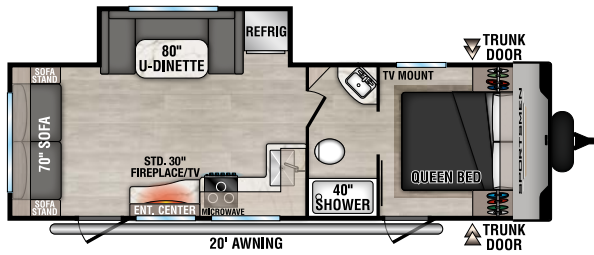

SPORTSMEN

SE

RECREATIONAL
VEHICLES

VALUE-PACKED TRAVEL TRAILERS

NEW

241BHKSE

UVW - 5,670 | Exterior Length - 28' 8" | Sleeps - 7

241RKSE

UVW - 5,610 | Exterior Length - 28' 2" | Sleeps - 5

251RSSE

UVW - 5,760 | Exterior Length - 29' 7" | Sleeps - 6

260BHSE

UVW - 4,990 | Exterior Length - 28' 7" | Sleeps - 9

261BHKSE

UVW - 6,270 | Exterior Length - 31' 7" | Sleeps - 9

292RBKSE

UVW - 7,070 | Exterior Length - 32' 11" | Sleeps - 5

2025 SPORTSMEN SE

301BHKSE

UVW - 6,430 | Exterior Length - 32' 10" | Sleeps - 10

301DBSE

UVW - 6,360 | Exterior Length - 32' 10" | Sleeps - 8

303QBSE