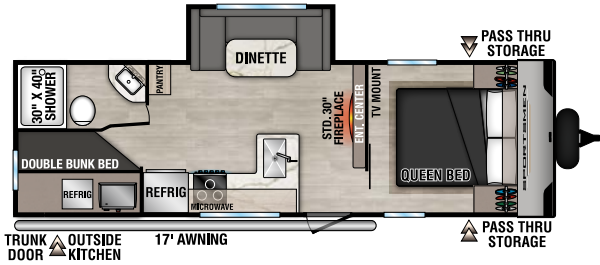

SPORTSMEN

SE

RECREATIONAL
VEHICLES

VALUE-PACKED TRAVEL TRAILERS

NEW

241BHKSE

UVW - 5,670 | Exterior Length - 28' 8" | Sleeps - 7

241RKSE

UVW - 5,610 | Exterior Length - 28' 2" | Sleeps - 5

251RSSE

UVW - 5,760 | Exterior Length - 29' 7" | Sleeps - 6

260BHSE

UVW - 4,990 | Exterior Length - 28' 7" | Sleeps - 9

261BHKSE

UVW - 6,270 | Exterior Length - 31' 7" | Sleeps - 9

292RBKSE

UVW - 7,070 | Exterior Length - 32' 11" | Sleeps - 5

2025 SPORTSMEN SE

301BHKSE

UVW - 6,430 | Exterior Length - 32' 10" | Sleeps - 10

301DBSE

UVW - 6,360 | Exterior Length - 32' 10" | Sleeps - 8

303QBSE