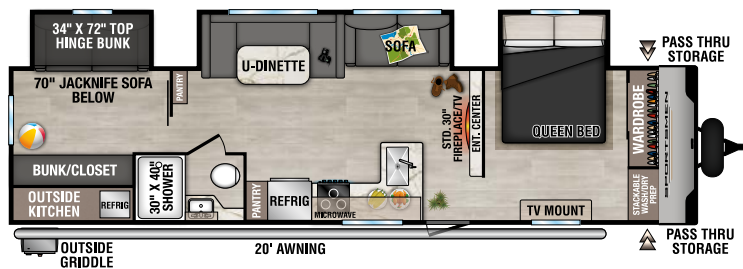

NEW

333BHKSE

UVW - 8,440 | Exterior Length - 37' 7" | Sleeps - 8

Sportsmen SE

KZ RECREATIONAL VEHICLES

985 N 900 W SHIPSEWANA, IN 46565

E: KZ@KZ-RV.COM

WWW.KZ-RV.COM

Due to continual research and advances, manufacturer reserves the right to change specifications, design, price and equipment without notice, and assumes no responsibility for any error in this literature. Some items shown are not included as standard or optional equipment. ©2024 K. Z., Inc., a subsidiary of THOR Industries, Inc. | 09/01/24 | 5M

Dealer: