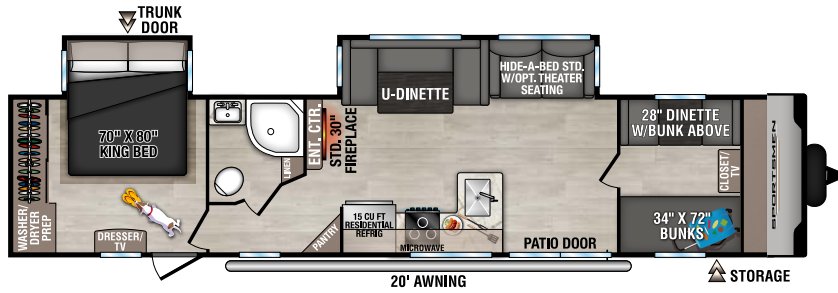

RECREATIONAL VEHICLES

SPORTSMEN

DESTINATION TRAILERS

362BH UVW-8,450 | Exterior Length - 40' 9" | Sleeps - 10

362DB UVW-8,450 | Exterior Length - 40' 9" | Sleeps - 6

363FL UVW-9,030 | Exterior Length - 40' 9" | Sleeps - 4

NEW
374BH UVW-9,740 | Exterior Length - 42' | Sleeps - 6

Sportsmen Destination

985 N 900 W SHIPSEWANA, IN 46565

E: KZ@KZ-RV.COM

WWW.KZ-RV.COM

Due to continual research and advances, manufacturer reserves the right to change specifications, design, price and equipment without notice, and assumes no responsibility for any error in this literature. Some items shown are not included as standard or optional equipment. ©2024 K. Z., Inc., a subsidiary of THOR Industries, Inc. | 10/21/24 | 5M