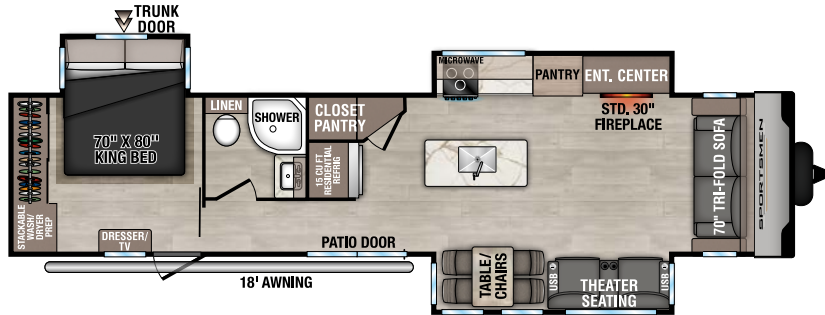

RECREATIONAL VEHICLES

SPORTSMEN

DESTINATION TRAILERS

362BH UVW-8,450 | Exterior Length - 40' 9" | Sleeps - 10

362DB UVW-8,450 | Exterior Length - 40' 9" | Sleeps - 6

363FL UVW-9,030 | Exterior Length - 40' 9" | Sleeps - 4

NEW
374BH UVW-9,740 | Exterior Length - 42' | Sleeps - 6

Sportsmen Destination

985 N 900 W SHIPSEWANA, IN 46565

E: KZ@KZ-RV.COM

WWW.KZ-RV.COM

Due to continual research and advances, manufacturer reserves the right to change specifications, design, price and equipment without notice, and assumes no responsibility for any error in this literature. Some items shown are not included as standard or optional equipment. ©2024 K. Z., Inc., a subsidiary of THOR Industries, Inc. | 10/21/24 | 5M