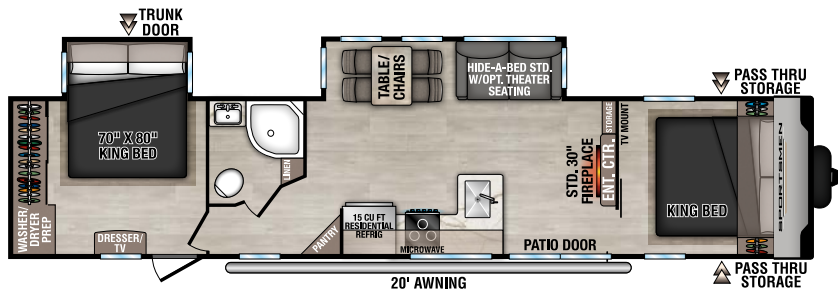

RECREATIONAL VEHICLES

SPORTSMEN

DESTINATION TRAILERS

362BH UVW-8,450 | Exterior Length - 40' 9" | Sleeps - 10

362DB UVW-8,450 | Exterior Length - 40' 9" | Sleeps - 6

363FL UVW-9,030 | Exterior Length - 40' 9" | Sleeps - 4

NEW
374BH UVW-9,740 | Exterior Length - 42' | Sleeps - 6

Sportsmen Destination

985 N 900 W SHIPSEWANA, IN 46565

E: KZ@KZ-RV.COM

WWW.KZ-RV.COM

Due to continual research and advances, manufacturer reserves the right to change specifications, design, price and equipment without notice, and assumes no responsibility for any error in this literature. Some items shown are not included as standard or optional equipment. ©2024 K. Z., Inc., a subsidiary of THOR Industries, Inc. | 10/21/24 | 5M