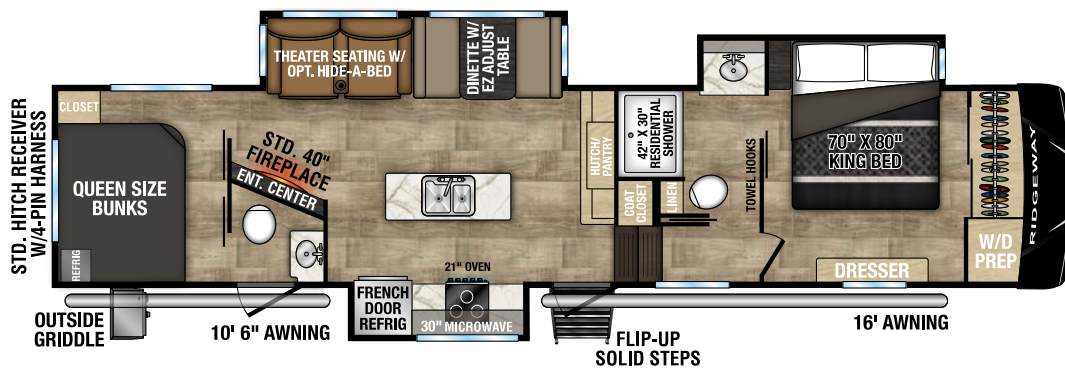

RECREATIONAL
VEHICLES

RIDGEWAY

FIFTH WHEEL

NEW

27RK UVW - 8,830 | Exterior Length - 31' | Sleeps - 4

NEW

31RL UVW - 9,870 | Exterior Length - 35'2" | Sleeps - 4

NEW

35BH UVW - 11,030 | Exterior Length - 39'2" | Sleeps - 7

985 N 900 W SHIPSEWANA, IN 46565

E: KZ@KZ-RV.COM

WWW.KZ-RV.COM

Due to continual research and advances, manufacturer reserves the right to change specifications, design, price and equipment without notice, and assumes no responsibility for any error in this literature. Some items shown are not included as standard or optional equipment. ©2024 K. Z., Inc., a subsidiary of THOR Industries, Inc. | 09/01/24 | 3M