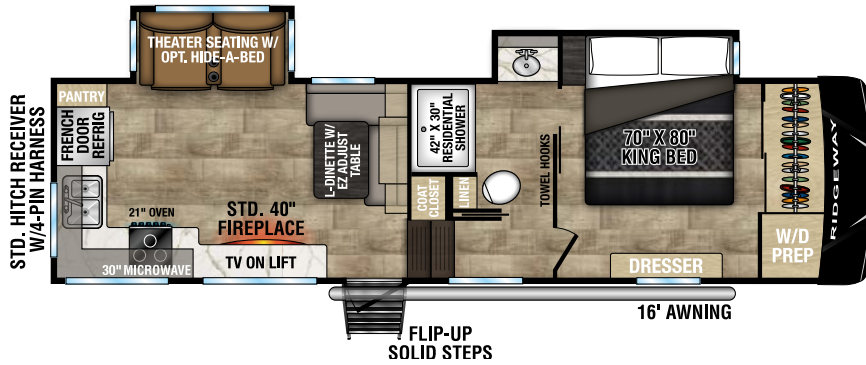

RECREATIONAL
VEHICLES

RIDGEWAY

FIFTH WHEEL

NEW

27RK UVW - 8,830 | Exterior Length - 31' | Sleeps - 4

NEW

31RL UVW - 9,870 | Exterior Length - 35'2" | Sleeps - 4

NEW

35BH UVW - 11,030 | Exterior Length - 39'2" | Sleeps - 7

985 N 900 W SHIPSEWANA, IN 46565

E: KZ@KZ-RV.COM

WWW.KZ-RV.COM

Due to continual research and advances, manufacturer reserves the right to change specifications, design, price and equipment without notice, and assumes no responsibility for any error in this literature. Some items shown are not included as standard or optional equipment. ©2024 K. Z., Inc., a subsidiary of THOR Industries, Inc. | 09/01/24 | 3M