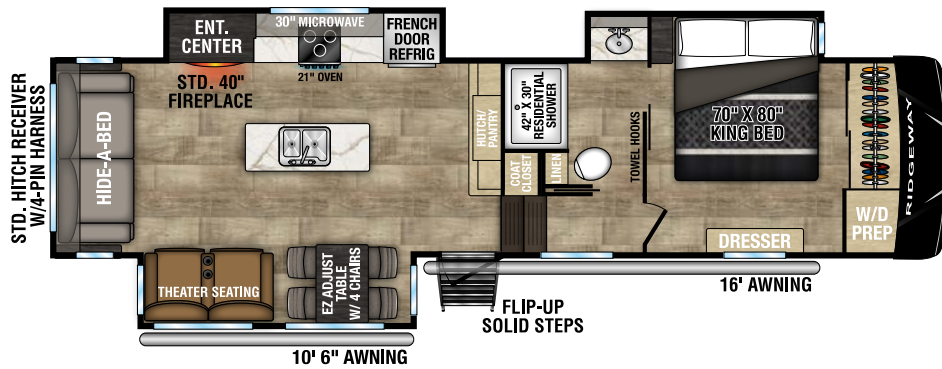

RECREATIONAL
VEHICLES

RIDGEWAY

FIFTH WHEEL

NEW

27RK UVW - 8,830 | Exterior Length - 31' | Sleeps - 4

NEW

31RL UVW - 9,870 | Exterior Length - 35'2" | Sleeps - 4

NEW

35BH UVW - 11,030 | Exterior Length - 39'2" | Sleeps - 7

985 N 900 W SHIPSEWANA, IN 46565

E: KZ@KZ-RV.COM

WWW.KZ-RV.COM

Due to continual research and advances, manufacturer reserves the right to change specifications, design, price and equipment without notice, and assumes no responsibility for any error in this literature. Some items shown are not included as standard or optional equipment. ©2024 K. Z., Inc., a subsidiary of THOR Industries, Inc. | 09/01/24 | 3M