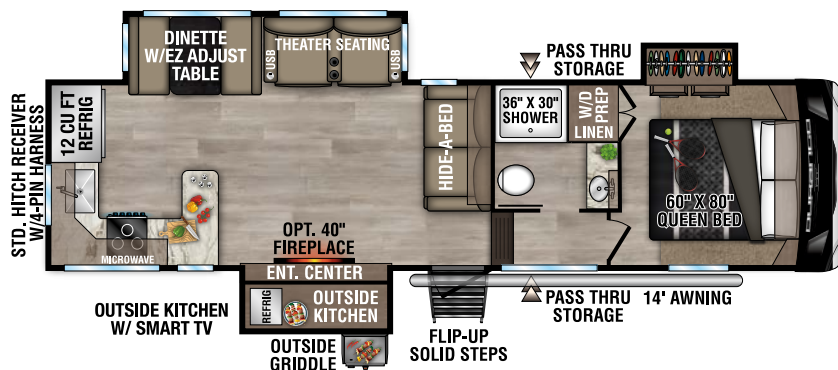

RECREATIONAL VEHICLES

DURANGO HT

LIGHTWEIGHT LUXURY FIFTH WHEELS

NEW

D220RKD UVW - 7,470 | Exterior Length - 26' | Sleeps - 5

NEW

D232MLD UVW - 8,160 | Exterior Length - 29' | Sleeps - 5

D240RKD UVW - 8,720 | Exterior Length - 31' 8" | Sleeps - 5

D256RKT UVW - 9,390 | Exterior Length - 33' 3" | Sleeps - 5

2025 DURANGO HT

D283RLT UVW - 9,320 | Exterior Length - 32'11\"/>

D286BHD UVW - 9,080 | Exterior Length - 33'7\"/>

D290RLT UVW - 9,470 | Exterior Length - 34'5\"/>