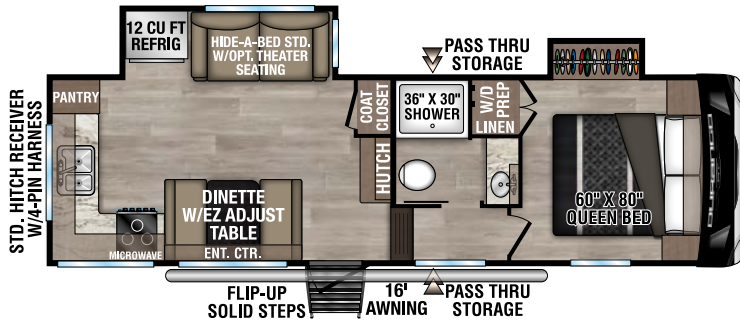

RECREATIONAL VEHICLES

DURANGO HT

LIGHTWEIGHT LUXURY FIFTH WHEELS

NEW

D220RKD UVW - 7,470 | Exterior Length - 26' | Sleeps - 5

NEW

D232MLD UVW - 8,160 | Exterior Length - 29' | Sleeps - 5

D240RKD UVW - 8,720 | Exterior Length - 31' 8" | Sleeps - 5

D256RKT UVW - 9,390 | Exterior Length - 33' 3" | Sleeps - 5

2025 DURANGO HT

D283RLT UVW - 9,320 | Exterior Length - 32'11\"/>

D286BHD UVW - 9,080 | Exterior Length - 33'7\"/>

D290RLT UVW - 9,470 | Exterior Length - 34'5\"/>