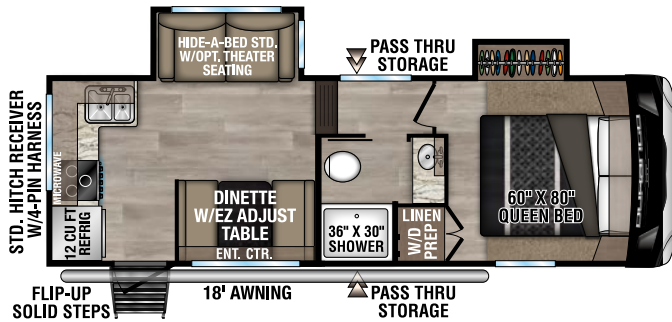

RECREATIONAL VEHICLES

DURANGO HT

LIGHTWEIGHT LUXURY FIFTH WHEELS

NEW

D220RKD UVW - 7,470 | Exterior Length - 26' | Sleeps - 5

NEW

D232MLD UVW - 8,160 | Exterior Length - 29' | Sleeps - 5

D240RKD UVW - 8,720 | Exterior Length - 31' 8" | Sleeps - 5

D256RKT UVW - 9,390 | Exterior Length - 33' 3" | Sleeps - 5

2025 DURANGO HT

D283RLT UVW - 9,320 | Exterior Length - 32'11\"/>

D286BHD UVW - 9,080 | Exterior Length - 33'7\"/>

D290RLT UVW - 9,470 | Exterior Length - 34'5\"/>