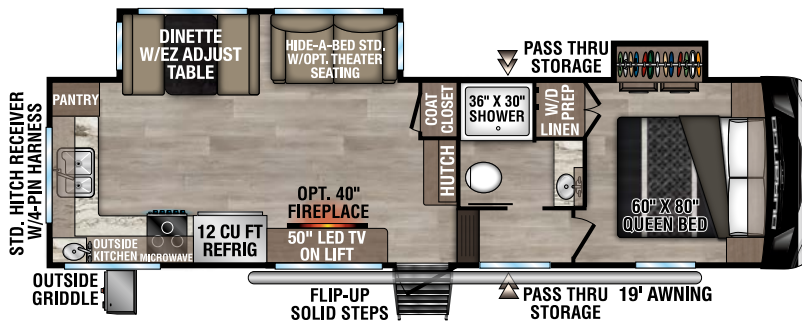

RECREATIONAL VEHICLES

DURANGO HT

LIGHTWEIGHT LUXURY FIFTH WHEELS

NEW

D220RKD UVW - 7,470 | Exterior Length - 26' | Sleeps - 5

NEW

D232MLD UVW - 8,160 | Exterior Length - 29' | Sleeps - 5

D240RKD UVW - 8,720 | Exterior Length - 31' 8" | Sleeps - 5

D256RKT UVW - 9,390 | Exterior Length - 33' 3" | Sleeps - 5

2025 DURANGO HT

D283RLT UVW - 9,320 | Exterior Length - 32'11\"/>

D286BHD UVW - 9,080 | Exterior Length - 33'7\"/>

D290RLT UVW - 9,470 | Exterior Length - 34'5\"/>