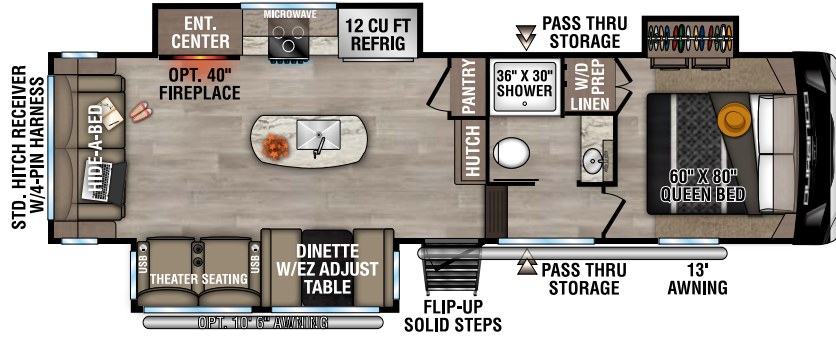

RECREATIONAL VEHICLES

DURANGO HT

LIGHTWEIGHT LUXURY FIFTH WHEELS

NEW

D220RKD UVW - 7,470 | Exterior Length - 26' | Sleeps - 5

NEW

D232MLD UVW - 8,160 | Exterior Length - 29' | Sleeps - 5

D240RKD UVW - 8,720 | Exterior Length - 31' 8" | Sleeps - 5

D256RKT UVW - 9,390 | Exterior Length - 33' 3" | Sleeps - 5

2025 DURANGO HT

D283RLT UVW - 9,320 | Exterior Length - 32'11\"/>

D286BHD UVW - 9,080 | Exterior Length - 33'7\"/>

D290RLT UVW - 9,470 | Exterior Length - 34'5\"/>