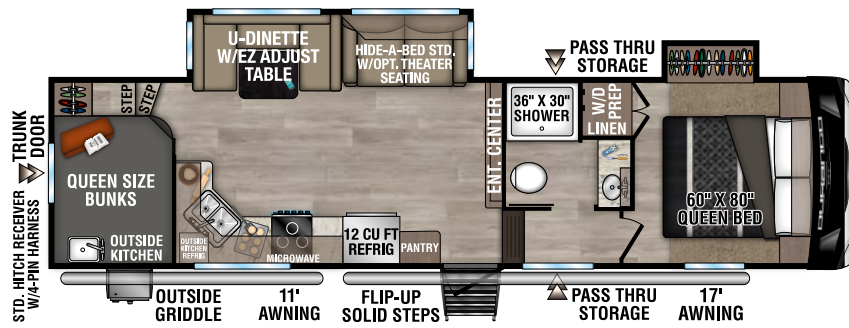

RECREATIONAL VEHICLES

DURANGO HT

LIGHTWEIGHT LUXURY FIFTH WHEELS

NEW

D220RKD UVW - 7,470 | Exterior Length - 26' | Sleeps - 5

NEW

D232MLD UVW - 8,160 | Exterior Length - 29' | Sleeps - 5

D240RKD UVW - 8,720 | Exterior Length - 31' 8" | Sleeps - 5

D256RKT UVW - 9,390 | Exterior Length - 33' 3" | Sleeps - 5

2025 DURANGO HT

D283RLT UVW - 9,320 | Exterior Length - 32'11\"/>

D286BHD UVW - 9,080 | Exterior Length - 33'7\"/>

D290RLT UVW - 9,470 | Exterior Length - 34'5\"/>