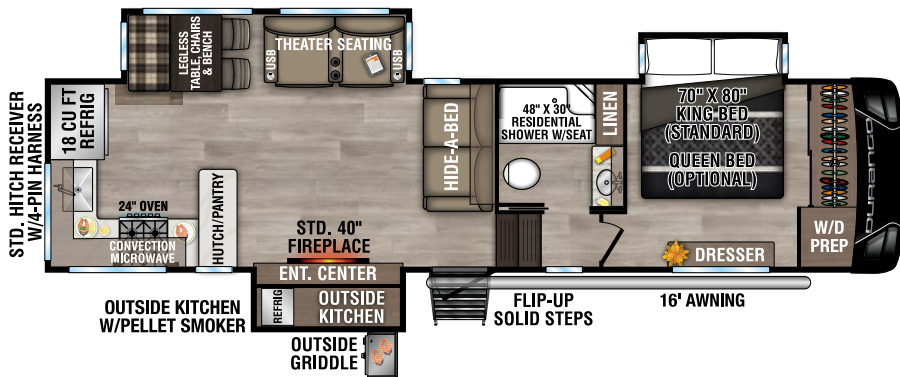

RECREATIONAL
VEHICLES

DURANGO

FULL PROFILE LUXURY FIFTH WHEELS

NEW

D281RKD UVV - 9,990 | Exterior Length - 33' 6" | Sleeps - 4

D301RLT UVV - 10,620 | Exterior Length - 34' 3" | Sleeps - 4

D321RKT UVV - 10,710 | Exterior Length - 34' 10" | Sleeps - 4

D326RLT UVV - 10,970 | Exterior Length - 37' 7" | Sleeps - 6

2025 DURANGO

D333RLT UVW - 10,800 | Exterior Length - 37' 10" | Sleeps - 4

NEW

D341RPT UVW - 11,950 | Exterior Length - 37' 11" | Sleeps - 4

D348BHF UVW - 13,310 | Exterior Length - 42' 2" | Sleeps - 9