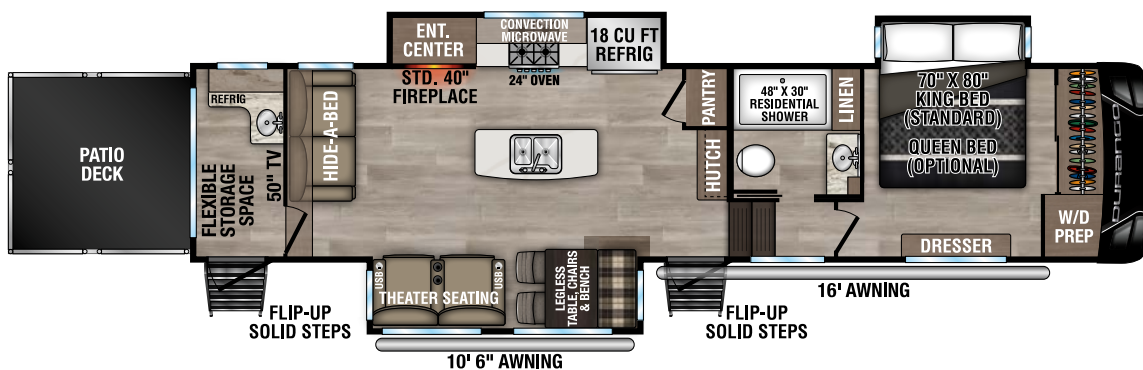

RECREATIONAL
VEHICLES

DURANGO

FULL PROFILE LUXURY FIFTH WHEELS

NEW

D281RKD UVV - 9,990 | Exterior Length - 33' 6" | Sleeps - 4

D301RLT UVV - 10,620 | Exterior Length - 34' 3" | Sleeps - 4

D321RKT UVV - 10,710 | Exterior Length - 34' 10" | Sleeps - 4

D326RLT UVV - 10,970 | Exterior Length - 37' 7" | Sleeps - 6

2025 DURANGO

D333RLT UVW - 10,800 | Exterior Length - 37' 10" | Sleeps - 4

NEW

D341RPT UVW - 11,950 | Exterior Length - 37' 11" | Sleeps - 4

D348BHF UVW - 13,310 | Exterior Length - 42' 2" | Sleeps - 9