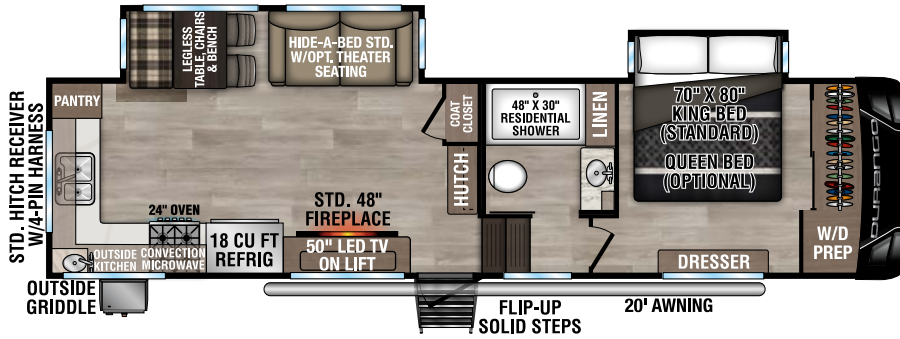

RECREATIONAL
VEHICLES

DURANGO

FULL PROFILE LUXURY FIFTH WHEELS

NEW

D281RKD UVV - 9,990 | Exterior Length - 33' 6" | Sleeps - 4

D301RLT UVV - 10,620 | Exterior Length - 34' 3" | Sleeps - 4

D321RKT UVV - 10,710 | Exterior Length - 34' 10" | Sleeps - 4

D326RLT UVV - 10,970 | Exterior Length - 37' 7" | Sleeps - 6

2025 DURANGO

D333RLT UVW - 10,800 | Exterior Length - 37' 10" | Sleeps - 4

NEW

D341RPT UVW - 11,950 | Exterior Length - 37' 11" | Sleeps - 4

D348BHF UVW - 13,310 | Exterior Length - 42' 2" | Sleeps - 9