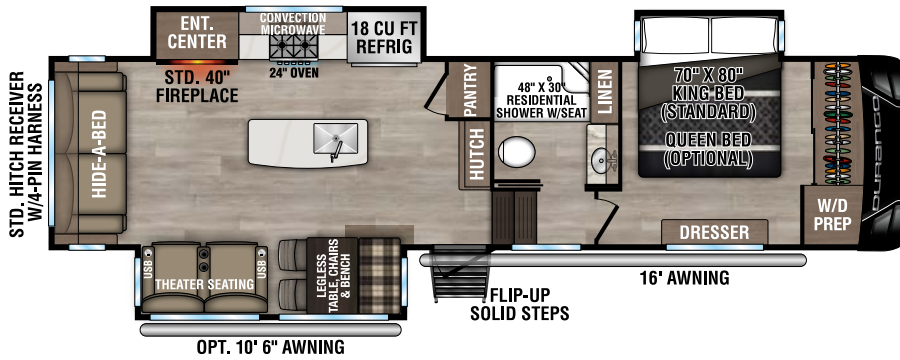

RECREATIONAL
VEHICLES

DURANGO

FULL PROFILE LUXURY FIFTH WHEELS

NEW

D281RKD UVV - 9,990 | Exterior Length - 33' 6" | Sleeps - 4

D301RLT UVV - 10,620 | Exterior Length - 34' 3" | Sleeps - 4

D321RKT UVV - 10,710 | Exterior Length - 34' 10" | Sleeps - 4

D326RLT UVV - 10,970 | Exterior Length - 37' 7" | Sleeps - 6

2025 DURANGO

D333RLT UVW - 10,800 | Exterior Length - 37' 10" | Sleeps - 4

NEW

D341RPT UVW - 11,950 | Exterior Length - 37' 11" | Sleeps - 4

D348BHF UVW - 13,310 | Exterior Length - 42' 2" | Sleeps - 9