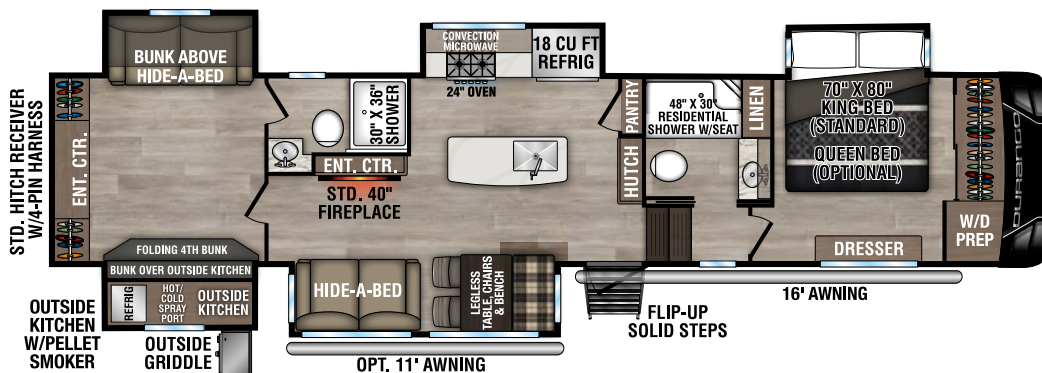

D326RLT UVV - 10,970 | Exterior Length - 37' 7" | Sleeps - 6

2025 DURANGO

D333RLT UVW - 10,800 | Exterior Length - 37' 10" | Sleeps - 4

NEW

D341RPT UVW - 11,950 | Exterior Length - 37' 11" | Sleeps - 4

D348BHF UVW - 13,310 | Exterior Length - 42' 2" | Sleeps - 9