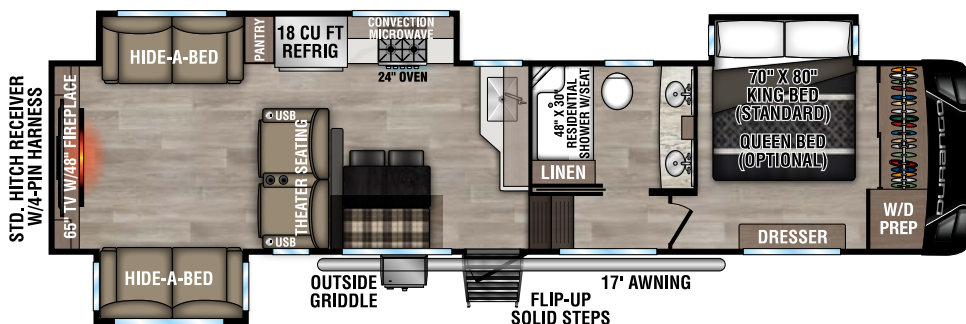

RECREATIONAL
VEHICLES

DURANGO

FULL PROFILE LUXURY FIFTH WHEELS

NEW

D281RKD UVV - 9,990 | Exterior Length - 33' 6" | Sleeps - 4

D301RLT UVV - 10,620 | Exterior Length - 34' 3" | Sleeps - 4

D321RKT UVV - 10,710 | Exterior Length - 34' 10" | Sleeps - 4

D326RLT UVV - 10,970 | Exterior Length - 37' 7" | Sleeps - 6

2025 DURANGO

D333RLT UVW - 10,800 | Exterior Length - 37' 10" | Sleeps - 4

NEW

D341RPT UVW - 11,950 | Exterior Length - 37' 11" | Sleeps - 4

D348BHF UVW - 13,310 | Exterior Length - 42' 2" | Sleeps - 9