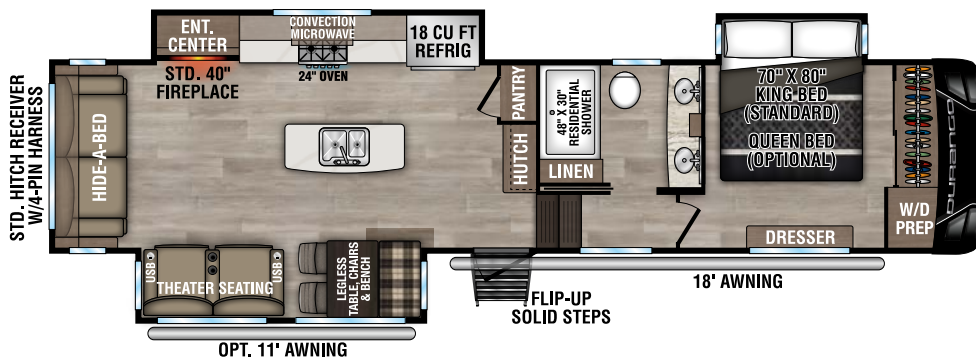

RECREATIONAL
VEHICLES

DURANGO

FULL PROFILE LUXURY FIFTH WHEELS

NEW

D281RKD UVV - 9,990 | Exterior Length - 33' 6" | Sleeps - 4

D301RLT UVV - 10,620 | Exterior Length - 34' 3" | Sleeps - 4

D321RKT UVV - 10,710 | Exterior Length - 34' 10" | Sleeps - 4

D326RLT UVV - 10,970 | Exterior Length - 37' 7" | Sleeps - 6

2025 DURANGO

D333RLT UVW - 10,800 | Exterior Length - 37' 10" | Sleeps - 4

NEW

D341RPT UVW - 11,950 | Exterior Length - 37' 11" | Sleeps - 4

D348BHF UVW - 13,310 | Exterior Length - 42' 2" | Sleeps - 9