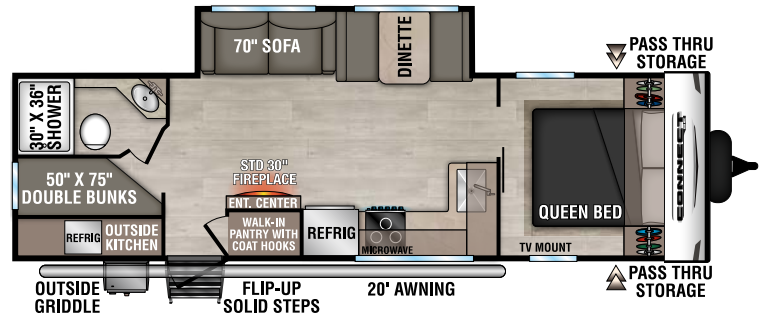

C241RESE UUV - 5,530 | Exterior Length - 29'2" | Sleeps - 5

C251RLSE UUV - 5,710 | Exterior Length - 29'7" | Sleeps - 6

C271BHKSE UUV - 6,170 | Exterior Length - 32'1" | Sleeps - 9

2025 CONNECT SE

NEW

C272RKSE UVW - 6,570 | Exterior Length - 31'11" | Sleeps - 2

NEW

C301BHKSE UVW - 6,780 | Exterior Length - 35' | Sleeps - 8

C312BHKSE UVW - 7,350 | Exterior Length - 36'7" | Sleeps - 9

Connect SE

985 N 900 W SHIPSEWANA, IN 46565

E: KZ@KZ-RV.COM

WWW.KZ-RV.COM

Due to continual research and advances, manufacturer reserves the right to change specifications, design, price and equipment without notice, and assumes no responsibility for any error in this literature. Some items shown are not included as standard or optional equipment. ©2024 K. Z., Inc., a subsidiary of THOR Industries, Inc. | 10/21/24 | 5M