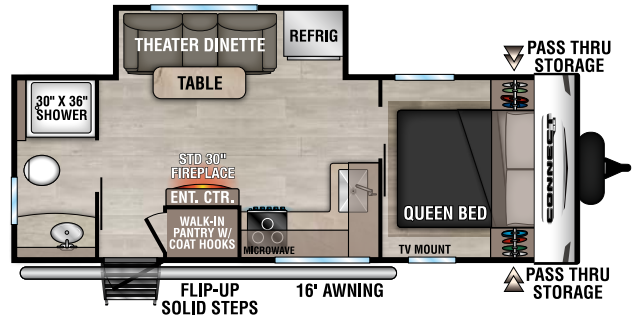

C221RBSE UUV - 5,440 | Exterior Length - 27' | Sleeps - 3