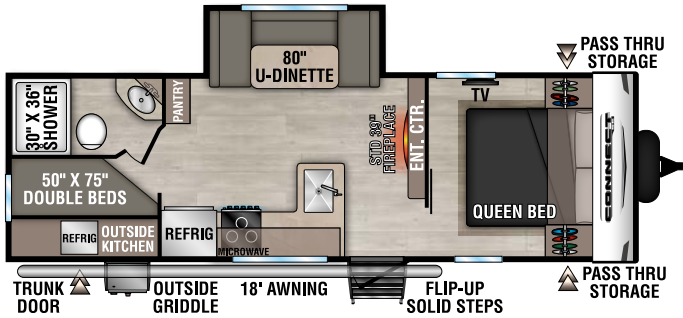

RECREATIONAL
VEHICLES

CONNECT SE

ULTRA LIGHTWEIGHT TRAVEL TRAILERS

C211MKSE UUV - 5,170 | Exterior Length - 26'1" | Sleeps - 4

C221RBSE UUV - 5,440 | Exterior Length - 27' | Sleeps - 3

C241BHKSE UUV - 5,550 | Exterior Length - 29'1" | Sleeps - 8

C241RESE UUV - 5,530 | Exterior Length - 29'2" | Sleeps - 5

C251RLSE UUV - 5,710 | Exterior Length - 29'7" | Sleeps - 6

C271BHKSE UUV - 6,170 | Exterior Length - 32'1" | Sleeps - 9

2025 CONNECT SE

NEW

C272RKSE UVW - 6,570 | Exterior Length - 31'11" | Sleeps - 2

NEW

C301BHKSE UVW - 6,780 | Exterior Length - 35' | Sleeps - 8

C312BHKSE UVW - 7,350 | Exterior Length - 36'7" | Sleeps - 9

Connect SE

985 N 900 W SHIPSEWANA, IN 46565

E: KZ@KZ-RV.COM

WWW.KZ-RV.COM

Due to continual research and advances, manufacturer reserves the right to change specifications, design, price and equipment without notice, and assumes no responsibility for any error in this literature. Some items shown are not included as standard or optional equipment. ©2024 K. Z., Inc., a subsidiary of THOR Industries, Inc. | 10/21/24 | 5M