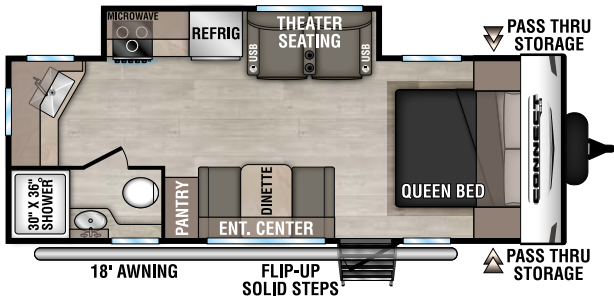

RECREATIONAL
VEHICLES

CONNECT SE

ULTRA LIGHTWEIGHT TRAVEL TRAILERS

C211MKSE UUV - 5,170 | Exterior Length - 26'1" | Sleeps - 4