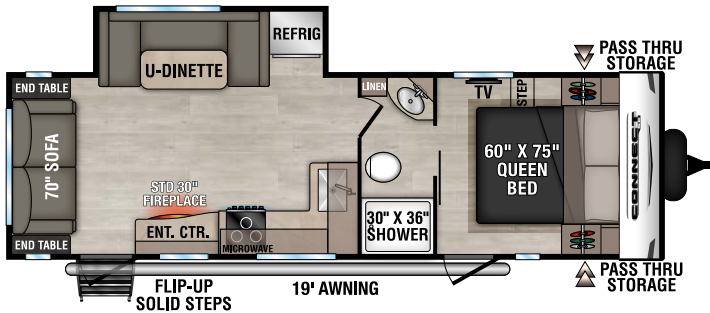

C241RESE UUV - 5,530 | Exterior Length - 29'2" | Sleeps - 5

C251RLSE UUV - 5,710 | Exterior Length - 29'7" | Sleeps - 6

C271BHKSE UUV - 6,170 | Exterior Length - 32'1" | Sleeps - 9

2025 CONNECT SE

NEW

C272RKSE UVW - 6,570 | Exterior Length - 31'11" | Sleeps - 2

NEW

C301BHKSE UVW - 6,780 | Exterior Length - 35' | Sleeps - 8

C312BHKSE UVW - 7,350 | Exterior Length - 36'7" | Sleeps - 9

Connect SE

985 N 900 W SHIPSEWANA, IN 46565

E: KZ@KZ-RV.COM

WWW.KZ-RV.COM

Due to continual research and advances, manufacturer reserves the right to change specifications, design, price and equipment without notice, and assumes no responsibility for any error in this literature. Some items shown are not included as standard or optional equipment. ©2024 K. Z., Inc., a subsidiary of THOR Industries, Inc. | 10/21/24 | 5M