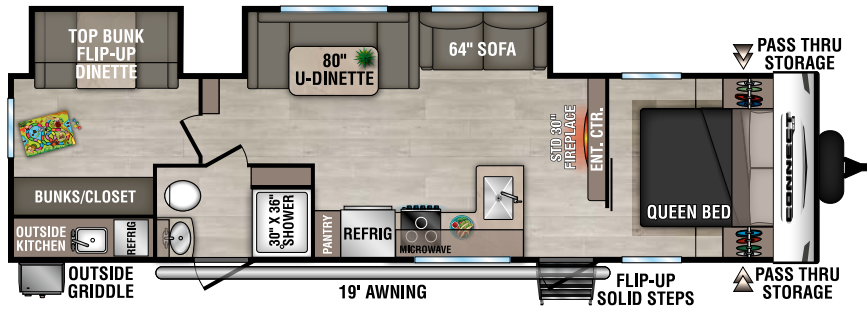

C241RESE UUV - 5,530 | Exterior Length - 29'2" | Sleeps - 5

C251RLSE UUV - 5,710 | Exterior Length - 29'7" | Sleeps - 6

C271BHKSE UUV - 6,170 | Exterior Length - 32'1" | Sleeps - 9

2025 CONNECT SE

NEW

C272RKSE UVW - 6,570 | Exterior Length - 31'11" | Sleeps - 2

NEW

C301BHKSE UVW - 6,780 | Exterior Length - 35' | Sleeps - 8

C312BHKSE UVW - 7,350 | Exterior Length - 36'7" | Sleeps - 9

Connect SE

985 N 900 W SHIPSEWANA, IN 46565

E: KZ@KZ-RV.COM

WWW.KZ-RV.COM

Due to continual research and advances, manufacturer reserves the right to change specifications, design, price and equipment without notice, and assumes no responsibility for any error in this literature. Some items shown are not included as standard or optional equipment. ©2024 K. Z., Inc., a subsidiary of THOR Industries, Inc. | 10/21/24 | 5M