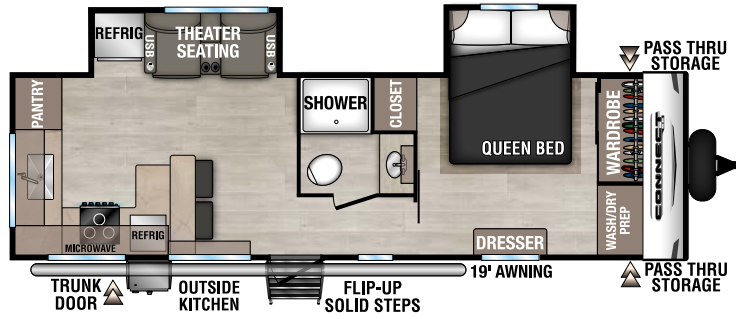

C241RESE UUV - 5,530 | Exterior Length - 29'2" | Sleeps - 5

C251RLSE UUV - 5,710 | Exterior Length - 29'7" | Sleeps - 6

C271BHKSE UUV - 6,170 | Exterior Length - 32'1" | Sleeps - 9

2025 CONNECT SE

NEW

C272RKSE UVW - 6,570 | Exterior Length - 31'11" | Sleeps - 2

NEW

C301BHKSE UVW - 6,780 | Exterior Length - 35' | Sleeps - 8

C312BHKSE UVW - 7,350 | Exterior Length - 36'7" | Sleeps - 9

Connect SE

985 N 900 W SHIPSEWANA, IN 46565

E: KZ@KZ-RV.COM

WWW.KZ-RV.COM

Due to continual research and advances, manufacturer reserves the right to change specifications, design, price and equipment without notice, and assumes no responsibility for any error in this literature. Some items shown are not included as standard or optional equipment. ©2024 K. Z., Inc., a subsidiary of THOR Industries, Inc. | 10/21/24 | 5M