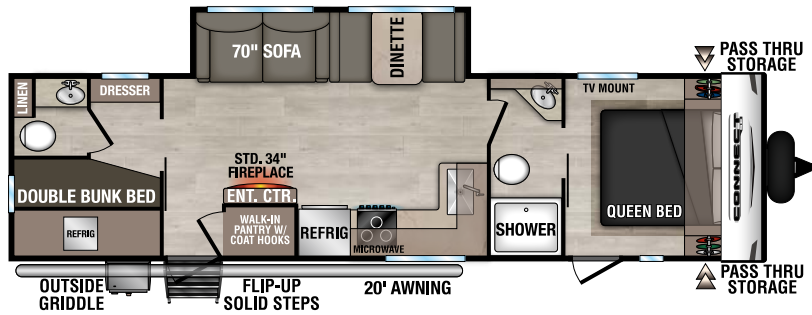

C241RESE UUV - 5,530 | Exterior Length - 29'2" | Sleeps - 5

C251RLSE UUV - 5,710 | Exterior Length - 29'7" | Sleeps - 6

C271BHKSE UUV - 6,170 | Exterior Length - 32'1" | Sleeps - 9

2025 CONNECT SE

NEW

C272RKSE UVW - 6,570 | Exterior Length - 31'11" | Sleeps - 2

NEW

C301BHKSE UVW - 6,780 | Exterior Length - 35' | Sleeps - 8

C312BHKSE UVW - 7,350 | Exterior Length - 36'7" | Sleeps - 9

Connect SE

985 N 900 W SHIPSEWANA, IN 46565

E: KZ@KZ-RV.COM

WWW.KZ-RV.COM

Due to continual research and advances, manufacturer reserves the right to change specifications, design, price and equipment without notice, and assumes no responsibility for any error in this literature. Some items shown are not included as standard or optional equipment. ©2024 K. Z., Inc., a subsidiary of THOR Industries, Inc. | 10/21/24 | 5M