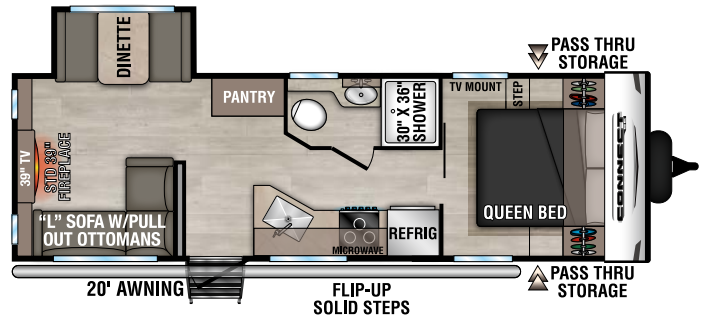

C241RESE UUV - 5,530 | Exterior Length - 29'2" | Sleeps - 5

C251RLSE UUV - 5,710 | Exterior Length - 29'7" | Sleeps - 6

C271BHKSE UUV - 6,170 | Exterior Length - 32'1" | Sleeps - 9

2025 CONNECT SE

NEW

C272RKSE UVW - 6,570 | Exterior Length - 31'11" | Sleeps - 2

NEW

C301BHKSE UVW - 6,780 | Exterior Length - 35' | Sleeps - 8

C312BHKSE UVW - 7,350 | Exterior Length - 36'7" | Sleeps - 9

Connect SE

985 N 900 W SHIPSEWANA, IN 46565

E: KZ@KZ-RV.COM

WWW.KZ-RV.COM

Due to continual research and advances, manufacturer reserves the right to change specifications, design, price and equipment without notice, and assumes no responsibility for any error in this literature. Some items shown are not included as standard or optional equipment. ©2024 K. Z., Inc., a subsidiary of THOR Industries, Inc. | 10/21/24 | 5M