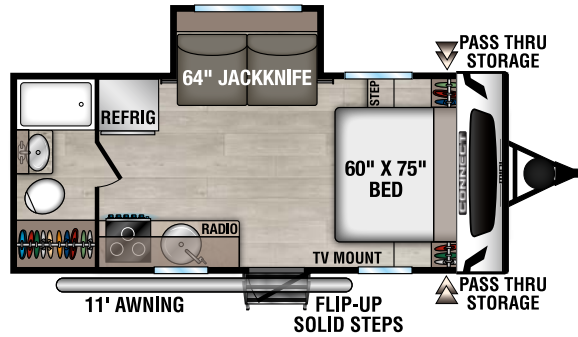

CM181RB U VW - 3,930 | Exterior Length - 22'1" | Sleeps - 4