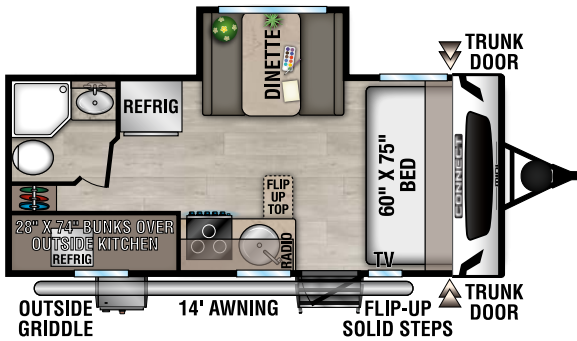

RECREATIONAL VEHICLES

CONNECT

mini

ULTRA LIGHTWEIGHT TRAVEL TRAILERS

CM181FKK UVW - 4,210 | Exterior Length - 22'1" | Sleeps - 4

CM181RB UVW - 3,930 | Exterior Length - 22'1" | Sleeps - 4

CM191BHK UVW - 4,080 | Exterior Length - 22'1" | Sleeps - 5

NEW CM231BH UVW - 4,600 | Exterior Length - 27'4" | Sleeps - 6

Connect Mini

985 N 900 W SHIPSEWANA, IN 46565

E: KZ@KZ-RV.COM

WWW.KZ-RV.COM

Due to continual research and advances, manufacturer reserves the right to change specifications, design, price and equipment without notice, and assumes no responsibility for any error in this literature. Some items shown are not included as standard or optional equipment. ©2024 K. Z., Inc., a subsidiary of THOR Industries, Inc. | 12/11/24 | 5M