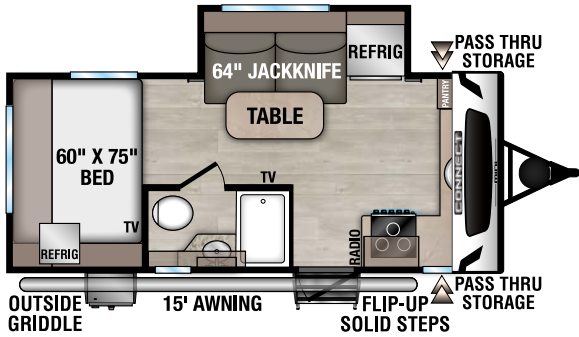

RECREATIONAL VEHICLES

CONNECT

mini

ULTRA LIGHTWEIGHT TRAVEL TRAILERS

CM181FKK U VW - 4,210 | Exterior Length - 22'1" | Sleeps - 4