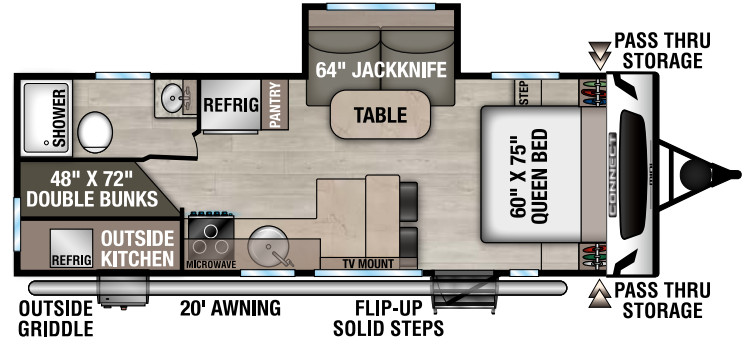

RECREATIONAL VEHICLES

CONNECT

mini

ULTRA LIGHTWEIGHT TRAVEL TRAILERS

CM181FKK UVW - 4,210 | Exterior Length - 22'1" | Sleeps - 4

CM181RB UVW - 3,930 | Exterior Length - 22'1" | Sleeps - 4

CM191BHK UVW - 4,080 | Exterior Length - 22'1" | Sleeps - 5

NEW CM231BH UVW - 4,600 | Exterior Length - 27'4" | Sleeps - 6

Connect Mini

985 N 900 W SHIPSEWANA, IN 46565

E: KZ@KZ-RV.COM

WWW.KZ-RV.COM

Due to continual research and advances, manufacturer reserves the right to change specifications, design, price and equipment without notice, and assumes no responsibility for any error in this literature. Some items shown are not included as standard or optional equipment. ©2024 K. Z., Inc., a subsidiary of THOR Industries, Inc. | 12/11/24 | 5M