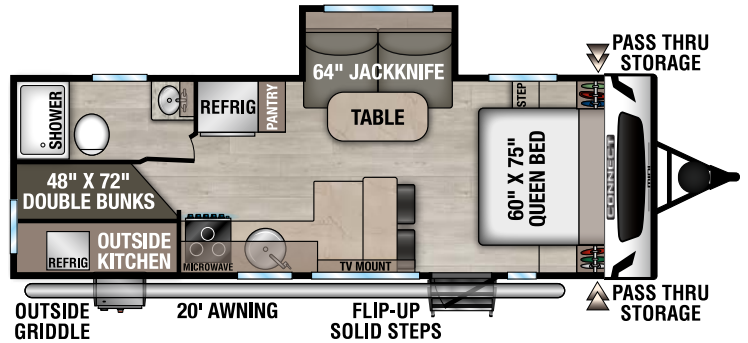

## mini

### ULTRA LIGHTWEIGHT TRAVEL TRAILERS

CM181FKK U VW - 4,210 | Exterior Length - 22'1" | Sleeps - 4

CM181RB U VW - 3,930 | Exterior Length - 22'1" | Sleeps - 4

CM191BHK U VW - 4,080 | Exterior Length - 22'1" | Sleeps - 5

**NEW**  
CM231BH U VW - 4,600 | Exterior Length - 27'4" | Sleeps - 6

985 N 900 W SHIPSEWANA, IN 46565

E: KZ@KZ-RV.COM

WWW.KZ-RV.COM

Due to continual research and advances, manufacturer reserves the right to change specifications, design, price and equipment without notice, and assumes no responsibility for any error in this literature. Some items shown are not included as standard or optional equipment. ©2024 K. Z., Inc., a subsidiary of THOR Industries, Inc. | 10/21/24 | 5M