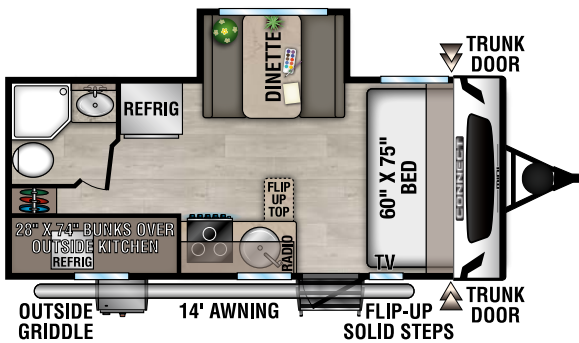

## mini

### ULTRA LIGHTWEIGHT TRAVEL TRAILERS

CM181FKK U VW - 4,210 | Exterior Length - 22'1" | Sleeps - 4

CM181RB U VW - 3,930 | Exterior Length - 22'1" | Sleeps - 4

CM191BHK U VW - 4,080 | Exterior Length - 22'1" | Sleeps - 5

**NEW**  
CM231BH U VW - 4,600 | Exterior Length - 27'4" | Sleeps - 6

985 N 900 W SHIPSEWANA, IN 46565

E: KZ@KZ-RV.COM

WWW.KZ-RV.COM

Due to continual research and advances, manufacturer reserves the right to change specifications, design, price and equipment without notice, and assumes no responsibility for any error in this literature. Some items shown are not included as standard or optional equipment. ©2024 K. Z., Inc., a subsidiary of THOR Industries, Inc. | 10/21/24 | 5M