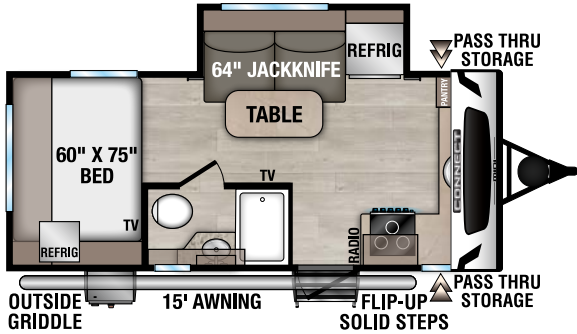

RECREATIONAL VEHICLES

CONNECT

mini

ULTRA LIGHTWEIGHT TRAVEL TRAILERS

CM181FKK UVW - 4,210 | Exterior Length - 22'1" | Sleeps - 4

CM181RB UVW - 3,930 | Exterior Length - 22'1" | Sleeps - 4

CM191BHK UVW - 4,080 | Exterior Length - 22'1" | Sleeps - 5

NEW CM231BH UVW - 4,600 | Exterior Length - 27'4" | Sleeps - 6

Connect Mini

985 N 900 W SHIPSEWANA, IN 46565

E: KZ@KZ-RV.COM

WWW.KZ-RV.COM

Due to continual research and advances, manufacturer reserves the right to change specifications, design, price and equipment without notice, and assumes no responsibility for any error in this literature. Some items shown are not included as standard or optional equipment. ©2024 K. Z., Inc., a subsidiary of THOR Industries, Inc. | 12/11/24 | 5M