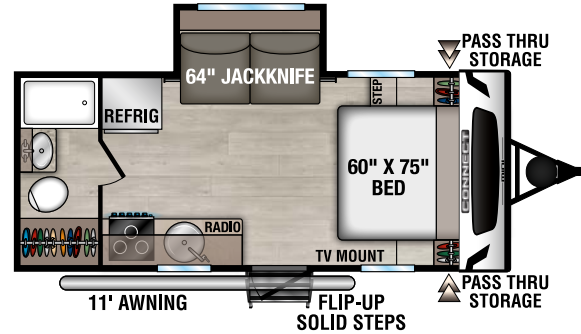

RECREATIONAL VEHICLES

CONNECT

mini

ULTRA LIGHTWEIGHT TRAVEL TRAILERS

CM181FKK UVW - 4,210 | Exterior Length - 22'1" | Sleeps - 4

CM181RB UVW - 3,930 | Exterior Length - 22'1" | Sleeps - 4

CM191BHK UVW - 4,080 | Exterior Length - 22'1" | Sleeps - 5

NEW CM231BH UVW - 4,600 | Exterior Length - 27'4" | Sleeps - 6

Connect Mini

985 N 900 W SHIPSEWANA, IN 46565

E: KZ@KZ-RV.COM

WWW.KZ-RV.COM

Due to continual research and advances, manufacturer reserves the right to change specifications, design, price and equipment without notice, and assumes no responsibility for any error in this literature. Some items shown are not included as standard or optional equipment. ©2024 K. Z., Inc., a subsidiary of THOR Industries, Inc. | 12/11/24 | 5M