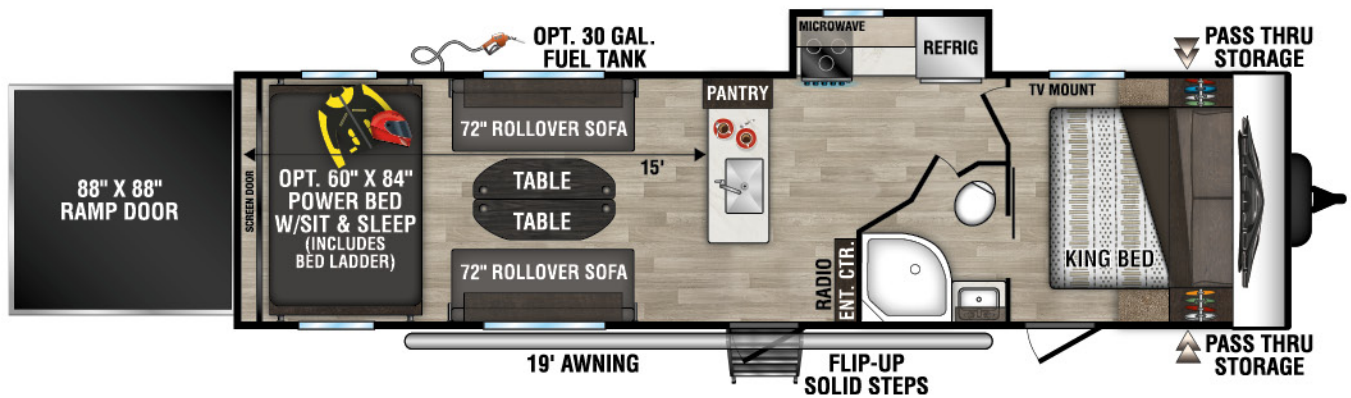

## 2024 SPORTSTER TRAVEL TRAILER TOY HAULERS

270THR UUV - 6,840 | Exterior Length - 30' 8" | Sleeps - 4

301THR UUV - 8,220 | Exterior Length - 35' 10" | Sleeps - 8

# 2024 SPORTSTER FIFTH WHEEL TOY HAULERS

280TH UYW - 8,310 | Exterior Length - 32' 6" | Sleeps - 7

331TH13 UYW - 9,800 | Exterior Length - 38' 6" | Sleeps - 8

353TH13 UYW - 11,070 | Exterior Length - 40' 6" | Sleeps - 6