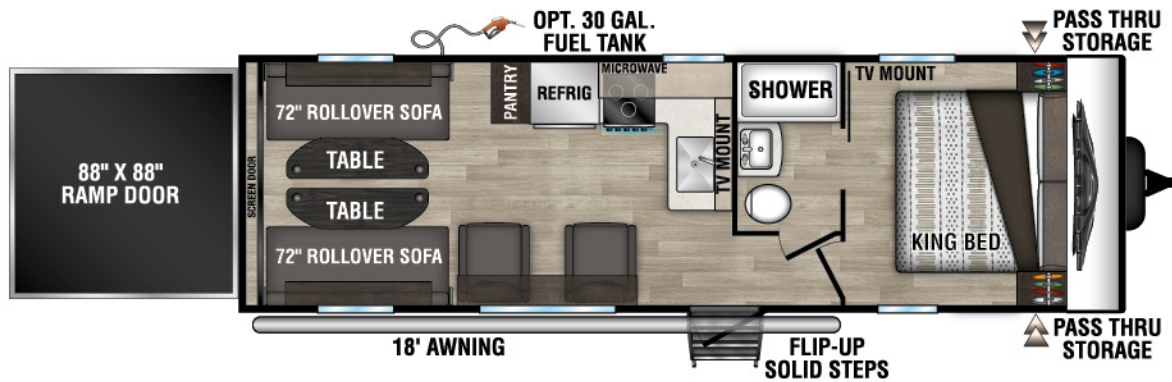

## 2024 SPORTSTER TRAVEL TRAILER TOY HAULERS

270THR UUV - 6,840 | Exterior Length - 30' 8" | Sleeps - 4

301THR UUV - 8,220 | Exterior Length - 35' 10" | Sleeps - 8

# 2024 SPORTSTER FIFTH WHEEL TOY HAULERS

280TH UYW - 8,310 | Exterior Length - 32' 6" | Sleeps - 7

331TH13 UYW - 9,800 | Exterior Length - 38' 6" | Sleeps - 8

353TH13 UYW - 11,070 | Exterior Length - 40' 6" | Sleeps - 6