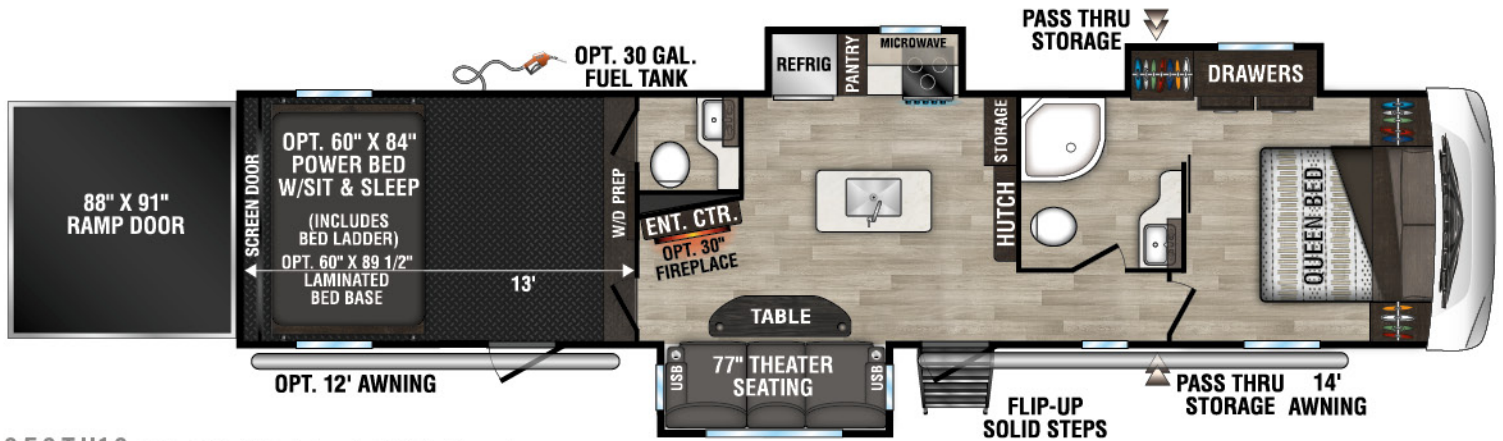

353TH13 UYW - 11,070 | Exterior Length - 40' 6" | Sleeps - 6

Sportster

985 N 900 W SHIPSEWANA, IN 46565

E: KZ@KZ-RV.COM

WWW.KZ-RV.COM

Due to continual research and advances, manufacturer reserves the right to change specifications, design, price and equipment without notice, and assumes no responsibility for any error in this literature. Some items shown are not included as standard or optional equipment. ©2023KZ | 08/25/23 | 1.5M

Dealer: