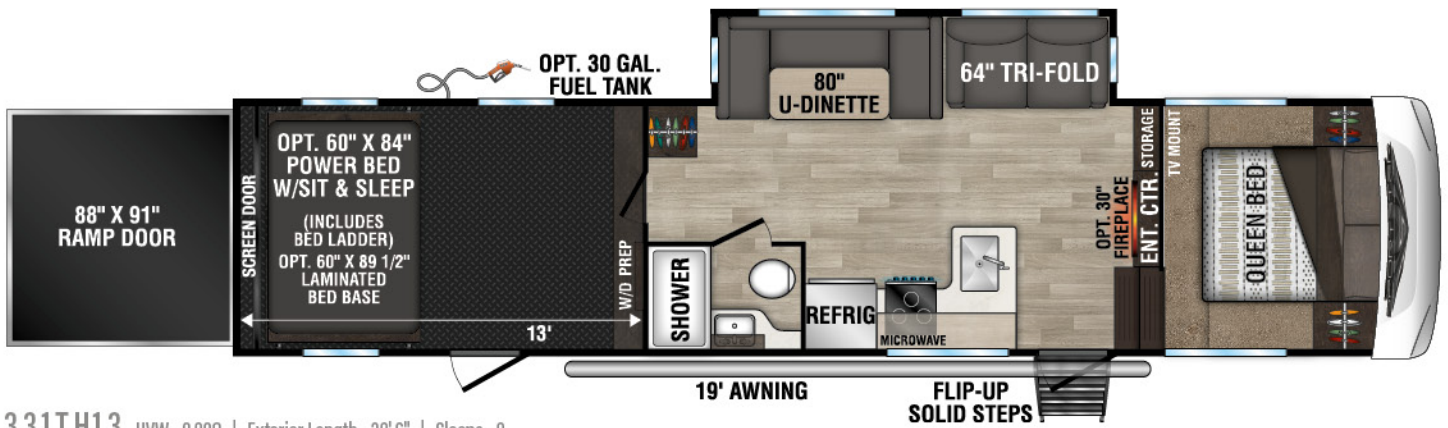

# 2024 SPORTSTER FIFTH WHEEL TOY HAULERS

280TH UYW - 8,310 | Exterior Length - 32' 6" | Sleeps - 7

331TH13 UYW - 9,800 | Exterior Length - 38' 6" | Sleeps - 8

353TH13 UYW - 11,070 | Exterior Length - 40' 6" | Sleeps - 6