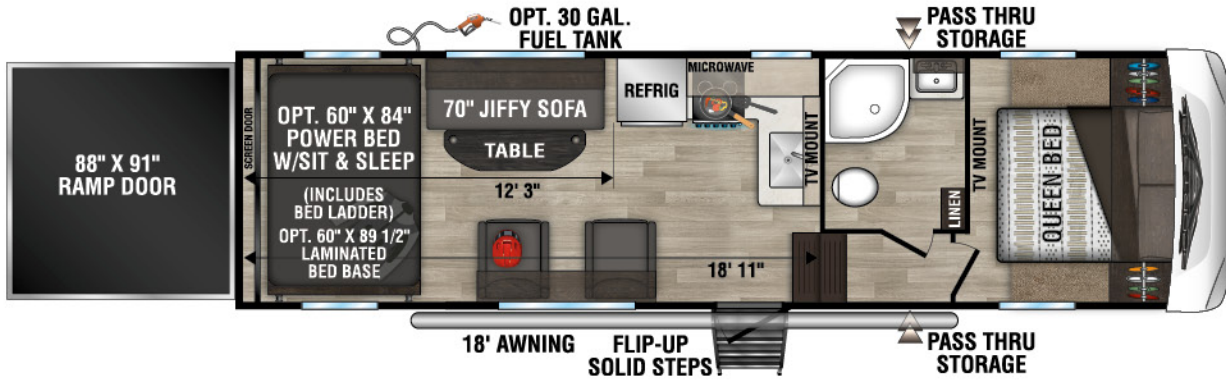

2024 SPORTSTER FIFTH WHEEL TOY HAULERS

280TH UYW - 8,310 | Exterior Length - 32' 6" | Sleeps - 7