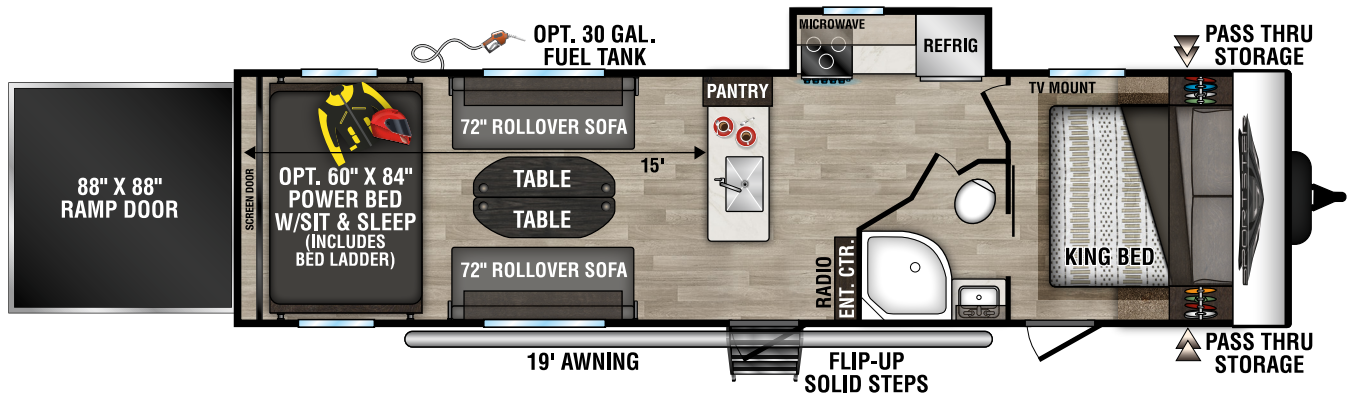

## 2024 SPORTSTER TRAVEL TRAILER TOY HAULERS

270THR UVW - 6,840 | Exterior Length - 30' 8" | Sleeps - 4

301THR UVW - 8,220 | Exterior Length - 35' 10" | Sleeps - 8

# 2024 SPORTSTER FIFTH WHEEL TOY HAULERS

280TH UVW - 8,310 | Exterior Length - 32' 6" | Sleeps - 7

331TH13 UVW - 9,800 | Exterior Length - 38' 6" | Sleeps - 8

353TH13 UVW - 11,070 | Exterior Length - 40' 6" | Sleeps - 6