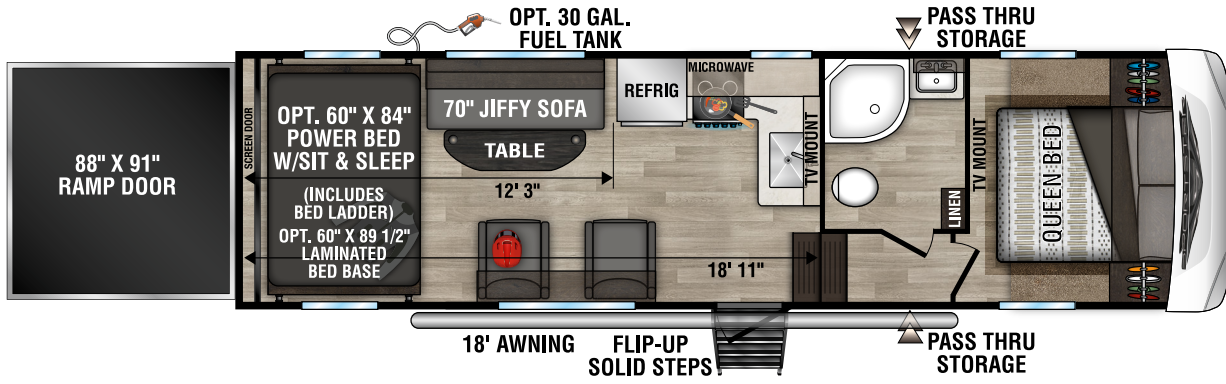

# 2024 SPORTSTER FIFTH WHEEL TOY HAULERS

280TH UVW - 8,310 | Exterior Length - 32' 6" | Sleeps - 7

331TH13 UVW - 9,800 | Exterior Length - 38' 6" | Sleeps - 8

353TH13 UVW - 11,070 | Exterior Length - 40' 6" | Sleeps - 6