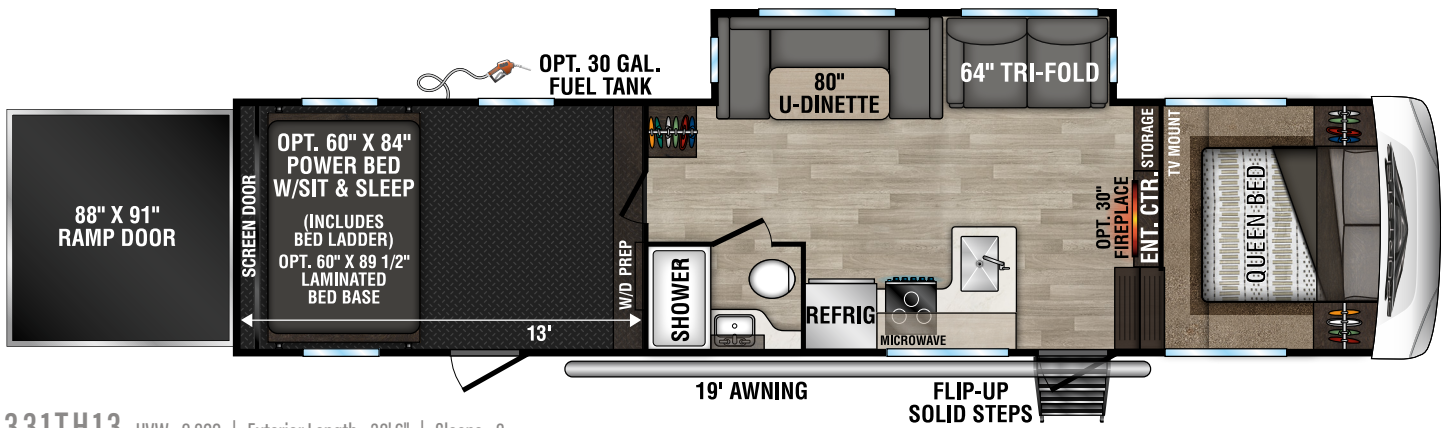

# 2024 SPORTSTER FIFTH WHEEL TOY HAULERS

280TH UVW - 8,310 | Exterior Length - 32' 6" | Sleeps - 7

331TH13 UVW - 9,800 | Exterior Length - 38' 6" | Sleeps - 8

353TH13 UVW - 11,070 | Exterior Length - 40' 6" | Sleeps - 6