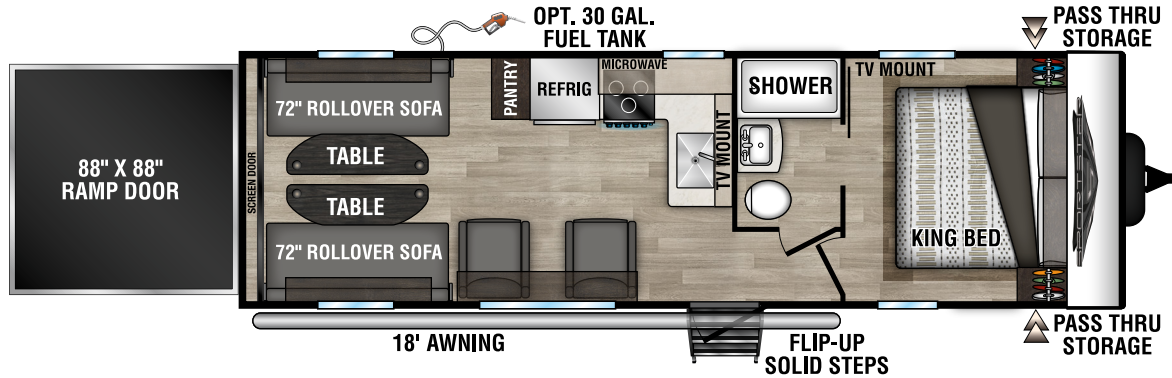

## 2024 SPORTSTER TRAVEL TRAILER TOY HAULERS

270THR UVW - 6,840 | Exterior Length - 30' 8" | Sleeps - 4

301THR UVW - 8,220 | Exterior Length - 35' 10" | Sleeps - 8

# 2024 SPORTSTER FIFTH WHEEL TOY HAULERS

280TH UVW - 8,310 | Exterior Length - 32' 6" | Sleeps - 7

331TH13 UVW - 9,800 | Exterior Length - 38' 6" | Sleeps - 8

353TH13 UVW - 11,070 | Exterior Length - 40' 6" | Sleeps - 6