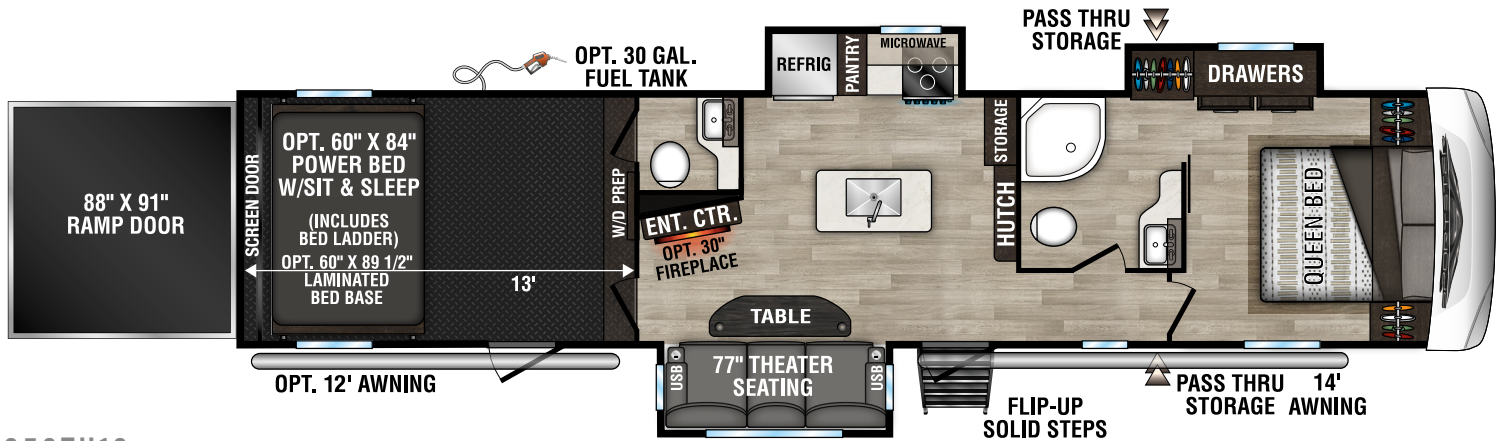

# 2024 SPORTSTER FIFTH WHEEL TOY HAULERS

280TH UVW - 8,310 | Exterior Length - 32' 6" | Sleeps - 7

331TH13 UVW - 9,800 | Exterior Length - 38' 6" | Sleeps - 8

353TH13 UVW - 11,070 | Exterior Length - 40' 6" | Sleeps - 6