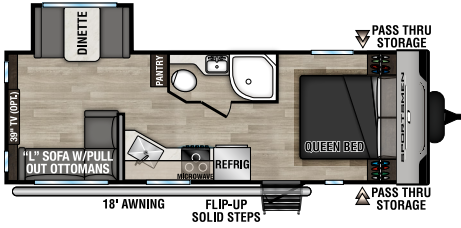

221RESE

UWV - 5,210 | Exterior Length - 27' 2" | Sleeps - 6