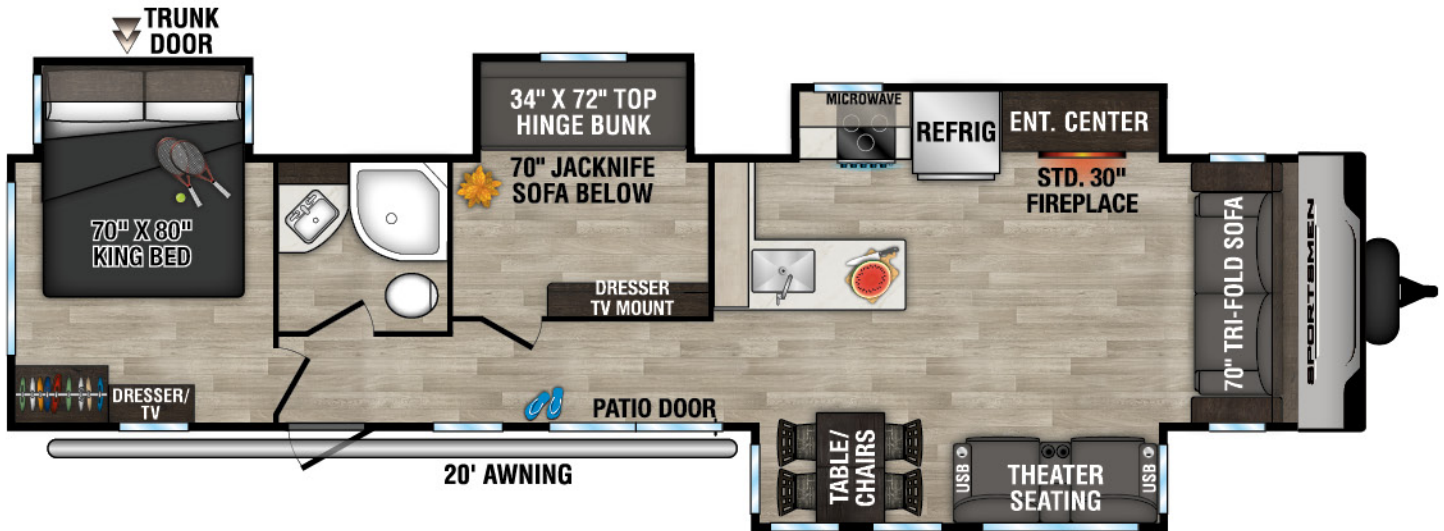

2024 SPORTSMEN DESTINATION TRAILERS

Sportsmen Destination

KZ RECREATIONAL VEHICLES

985 N 900 W SHIPSEWANA, IN 46565

E: KZ@KZ-RV.COM

WWW.KZ-RV.COM

Due to continual research and advances, manufacturer reserves the right to change specifications, design, price and equipment without notice, and assumes no responsibility for any error in this literature. Some items shown are not included as standard or optional equipment. ©2023KZ | 08/25/23 | 1.5M

Dealer: