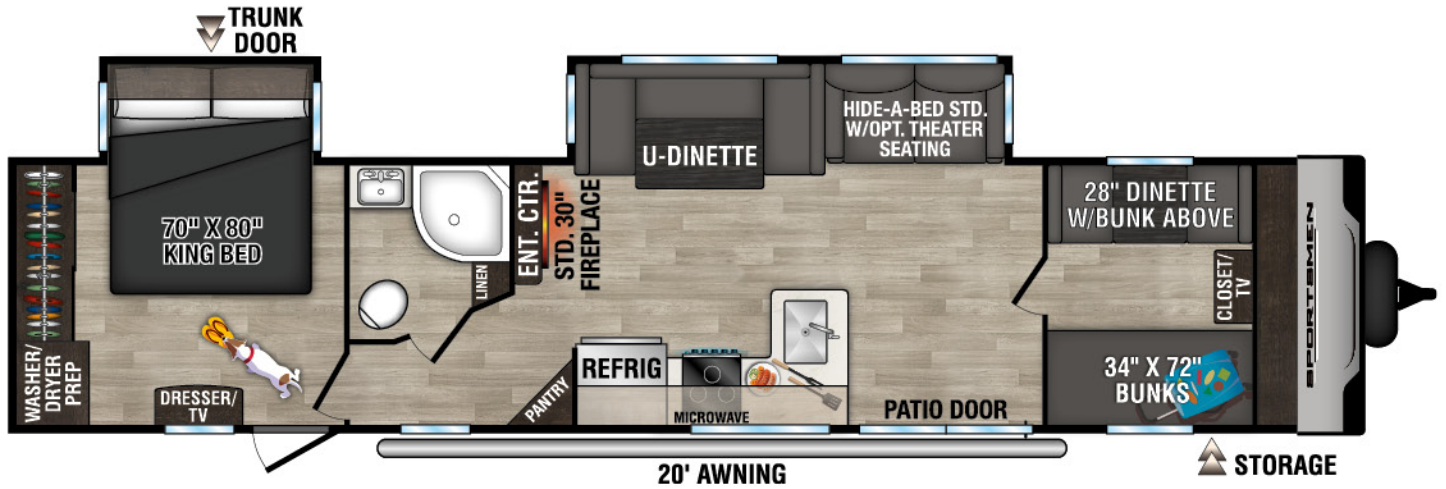

# SPORTSMEN

DESTINATION TRAILERS

362BH UWW - 8,400 | Exterior Length - 40' 9" | Sleeps - 10

362DB UWW - 8,460 | Exterior Length - 40' 9" | Sleeps - 6