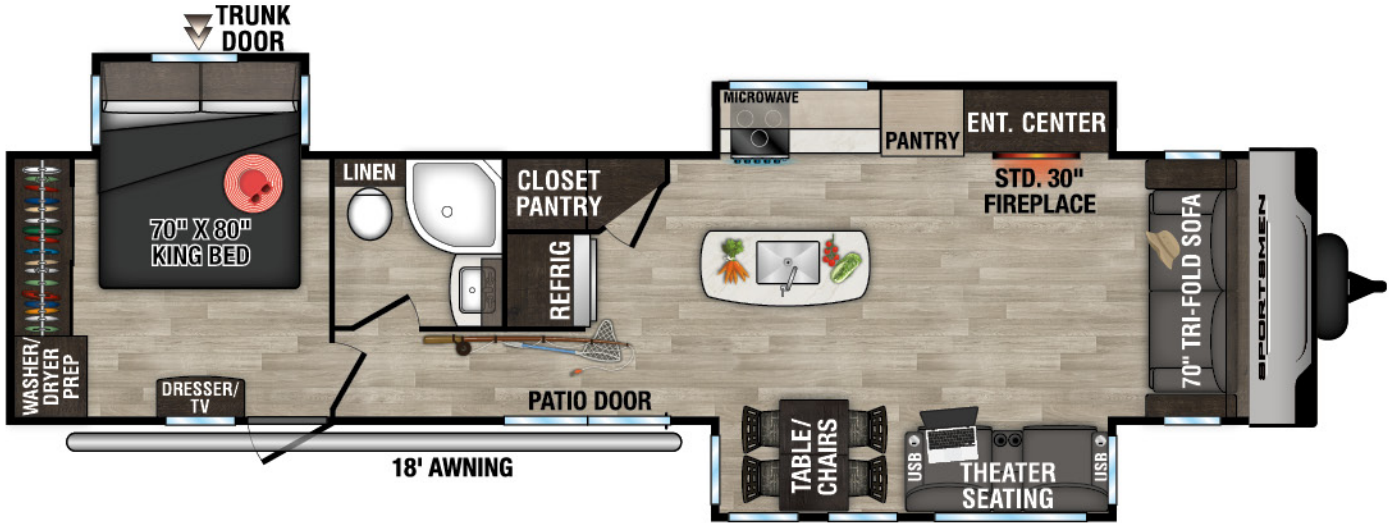

2024 SPORTSMEN DESTINATION TRAILERS

Sportsmen Destination

KZ RECREATIONAL VEHICLES

985 N 900 W SHIPSEWANA, IN 46565

E: KZ@KZ-RV.COM

WWW.KZ-RV.COM

Due to continual research and advances, manufacturer reserves the right to change specifications, design, price and equipment without notice, and assumes no responsibility for any error in this literature. Some items shown are not included as standard or optional equipment. ©2023KZ | 08/25/23 | 1.5M

Dealer: