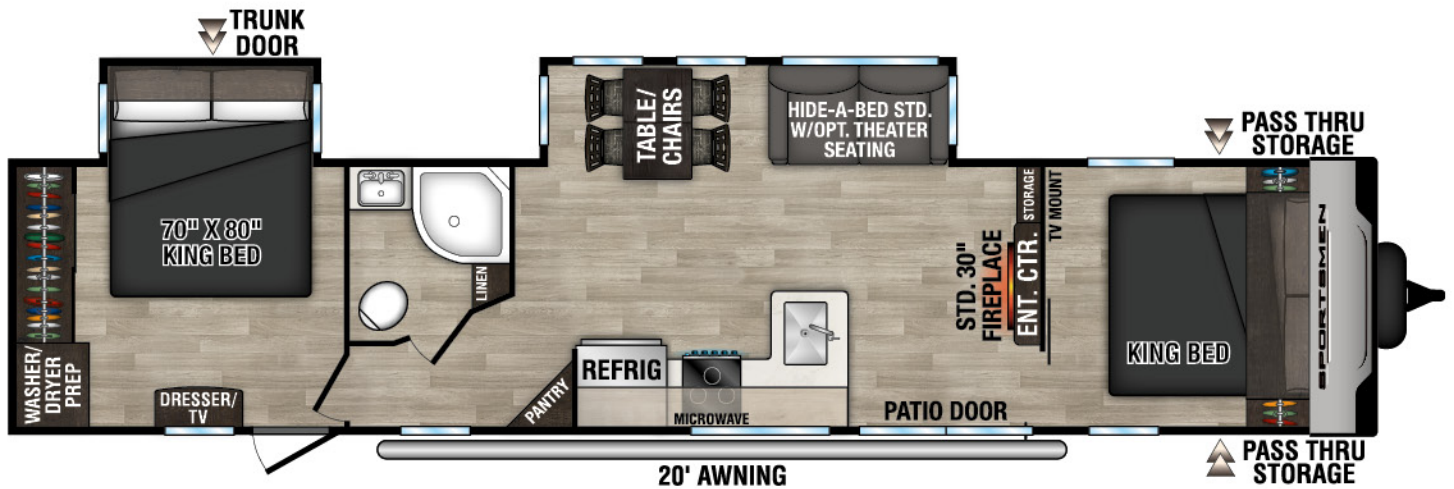

# SPORTSMEN

DESTINATION TRAILERS

362BH UWW - 8,400 | Exterior Length - 40' 9" | Sleeps - 10

362DB UWW - 8,460 | Exterior Length - 40' 9" | Sleeps - 6