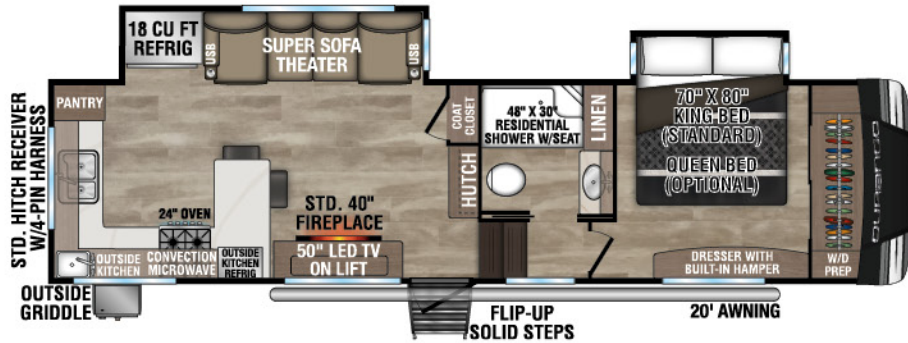

RECREATIONAL
VEHICLES

DURANGO

FULL PROFILE LUXURY FIFTH WHEELS

NEW

D280RKD UVW - 9,960 | Exterior Length - 32' 11" | Sleeps - 3

D301RLT UVW - 10,620 | Exterior Length - 34' 3" | Sleeps - 4

D311BHD UVW - 10,460 | Exterior Length - 36' 11" | Sleeps - 9

D321RKT UVW - 10,710 | Exterior Length - 34' 10" | Sleeps - 4

2024 DURANGO

D326RLT UUV-10,970 | Exterior Length - 37'7\"/>

D333RLT UUV-10,800 | Exterior Length - 37'10\"/>

D348BHF UUV-13,310 | Exterior Length - 42'2\"/>

D349DBF UUV-12,310 | Exterior Length - 42'4\"/>

Durango