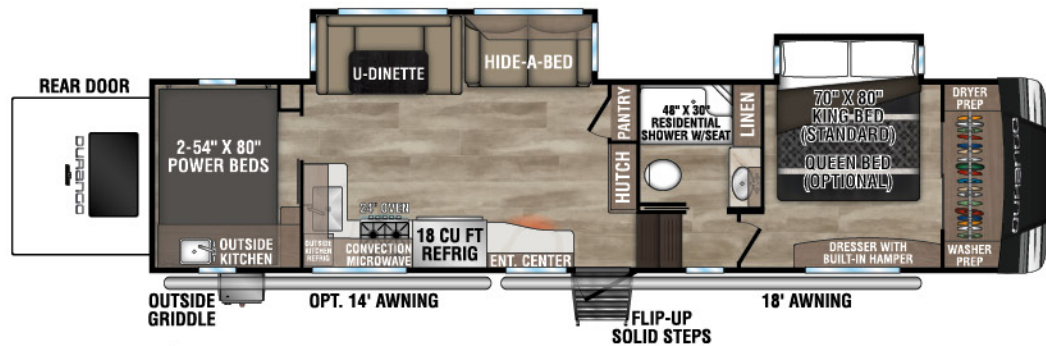

RECREATIONAL
VEHICLES

DURANGO

FULL PROFILE LUXURY FIFTH WHEELS

NEW

D280RKD UVW - 9,960 | Exterior Length - 32' 11" | Sleeps - 3

D301RLT UVW - 10,620 | Exterior Length - 34' 3" | Sleeps - 4

D311BHD UVW - 10,460 | Exterior Length - 36' 11" | Sleeps - 9

D321RKT UVW - 10,710 | Exterior Length - 34' 10" | Sleeps - 4

2024 DURANGO

D326RLT UUV-10,970 | Exterior Length - 37'7\"/>

D333RLT UUV-10,800 | Exterior Length - 37'10\"/>

D348BHF UUV-13,310 | Exterior Length - 42'2\"/>

D349DBF UUV-12,310 | Exterior Length - 42'4\"/>

Durango