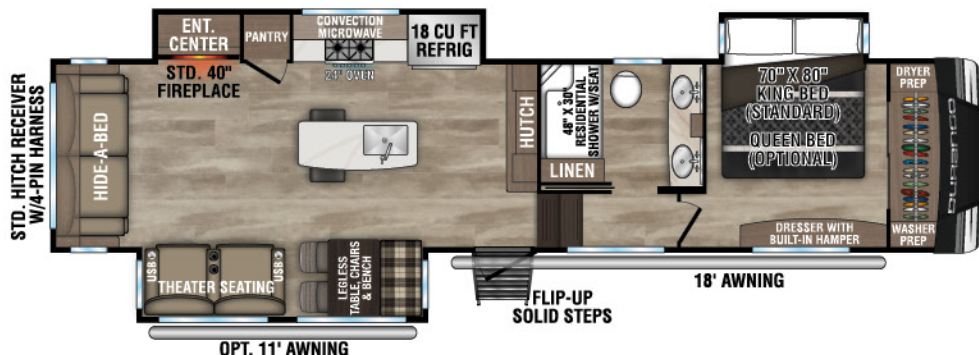

RECREATIONAL
VEHICLES

DURANGO

FULL PROFILE LUXURY FIFTH WHEELS

NEW

D280RKD UVW - 9,960 | Exterior Length - 32' 11" | Sleeps - 3

D301RLT UVW - 10,620 | Exterior Length - 34' 3" | Sleeps - 4

D311BHD UVW - 10,460 | Exterior Length - 36' 11" | Sleeps - 9

D321RKT UVW - 10,710 | Exterior Length - 34' 10" | Sleeps - 4

2024 DURANGO

D326RLT UUV-10,970 | Exterior Length - 37'7\"/>

D333RLT UUV-10,800 | Exterior Length - 37'10\"/>

D348BHF UUV-13,310 | Exterior Length - 42'2\"/>

D349DBF UUV-12,310 | Exterior Length - 42'4\"/>

Durango