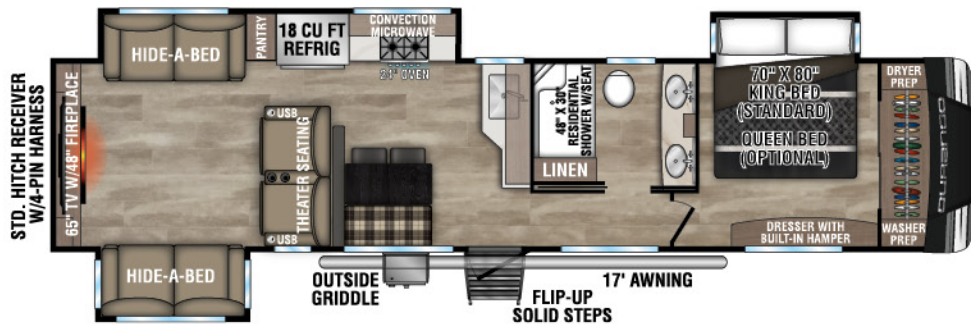

RECREATIONAL
VEHICLES

DURANGO

FULL PROFILE LUXURY FIFTH WHEELS

NEW

D280RKD UVW - 9,960 | Exterior Length - 32' 11" | Sleeps - 3

D301RLT UVW - 10,620 | Exterior Length - 34' 3" | Sleeps - 4

D311BHD UVW - 10,460 | Exterior Length - 36' 11" | Sleeps - 9

D321RKT UVW - 10,710 | Exterior Length - 34' 10" | Sleeps - 4

2024 DURANGO

D326RLT UUV-10,970 | Exterior Length - 37'7\"/>

D333RLT UUV-10,800 | Exterior Length - 37'10\"/>

D348BHF UUV-13,310 | Exterior Length - 42'2\"/>

D349DBF UUV-12,310 | Exterior Length - 42'4\"/>

Durango