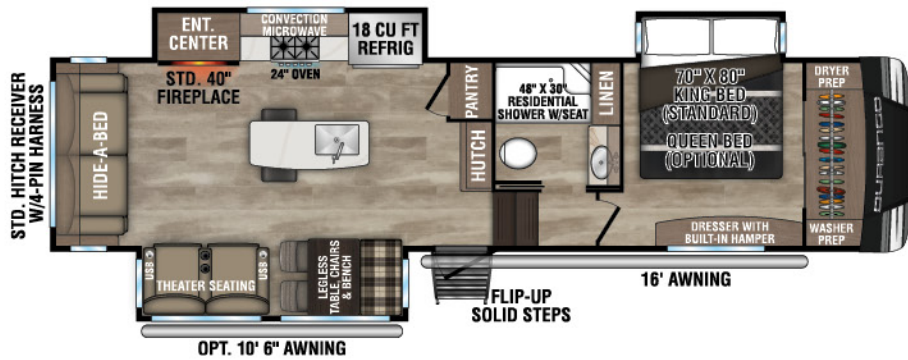

RECREATIONAL
VEHICLES

DURANGO

FULL PROFILE LUXURY FIFTH WHEELS

NEW

D280RKD UVW - 9,960 | Exterior Length - 32' 11" | Sleeps - 3

D301RLT UVW - 10,620 | Exterior Length - 34' 3" | Sleeps - 4

D311BHD UVW - 10,460 | Exterior Length - 36' 11" | Sleeps - 9

D321RKT UVW - 10,710 | Exterior Length - 34' 10" | Sleeps - 4

2024 DURANGO

D326RLT UUV-10,970 | Exterior Length - 37'7\"/>

D333RLT UUV-10,800 | Exterior Length - 37'10\"/>

D348BHF UUV-13,310 | Exterior Length - 42'2\"/>

D349DBF UUV-12,310 | Exterior Length - 42'4\"/>

Durango