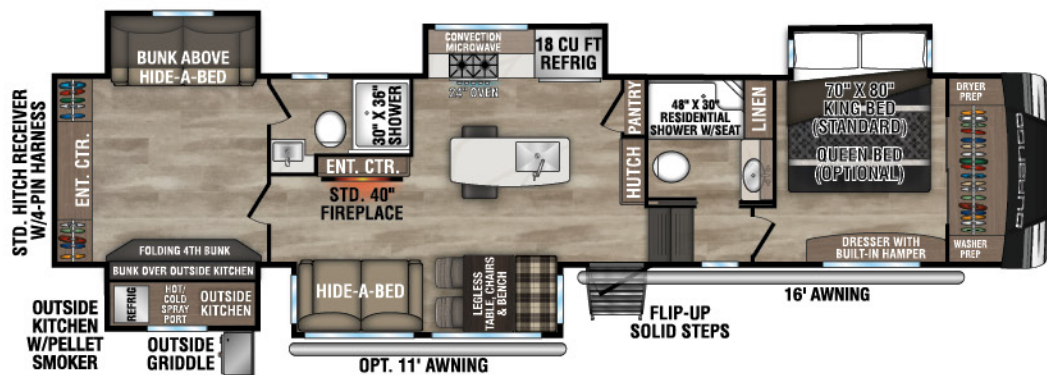

RECREATIONAL
VEHICLES

DURANGO

FULL PROFILE LUXURY FIFTH WHEELS

NEW

D280RKD UVW - 9,960 | Exterior Length - 32' 11" | Sleeps - 3

D301RLT UVW - 10,620 | Exterior Length - 34' 3" | Sleeps - 4

D311BHD UVW - 10,460 | Exterior Length - 36' 11" | Sleeps - 9

D321RKT UVW - 10,710 | Exterior Length - 34' 10" | Sleeps - 4

2024 DURANGO

D326RLT UUV-10,970 | Exterior Length - 37'7\"/>

D333RLT UUV-10,800 | Exterior Length - 37'10\"/>

D348BHF UUV-13,310 | Exterior Length - 42'2\"/>

D349DBF UUV-12,310 | Exterior Length - 42'4\"/>

Durango