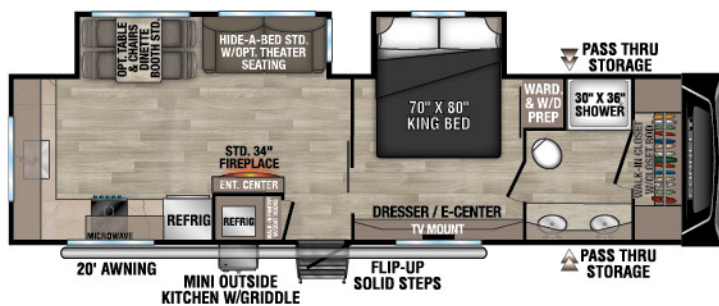

C272FK UYW - 6,900 | Exterior Length - 31'1" | Sleeps - 5

**NEW**  
C282FKK UYW - 7,270 | Exterior Length - 32'3" | Sleeps - 5

C291BHK UYW - 6,820 | Exterior Length - 33'11" | Sleeps - 10

# 2024 CONNECT

**NEW**  
**C302FBK** UVW - 7,820 | Exterior Length - 35' 3" | Sleeps - 5

**NEW**  
**C302RBK** UVW - 7,680 | Exterior Length - 35' 1" | Sleeps - 5

**C312RE** UVW - 7,510 | Exterior Length - 36' 1" | Sleeps - 6

**C313MK** UVW - 8,470 | Exterior Length - 36' 1" | Sleeps - 4

**C322BHK** UVW - 7,940 | Exterior Length - 37' 1" | Sleeps - 9

Connect