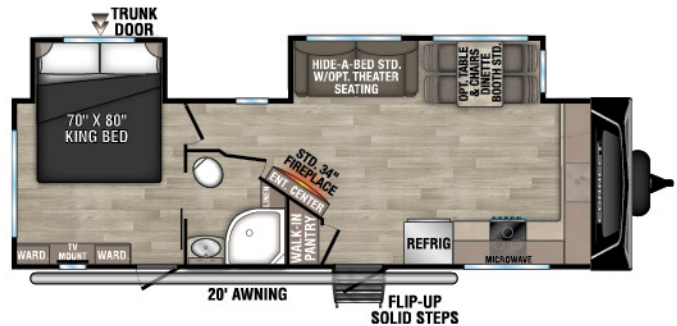

# CONNECT

LIGHTWEIGHT TRAVEL TRAILERS

C241RLK UYW - 5,860 | Exterior Length - 28'11" | Sleeps - 5

C261RB UYW - 6,460 | Exterior Length - 30'4" | Sleeps - 5

**NEW**  
C262RLK UYW - 6,890 | Exterior Length - 31'11" | Sleeps - 5

C272FK UYW - 6,900 | Exterior Length - 31'1" | Sleeps - 5

**NEW**  
C282FKK UYW - 7,270 | Exterior Length - 32'3" | Sleeps - 5

C291BHK UYW - 6,820 | Exterior Length - 33'11" | Sleeps - 10

# 2024 CONNECT

**NEW**  
**C302FBK** UVW - 7,820 | Exterior Length - 35' 3" | Sleeps - 5

**NEW**  
**C302RBK** UVW - 7,680 | Exterior Length - 35' 1" | Sleeps - 5

**C312RE** UVW - 7,510 | Exterior Length - 36' 1" | Sleeps - 6

**C313MK** UVW - 8,470 | Exterior Length - 36' 1" | Sleeps - 4

**C322BHK** UVW - 7,940 | Exterior Length - 37' 1" | Sleeps - 9

Connect