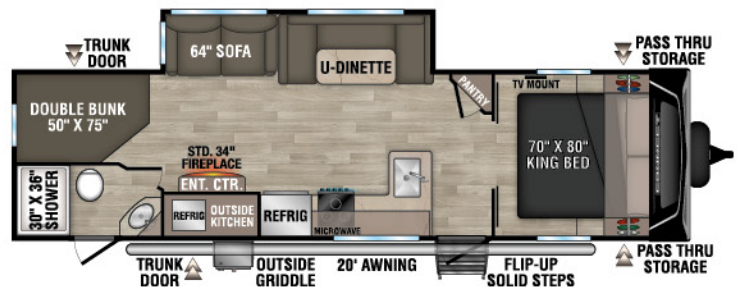

# CONNECT

LIGHTWEIGHT TRAVEL TRAILERS

C241RLK UYW - 5,860 | Exterior Length - 28'11" | Sleeps - 5

C261RB UYW - 6,460 | Exterior Length - 30'4" | Sleeps - 5

**NEW**  
C262RLK UYW - 6,890 | Exterior Length - 31'11" | Sleeps - 5

C272FK UYW - 6,900 | Exterior Length - 31'1" | Sleeps - 5

**NEW**  
C282FKK UYW - 7,270 | Exterior Length - 32'3" | Sleeps - 5

C291BHK UYW - 6,820 | Exterior Length - 33'11" | Sleeps - 10

# 2024 CONNECT

**NEW**  
**C302FBK** UVW - 7,820 | Exterior Length - 35' 3" | Sleeps - 5

**NEW**  
**C302RBK** UVW - 7,680 | Exterior Length - 35' 1" | Sleeps - 5

**C312RE** UVW - 7,510 | Exterior Length - 36' 1" | Sleeps - 6

**C313MK** UVW - 8,470 | Exterior Length - 36' 1" | Sleeps - 4

**C322BHK** UVW - 7,940 | Exterior Length - 37' 1" | Sleeps - 9

Connect