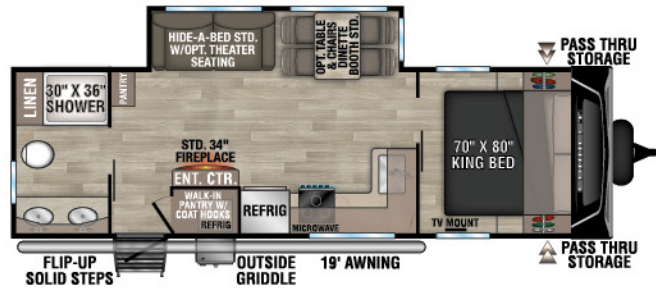

# CONNECT

LIGHTWEIGHT TRAVEL TRAILERS

C241RLK UYW - 5,860 | Exterior Length - 28'11" | Sleeps - 5

C261RB UYW - 6,460 | Exterior Length - 30'4" | Sleeps - 5

**NEW**  
C262RLK UYW - 6,890 | Exterior Length - 31'11" | Sleeps - 5

C272FK UYW - 6,900 | Exterior Length - 31'1" | Sleeps - 5

**NEW**  
C282FKK UYW - 7,270 | Exterior Length - 32'3" | Sleeps - 5

C291BHK UYW - 6,820 | Exterior Length - 33'11" | Sleeps - 10

# 2024 CONNECT

**NEW**  
**C302FBK** UVW - 7,820 | Exterior Length - 35' 3" | Sleeps - 5

**NEW**  
**C302RBK** UVW - 7,680 | Exterior Length - 35' 1" | Sleeps - 5

**C312RE** UVW - 7,510 | Exterior Length - 36' 1" | Sleeps - 6

**C313MK** UVW - 8,470 | Exterior Length - 36' 1" | Sleeps - 4

**C322BHK** UVW - 7,940 | Exterior Length - 37' 1" | Sleeps - 9

Connect