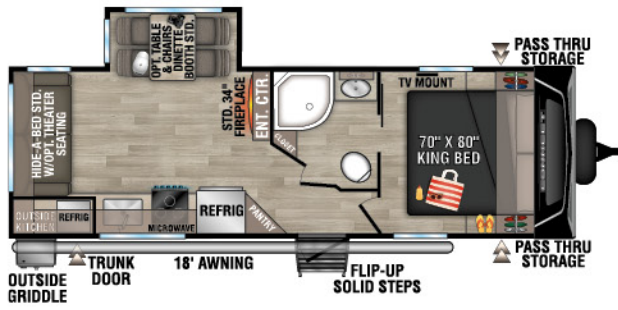

# CONNECT

LIGHTWEIGHT TRAVEL TRAILERS

C241RLK UYW - 5,860 | Exterior Length - 28'11" | Sleeps - 5

C261RB UYW - 6,460 | Exterior Length - 30'4" | Sleeps - 5

**NEW**  
C262RLK UYW - 6,890 | Exterior Length - 31'11" | Sleeps - 5

C272FK UYW - 6,900 | Exterior Length - 31'1" | Sleeps - 5

**NEW**  
C282FKK UYW - 7,270 | Exterior Length - 32'3" | Sleeps - 5

C291BHK UYW - 6,820 | Exterior Length - 33'11" | Sleeps - 10

# 2024 CONNECT

**NEW**  
**C302FBK** UVW - 7,820 | Exterior Length - 35' 3" | Sleeps - 5

**NEW**  
**C302RBK** UVW - 7,680 | Exterior Length - 35' 1" | Sleeps - 5

**C312RE** UVW - 7,510 | Exterior Length - 36' 1" | Sleeps - 6

**C313MK** UVW - 8,470 | Exterior Length - 36' 1" | Sleeps - 4

**C322BHK** UVW - 7,940 | Exterior Length - 37' 1" | Sleeps - 9

Connect