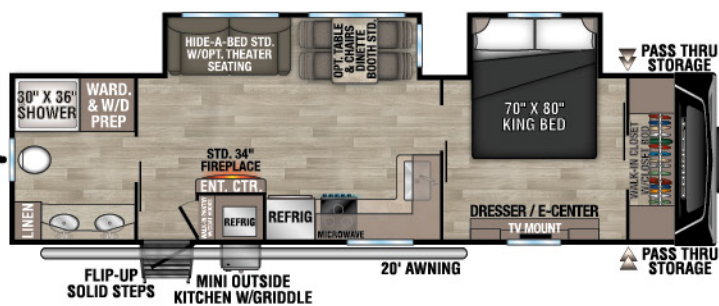

C272FK UYW - 6,900 | Exterior Length - 31'1" | Sleeps - 5

**NEW**  
C282FKK UYW - 7,270 | Exterior Length - 32'3" | Sleeps - 5

C291BHK UYW - 6,820 | Exterior Length - 33'11" | Sleeps - 10

# 2024 CONNECT

**NEW**  
**C302FBK** UVW - 7,820 | Exterior Length - 35' 3" | Sleeps - 5

**NEW**  
**C302RBK** UVW - 7,680 | Exterior Length - 35' 1" | Sleeps - 5

**C312RE** UVW - 7,510 | Exterior Length - 36' 1" | Sleeps - 6

**C313MK** UVW - 8,470 | Exterior Length - 36' 1" | Sleeps - 4

**C322BHK** UVW - 7,940 | Exterior Length - 37' 1" | Sleeps - 9

Connect