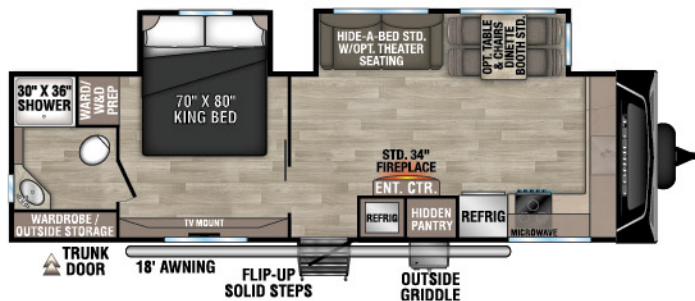

# CONNECT

LIGHTWEIGHT TRAVEL TRAILERS

C241RLK UYW - 5,860 | Exterior Length - 28'11" | Sleeps - 5

C261RB UYW - 6,460 | Exterior Length - 30'4" | Sleeps - 5

**NEW**  
C262RLK UYW - 6,890 | Exterior Length - 31'11" | Sleeps - 5

C272FK UYW - 6,900 | Exterior Length - 31'1" | Sleeps - 5

**NEW**  
C282FKK UYW - 7,270 | Exterior Length - 32'3" | Sleeps - 5

C291BHK UYW - 6,820 | Exterior Length - 33'11" | Sleeps - 10

# 2024 CONNECT

**NEW**  
**C302FBK** UVW - 7,820 | Exterior Length - 35' 3" | Sleeps - 5

**NEW**  
**C302RBK** UVW - 7,680 | Exterior Length - 35' 1" | Sleeps - 5

**C312RE** UVW - 7,510 | Exterior Length - 36' 1" | Sleeps - 6

**C313MK** UVW - 8,470 | Exterior Length - 36' 1" | Sleeps - 4

**C322BHK** UVW - 7,940 | Exterior Length - 37' 1" | Sleeps - 9

Connect