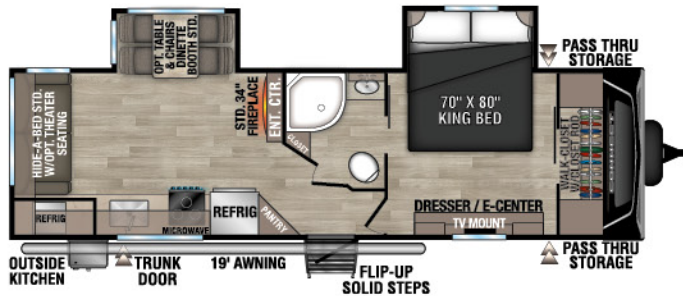

# CONNECT

LIGHTWEIGHT TRAVEL TRAILERS

C241RLK UYW - 5,860 | Exterior Length - 28'11" | Sleeps - 5

C261RB UYW - 6,460 | Exterior Length - 30'4" | Sleeps - 5

**NEW**  
C262RLK UYW - 6,890 | Exterior Length - 31'11" | Sleeps - 5

C272FK UYW - 6,900 | Exterior Length - 31'1" | Sleeps - 5

**NEW**  
C282FKK UYW - 7,270 | Exterior Length - 32'3" | Sleeps - 5

C291BHK UYW - 6,820 | Exterior Length - 33'11" | Sleeps - 10

# 2024 CONNECT

**NEW**  
**C302FBK** UVW - 7,820 | Exterior Length - 35' 3" | Sleeps - 5

**NEW**  
**C302RBK** UVW - 7,680 | Exterior Length - 35' 1" | Sleeps - 5

**C312RE** UVW - 7,510 | Exterior Length - 36' 1" | Sleeps - 6

**C313MK** UVW - 8,470 | Exterior Length - 36' 1" | Sleeps - 4

**C322BHK** UVW - 7,940 | Exterior Length - 37' 1" | Sleeps - 9

Connect