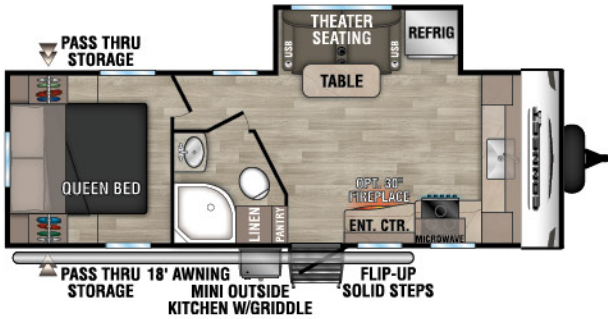

C221FKKSE Uvw - 5,400 | Exterior Length - 26' 8" | Sleeps - 2