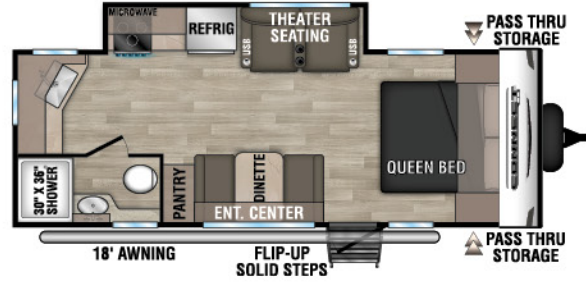

C211MKSE Uvw - 5,150 | Exterior Length - 26' 1" | Sleeps - 3