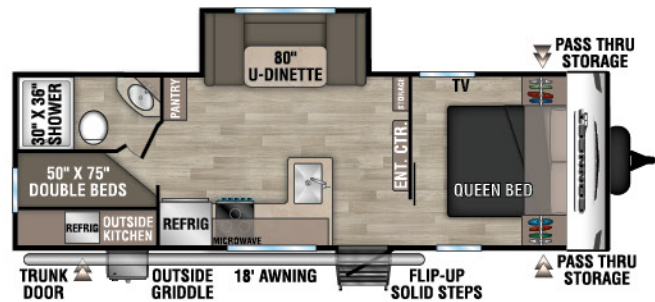

C221RBSE Uvw - 5,400 | Exterior Length - 27' | Sleeps - 3

C221RESE Uvw - 5,220 | Exterior Length - 27' 1" | Sleeps - 6

C241BHKSE Uvw - 5,510 | Exterior Length - 29' 1" | Sleeps - 8

2024 CONNECT SE

NEW
C241RESE UWW - 5,630 | Exterior Length - 29' 2" | Sleeps - TBD

C251RLSE UWW - 5,670 | Exterior Length - 29' 7" | Sleeps - 6

C261BHSE UWW - 6,210 | Exterior Length - 32' 9" | Sleeps - 9

C271BHKSE UWW - 6,120 | Exterior Length - 32' 1" | Sleeps - 9

C312BHKSE UWW - 7,350 | Exterior Length - 36' 7" | Sleeps - 9