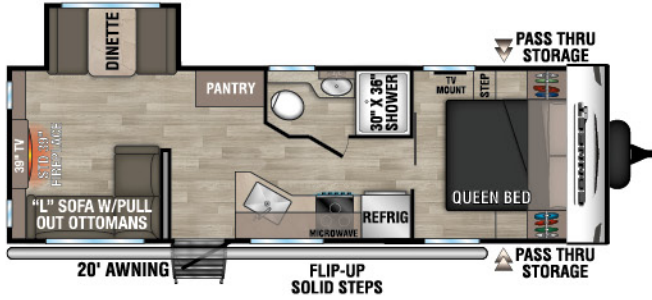

C221RBSE Uvw - 5,400 | Exterior Length - 27' | Sleeps - 3

C221RESE Uvw - 5,220 | Exterior Length - 27' 1" | Sleeps - 6

C241BHKSE Uvw - 5,510 | Exterior Length - 29' 1" | Sleeps - 8

2024 CONNECT SE

NEW
C241RESE UWW - 5,630 | Exterior Length - 29' 2" | Sleeps - TBD

C251RLSE UWW - 5,670 | Exterior Length - 29' 7" | Sleeps - 6

C261BHSE UWW - 6,210 | Exterior Length - 32' 9" | Sleeps - 9

C271BHKSE UWW - 6,120 | Exterior Length - 32' 1" | Sleeps - 9

C312BHKSE UWW - 7,350 | Exterior Length - 36' 7" | Sleeps - 9