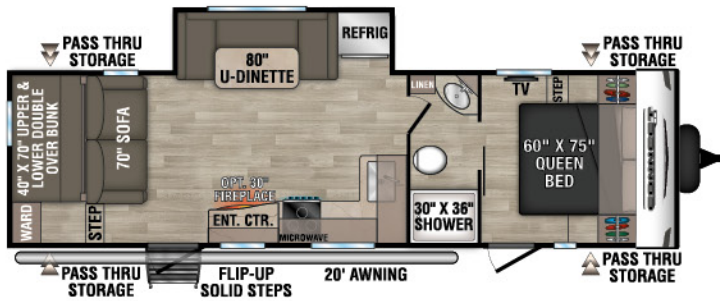

C221RBSE Uvw - 5,400 | Exterior Length - 27' | Sleeps - 3

C221RESE Uvw - 5,220 | Exterior Length - 27' 1" | Sleeps - 6

C241BHKSE Uvw - 5,510 | Exterior Length - 29' 1" | Sleeps - 8

2024 CONNECT SE

NEW
C241RESE UWW - 5,630 | Exterior Length - 29' 2" | Sleeps - TBD

C251RLSE UWW - 5,670 | Exterior Length - 29' 7" | Sleeps - 6

C261BHSE UWW - 6,210 | Exterior Length - 32' 9" | Sleeps - 9

C271BHKSE UWW - 6,120 | Exterior Length - 32' 1" | Sleeps - 9

C312BHKSE UWW - 7,350 | Exterior Length - 36' 7" | Sleeps - 9