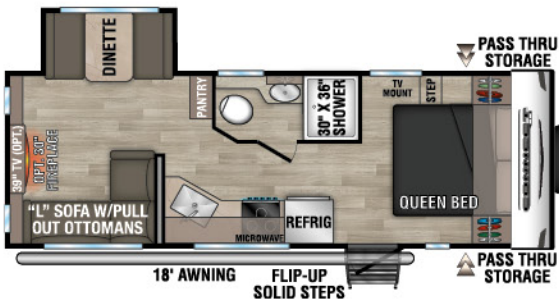

C221RBSE Uvw - 5,400 | Exterior Length - 27' | Sleeps - 3

C221RESE Uvw - 5,220 | Exterior Length - 27' 1" | Sleeps - 6

C241BHKSE Uvw - 5,510 | Exterior Length - 29' 1" | Sleeps - 8

2024 CONNECT SE

NEW
C241RESE UWW - 5,630 | Exterior Length - 29' 2" | Sleeps - TBD

C251RLSE UWW - 5,670 | Exterior Length - 29' 7" | Sleeps - 6

C261BHSE UWW - 6,210 | Exterior Length - 32' 9" | Sleeps - 9

C271BHKSE UWW - 6,120 | Exterior Length - 32' 1" | Sleeps - 9

C312BHKSE UWW - 7,350 | Exterior Length - 36' 7" | Sleeps - 9