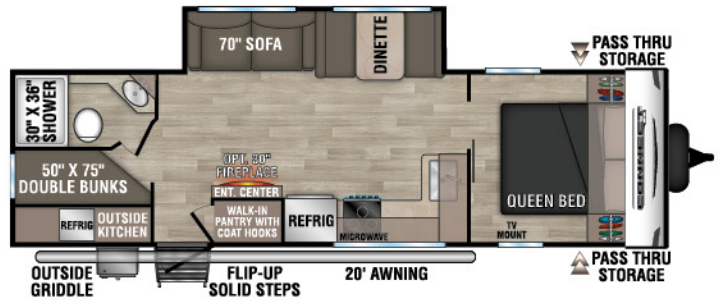

C221RBSE Uvw - 5,400 | Exterior Length - 27' | Sleeps - 3

C221RESE Uvw - 5,220 | Exterior Length - 27' 1" | Sleeps - 6

C241BHKSE Uvw - 5,510 | Exterior Length - 29' 1" | Sleeps - 8

2024 CONNECT SE

NEW
C241RESE UWW - 5,630 | Exterior Length - 29' 2" | Sleeps - TBD

C251RLSE UWW - 5,670 | Exterior Length - 29' 7" | Sleeps - 6

C261BHSE UWW - 6,210 | Exterior Length - 32' 9" | Sleeps - 9

C271BHKSE UWW - 6,120 | Exterior Length - 32' 1" | Sleeps - 9

C312BHKSE UWW - 7,350 | Exterior Length - 36' 7" | Sleeps - 9