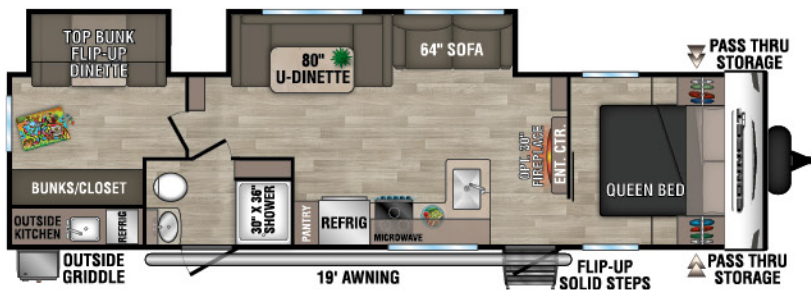

C221RBSE Uvw - 5,400 | Exterior Length - 27' | Sleeps - 3

C221RESE Uvw - 5,220 | Exterior Length - 27' 1" | Sleeps - 6

C241BHKSE Uvw - 5,510 | Exterior Length - 29' 1" | Sleeps - 8

2024 CONNECT SE

NEW
C241RESE UWW - 5,630 | Exterior Length - 29' 2" | Sleeps - TBD

C251RLSE UWW - 5,670 | Exterior Length - 29' 7" | Sleeps - 6

C261BHSE UWW - 6,210 | Exterior Length - 32' 9" | Sleeps - 9

C271BHKSE UWW - 6,120 | Exterior Length - 32' 1" | Sleeps - 9

C312BHKSE UWW - 7,350 | Exterior Length - 36' 7" | Sleeps - 9