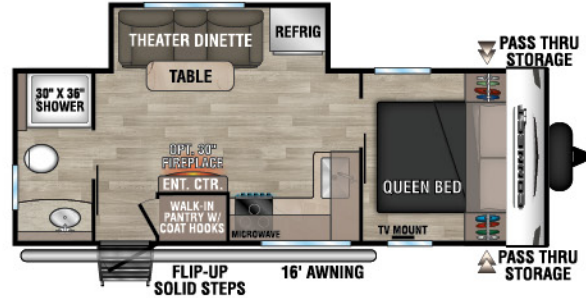

C221RBSE Uvw - 5,400 | Exterior Length - 27' | Sleeps - 3

C221RESE Uvw - 5,220 | Exterior Length - 27' 1" | Sleeps - 6

C241BHKSE Uvw - 5,510 | Exterior Length - 29' 1" | Sleeps - 8

2024 CONNECT SE

NEW
C241RESE UWW - 5,630 | Exterior Length - 29' 2" | Sleeps - TBD

C251RLSE UWW - 5,670 | Exterior Length - 29' 7" | Sleeps - 6

C261BHSE UWW - 6,210 | Exterior Length - 32' 9" | Sleeps - 9

C271BHKSE UWW - 6,120 | Exterior Length - 32' 1" | Sleeps - 9

C312BHKSE UWW - 7,350 | Exterior Length - 36' 7" | Sleeps - 9