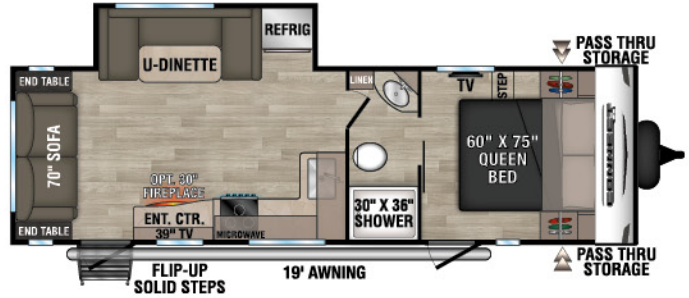

C221RBSE Uvw - 5,400 | Exterior Length - 27' | Sleeps - 3

C221RESE Uvw - 5,220 | Exterior Length - 27' 1" | Sleeps - 6

C241BHKSE Uvw - 5,510 | Exterior Length - 29' 1" | Sleeps - 8

2024 CONNECT SE

NEW
C241RESE UWW - 5,630 | Exterior Length - 29' 2" | Sleeps - TBD

C251RLSE UWW - 5,670 | Exterior Length - 29' 7" | Sleeps - 6

C261BHSE UWW - 6,210 | Exterior Length - 32' 9" | Sleeps - 9

C271BHKSE UWW - 6,120 | Exterior Length - 32' 1" | Sleeps - 9

C312BHKSE UWW - 7,350 | Exterior Length - 36' 7" | Sleeps - 9