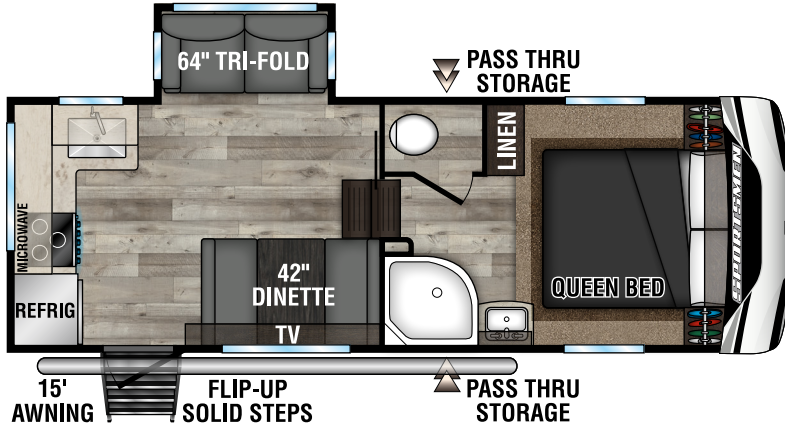

RECREATIONAL
VEHICLES

SPORTSMEN

FIFTH WHEELS

231RK UUV - 6,200 | Exterior Length - 24' 10" | Sleeps - 5

251RL UUV - 6,860 | Exterior Length - 29' 4" | Sleeps - 5

292BHK UUV - 7,960 | Exterior Length - 34' 10" | Sleeps - 9

2023 SPORTSMEN FIFTH WHEELS

302BHK UVW - 8,680 | Exterior Length - 35' 9" | Sleeps - 10

303MB UVW - 8,720 | Exterior Length - 34' 2" | Sleeps - 7

303RL UVW - 8,720 | Exterior Length - 34' 2" | Sleeps - 5