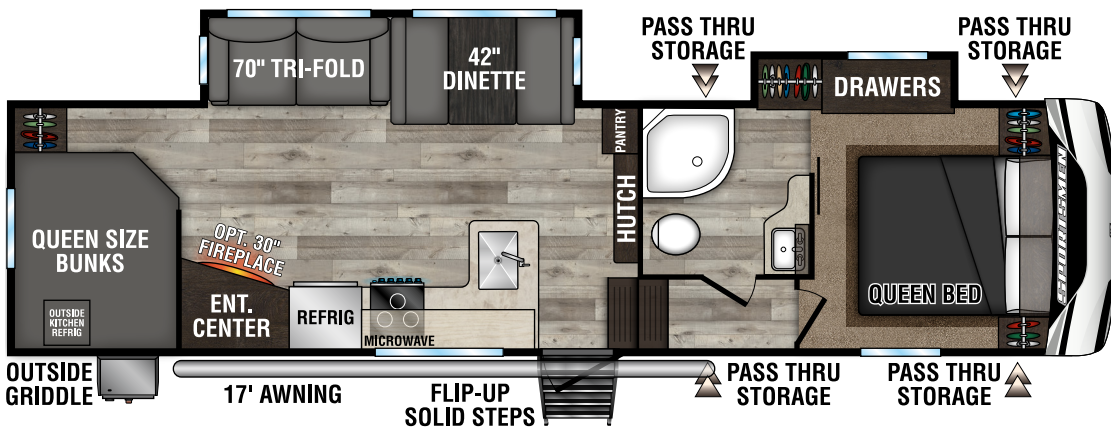

292BHK UUV - 7,960 | Exterior Length - 34' 10" | Sleeps - 9