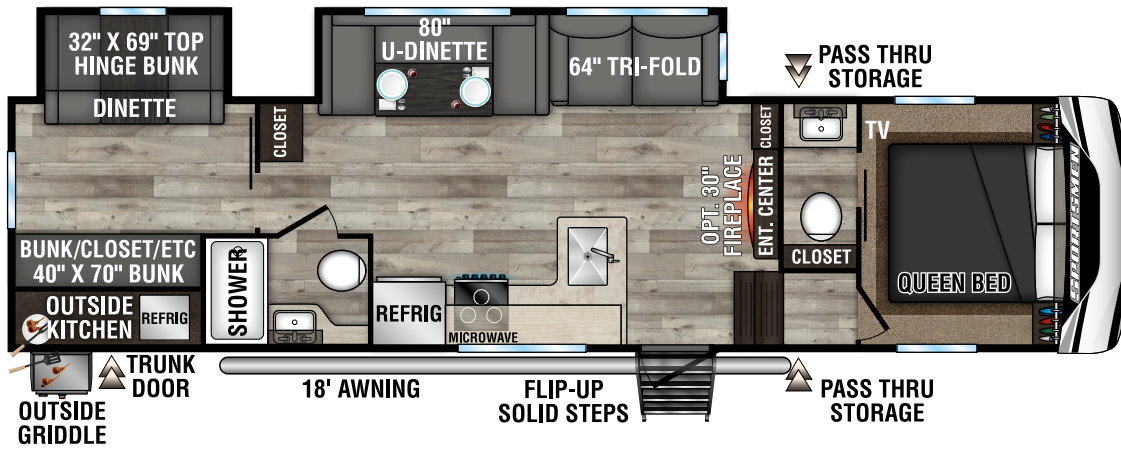

RECREATIONAL
VEHICLES

SPORTSMEN

FIFTH WHEELS

231RK UUV - 6,200 | Exterior Length - 24' 10" | Sleeps - 5

251RL UUV - 6,860 | Exterior Length - 29' 4" | Sleeps - 5

292BHK UUV - 7,960 | Exterior Length - 34' 10" | Sleeps - 9

2023 SPORTSMEN FIFTH WHEELS

302BHK UVW - 8,680 | Exterior Length - 35' 9" | Sleeps - 10

303MB UVW - 8,720 | Exterior Length - 34' 2" | Sleeps - 7

303RL UVW - 8,720 | Exterior Length - 34' 2" | Sleeps - 5