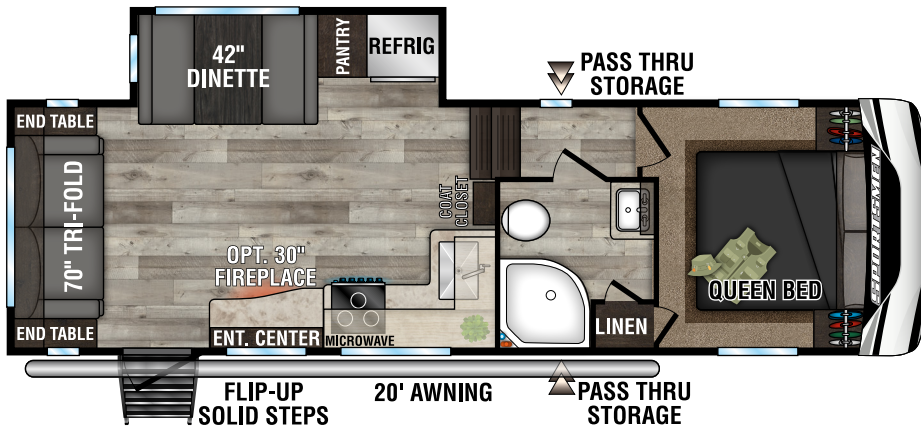

251RL UUV - 6,860 | Exterior Length - 29' 4" | Sleeps - 5