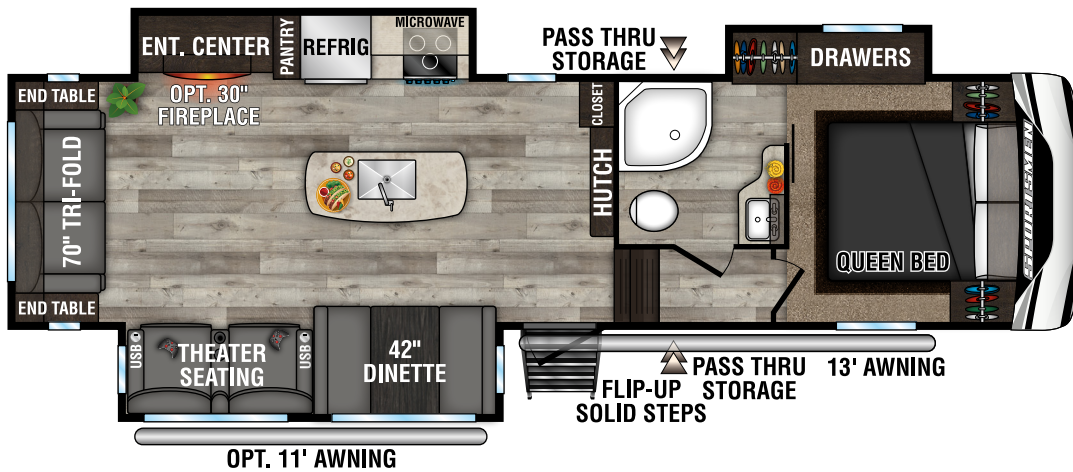

2023 SPORTSMEN FIFTH WHEELS

302BHK UVW - 8,680 | Exterior Length - 35' 9" | Sleeps - 10

303MB UVW - 8,720 | Exterior Length - 34' 2" | Sleeps - 7

303RL UVW - 8,720 | Exterior Length - 34' 2" | Sleeps - 5