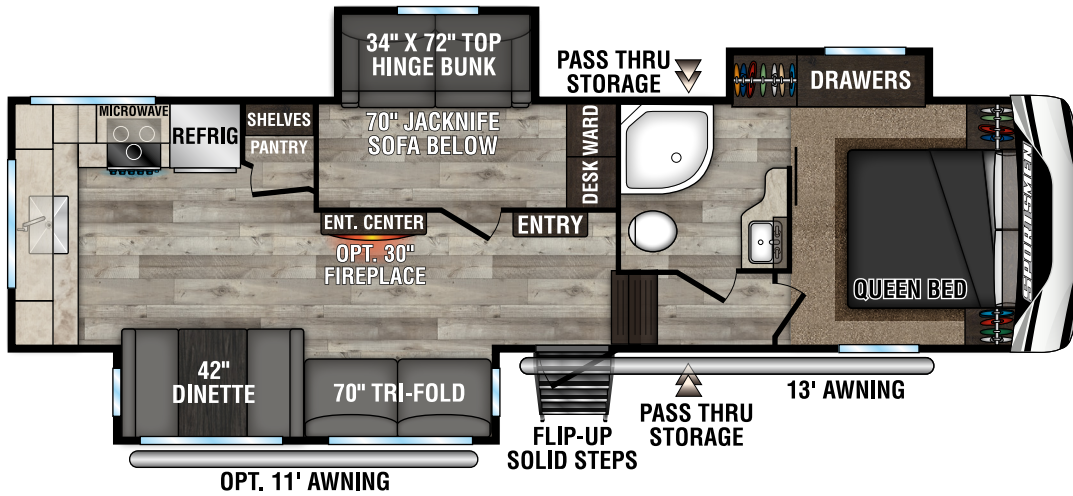

RECREATIONAL
VEHICLES

SPORTSMEN

FIFTH WHEELS

231RK UUV - 6,200 | Exterior Length - 24' 10" | Sleeps - 5

251RL UUV - 6,860 | Exterior Length - 29' 4" | Sleeps - 5

292BHK UUV - 7,960 | Exterior Length - 34' 10" | Sleeps - 9

2023 SPORTSMEN FIFTH WHEELS

302BHK UVW - 8,680 | Exterior Length - 35' 9" | Sleeps - 10

303MB UVW - 8,720 | Exterior Length - 34' 2" | Sleeps - 7

303RL UVW - 8,720 | Exterior Length - 34' 2" | Sleeps - 5