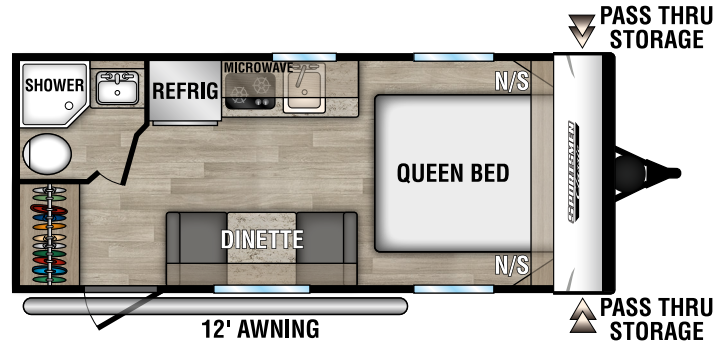

160QB U VW - 2,940 | Exterior Length - 22' | Sleeps - 3