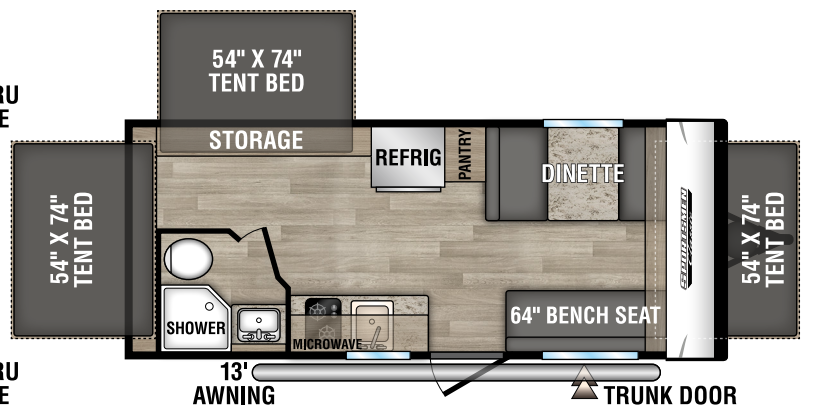

## Classic

ULTRA LIGHTWEIGHT TRAVEL TRAILERS

130RB U VW - 2,350 | Exterior Length - 16' 9" | Sleeps - 2

160QB U VW - 2,940 | Exterior Length - 22' | Sleeps - 3

160RBT U VW - 2,850 | Exterior Length - 19' 2" | Sleeps - 6

170MB U VW - 2,980 | Exterior Length - 22' | Sleeps - 3

180BH U VW - 2,690 | Exterior Length - 21' 5" | Sleeps - 4

180RBT U VW - 3,380 | Exterior Length - 21' 9" | Sleeps - 8

# 2023 SPORTSMEN CLASSIC

180TH TOY HAULER UVW - 3,340 | Exterior Length - 21' 8" | Sleeps - 4

181BH UVW - 3,070 | Exterior Length - 21' 5" | Sleeps - 5

181SS UVW - 3,520 | Exterior Length - 22' 2" | Sleeps - 4

191BHK UVW - 3,490 | Exterior Length - 22' 1" | Sleeps - 5