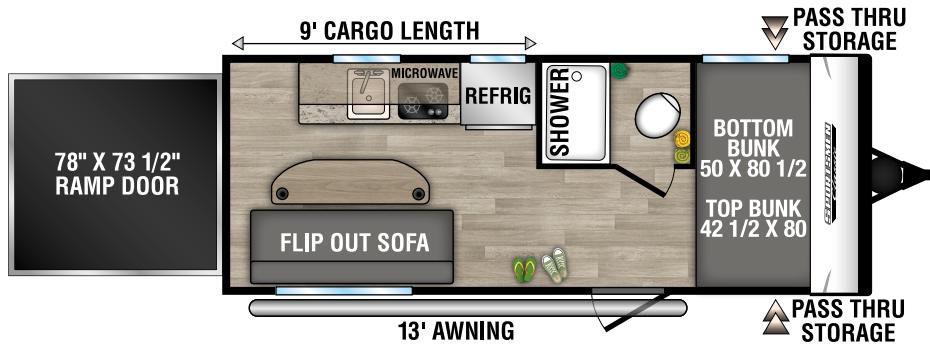

2023 SPORTSMEN CLASSIC

180TH TOY HAULER UVW - 3,340 | Exterior Length - 21' 8" | Sleeps - 4