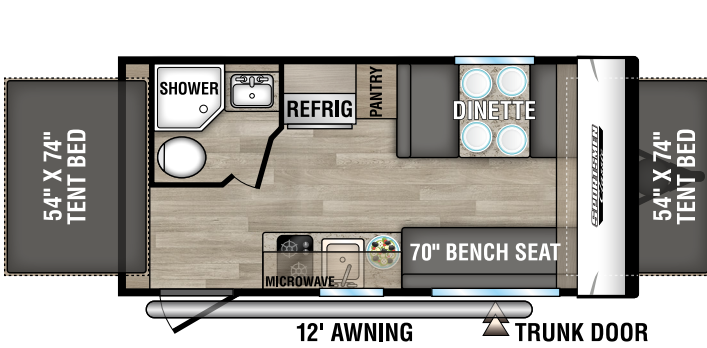

## Classic

ULTRA LIGHTWEIGHT TRAVEL TRAILERS

130RB U VW - 2,350 | Exterior Length - 16' 9" | Sleeps - 2

160QB U VW - 2,940 | Exterior Length - 22' | Sleeps - 3

160RBT U VW - 2,850 | Exterior Length - 19' 2" | Sleeps - 6

170MB U VW - 2,980 | Exterior Length - 22' | Sleeps - 3

180BH U VW - 2,690 | Exterior Length - 21' 5" | Sleeps - 4

180RBT U VW - 3,380 | Exterior Length - 21' 9" | Sleeps - 8

191BHK UVW - 3,490 | Exterior Length - 22' 1" | Sleeps - 5