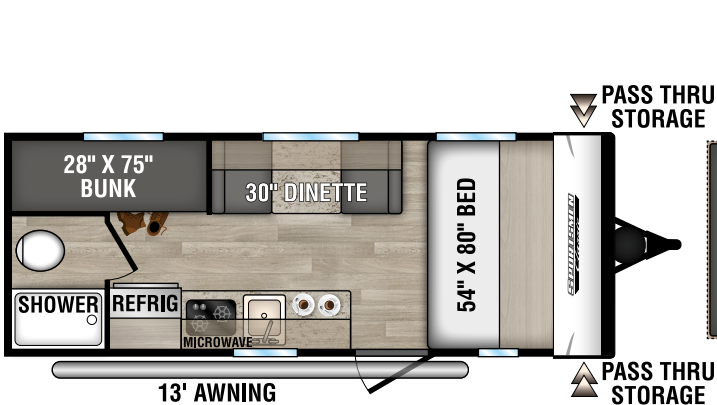

## Classic

ULTRA LIGHTWEIGHT TRAVEL TRAILERS

130RB U VW - 2,350 | Exterior Length - 16' 9" | Sleeps - 2

160QB U VW - 2,940 | Exterior Length - 22' | Sleeps - 3

160RBT U VW - 2,850 | Exterior Length - 19' 2" | Sleeps - 6

170MB U VW - 2,980 | Exterior Length - 22' | Sleeps - 3

180BH U VW - 2,690 | Exterior Length - 21' 5" | Sleeps - 4

180RBT U VW - 3,380 | Exterior Length - 21' 9" | Sleeps - 8