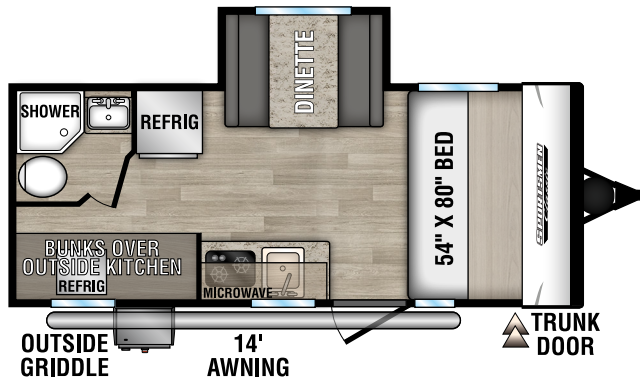

191BHK UVW - 3,490 | Exterior Length - 22' 1" | Sleeps - 5