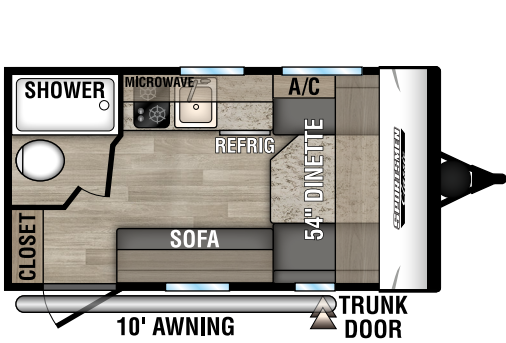

RECREATIONAL
VEHICLES

SPORTSMEN

Classic

ULTRA LIGHTWEIGHT TRAVEL TRAILERS

130RB U VW - 2,350 | Exterior Length - 16' 9" | Sleeps - 2