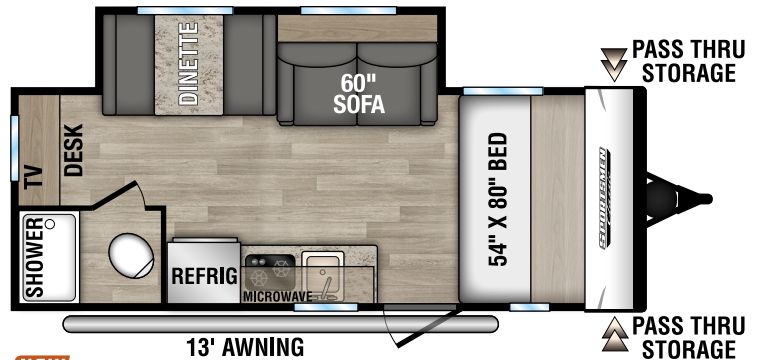

181SS UVW - 3,520 | Exterior Length - 22' 2" | Sleeps - 4