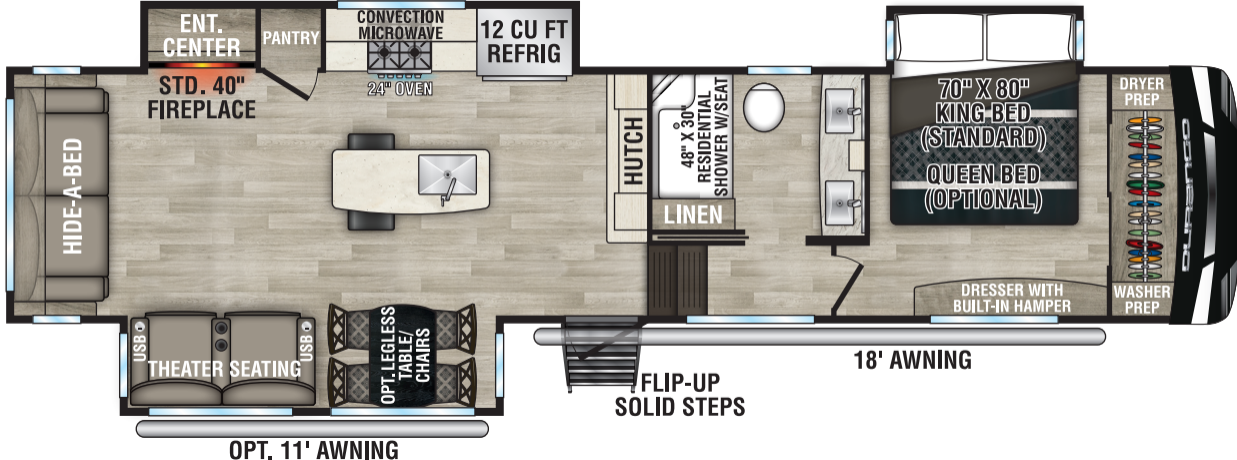

STD. HITCH RECEIVER  
W/4-PIN HARNESS

ENT.  
CENTER

PANTRY

CONVECTION  
MICROWAVE

12 CU FT  
REFRIG

STD. 40"  
FIREPLACE

24"  
OVEN

HIDE-A-BED

HUTCH

48" X 30"  
RESIDENTIAL  
SHOWER W/SEAT

LINEN

70" X 80"  
KING-BED  
(STANDARD)  
QUEEN BED  
(OPTIONAL)

DRYER  
PREP

WASHER  
PREP

USB

THEATER SEATING

USB

OPT. LEGLESS  
TABLE/  
CHAIRS

FLIP-UP  
SOLID STEPS

18' AWNING

OPT. 11' AWNING