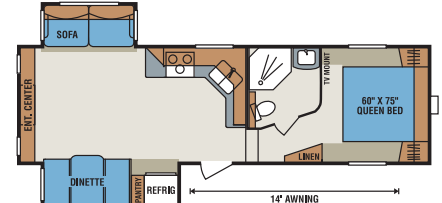

D275RE • UVW 6,870 • Dry Hitch Wt. 1,210
NCC 1,930 • Length 29'8"