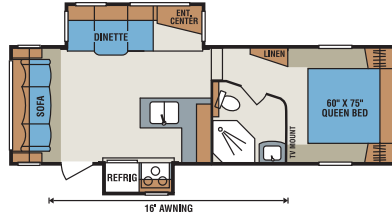

D245SB • UVW 6,520 • Dry Hitch Wt. 1,140
NCC 2,280 • Length 27'11"