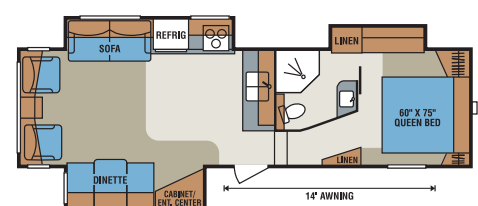

D295CS • UVW 7,860 • Dry Hitch Wt. 1,230
NCC 1,940 • Length 31'11"