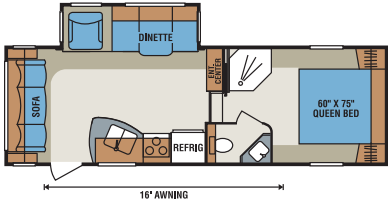

D245RL • UVW 6,100 • Dry Hitch Wt. 1,130
NCC 2,700 • Length 27'3"