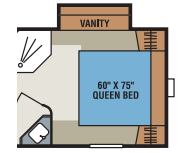

### D275RL

Wardrobe Closet  
Slide Option

Proud Recipients of Nine DSI Awards  
2000 • 2001 • 2002 • 2003 • 2004  
2005 • 2007 • 2008 • 2009

	D245RL	D245SB	D275RE	D275RL	D295BH	D295CS	D296BH	D305BH
UVW (Unloaded Vehicle Weight)	6,100	6,520	6,870	6,440	7,400	7,860	7,890	7,780
Dry Hitch Weight	1,130	1,140	1,210	910	1,280	1,230	1,150	1,260
Dry Axle Weight	4,970	5,380	5,660	5,530	6,120	6,630	6,740	6,520
NCC (Net Carrying Capacity)	2,700	2,280	1,930	2,360	1,400	1,940	1,910	2,020
GVWR	8,800	8,800	8,800	8,800	8,800	9,800	9,800	9,800
Exterior Height	143"	144"	142.5"	143"	144"	142"	141"	141.5"
Exterior Width	96"	96"	96"	96"	96"	96"	96"	96"
Exterior Length	27'3"	27'11"	29'8"	29'4"	31'9"	31'11"	33'11"	34'1"
Refrigerator (cu. feet)	6	6	6	6	6	6	6	6
Water Heater Cap. (gal. G/E w/DSI)	6	6	6	6	6	6	6	6
Fresh Water Cap. (gal.)	55	55	55	55	55	55	55	55
Waste Water Cap. (gal.)	32	32	32	32	32	32	32	32
Gray Water Cap. (gal.)	32	32	32	32	32	32	32	32
LP Gas Cap. (lbs.)	60	60	60	60	60	60	60	60
Furnace BTUs (1,000's)	30	30	30	30	30	30	30	30
Tire Size	15"	15"	15"	15"	15"	15"	15"	15"
Awning	16'	16'	14'	18'	17'	14'	17'	18'