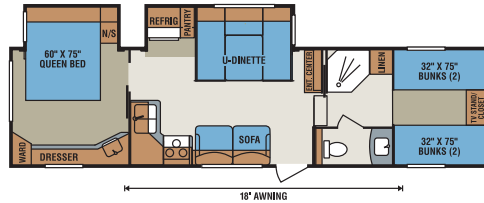

D305BH • UVW 7,780 • Dry Hitch Wt. 1,260
NCC 2,020 • Length 34'1"

D275RL

Wardrobe Closet
Slide Option

Proud Recipients of Nine DSI Awards
2000 • 2001 • 2002 • 2003 • 2004
2005 • 2007 • 2008 • 2009

	D245RL	D245SB	D275RE	D275RL	D295BH	D295CS	D296BH	D305BH
UVW (Unloaded Vehicle Weight)	6,100	6,520	6,870	6,440	7,400	7,860	7,890	7,780
Dry Hitch Weight	1,130	1,140	1,210	910	1,280	1,230	1,150	1,260
Dry Axle Weight	4,970	5,380	5,660	5,530	6,120	6,630	6,740	6,520
NCC (Net Carrying Capacity)	2,700	2,280	1,930	2,360	1,400	1,940	1,910	2,020
GVWR	8,800	8,800	8,800	8,800	8,800	9,800	9,800	9,800
Exterior Height	143"	144"	142.5"	143"	144"	142"	141"	141.5"
Exterior Width	96"	96"	96"	96"	96"	96"	96"	96"
Exterior Length	27'3"	27'11"	29'8"	29'4"	31'9"	31'11"	33'11"	34'1"
Refrigerator (cu. feet)	6	6	6	6	6	6	6	6
Water Heater Cap. (gal. G/E w/DSI)	6	6	6	6	6	6	6	6
Fresh Water Cap. (gal.)	55	55	55	55	55	55	55	55
Waste Water Cap. (gal.)	32	32	32	32	32	32	32	32
Gray Water Cap. (gal.)	32	32	32	32	32	32	32	32
LP Gas Cap. (lbs.)	60	60	60	60	60	60	60	60
Furnace BTUs (1,000's)	30	30	30	30	30	30	30	30
Tire Size	15"	15"	15"	15"	15"	15"	15"	15"
Awning	16'	16'	14'	18'	17'	14'	17'	18'

Options

Countertop Extension
Air Bed Sofa
Table and Chairs with Leaf
Recliner (1 or 2)
8 Cu. Refrigerator

Fireplace
Central Vac
Shur-Flo Power Vent
15,000 BTU A/C ipo 13,500
Ladder
Power Awning

Aluminum Wheels
Equa-Flex Suspension
Outside Grill
Spare Tire/Carrier/Cover
Sidewinder Hitch
Wardrobe Closet Slide (D275RL Only)

Optional Road Trip Package

Aluminum Wheels
Equa-Flex Suspension
Spare Tire/Carrier/Cover

Ladder
Power Awning
8 Cu. Refrigerator
Innerspring Mattress