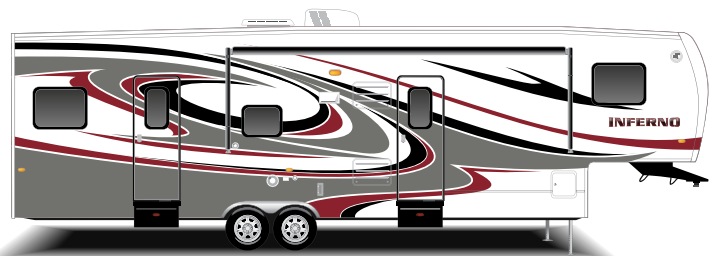

Silver Streak Partial Body Paint